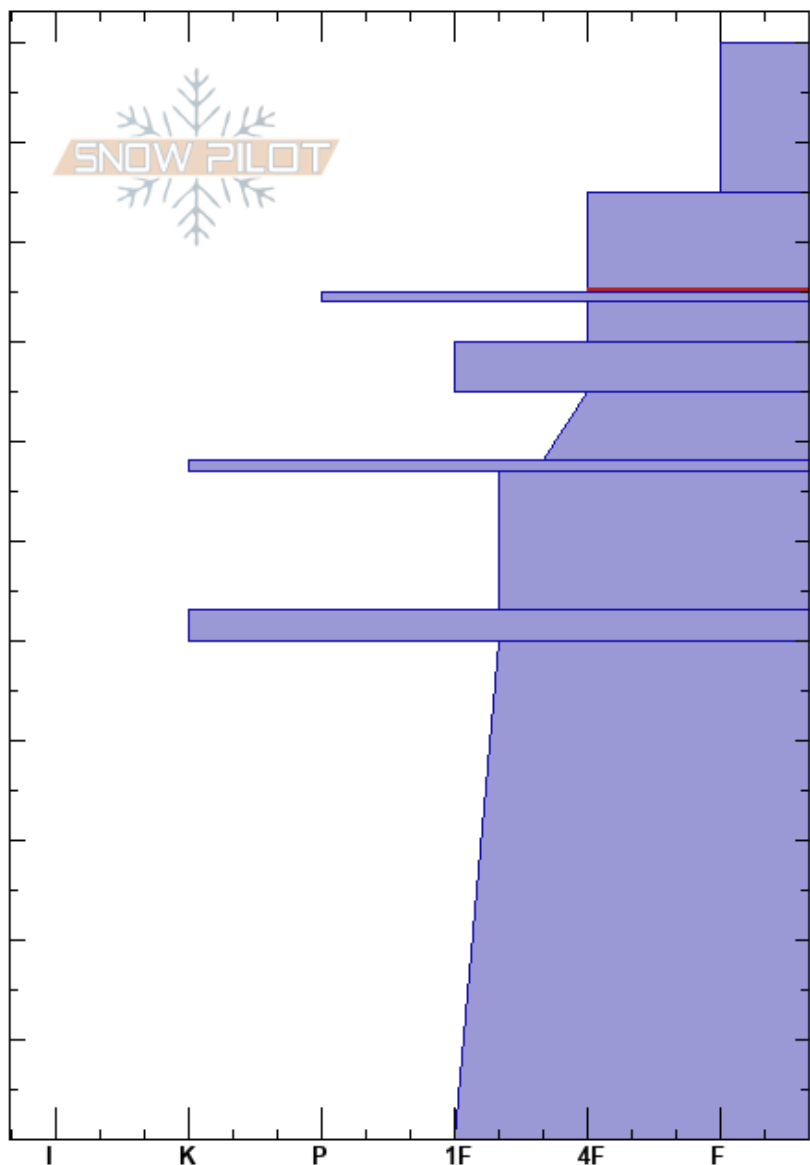

SE Flanders Mtn.
 Gallatin Range-N
 MT
Elevation: 9826 ft
Aspect: 120°
Specifics: We skied slope

Beau Fredlund
 12/19/2019 - 1:00pm
Co-ord: 45.43708N, -110.94350E
Slope Angle: 25°
Wind Loading:

Stability: Good
Air Temperature:
Sky Cover: BKN
Precipitation:
Wind: SW

HS: 110
Layer Notes:
 95-85cm: Problematic layer

Depth (cm)	Crystal		Moisture	ρ kg/m ³	Stability tests & Layer comments
	Form	Size			
110					
100					
90					
85	•				← ECTN7 @85cm
80	⊖	1			
75	⊖	1			← ECTN14 @75cm
70	⊙⊙				
60					
50	=				
40					
30					
20					
10					
0					

Notes: The surface snow had widespread wind effect above 9500'.