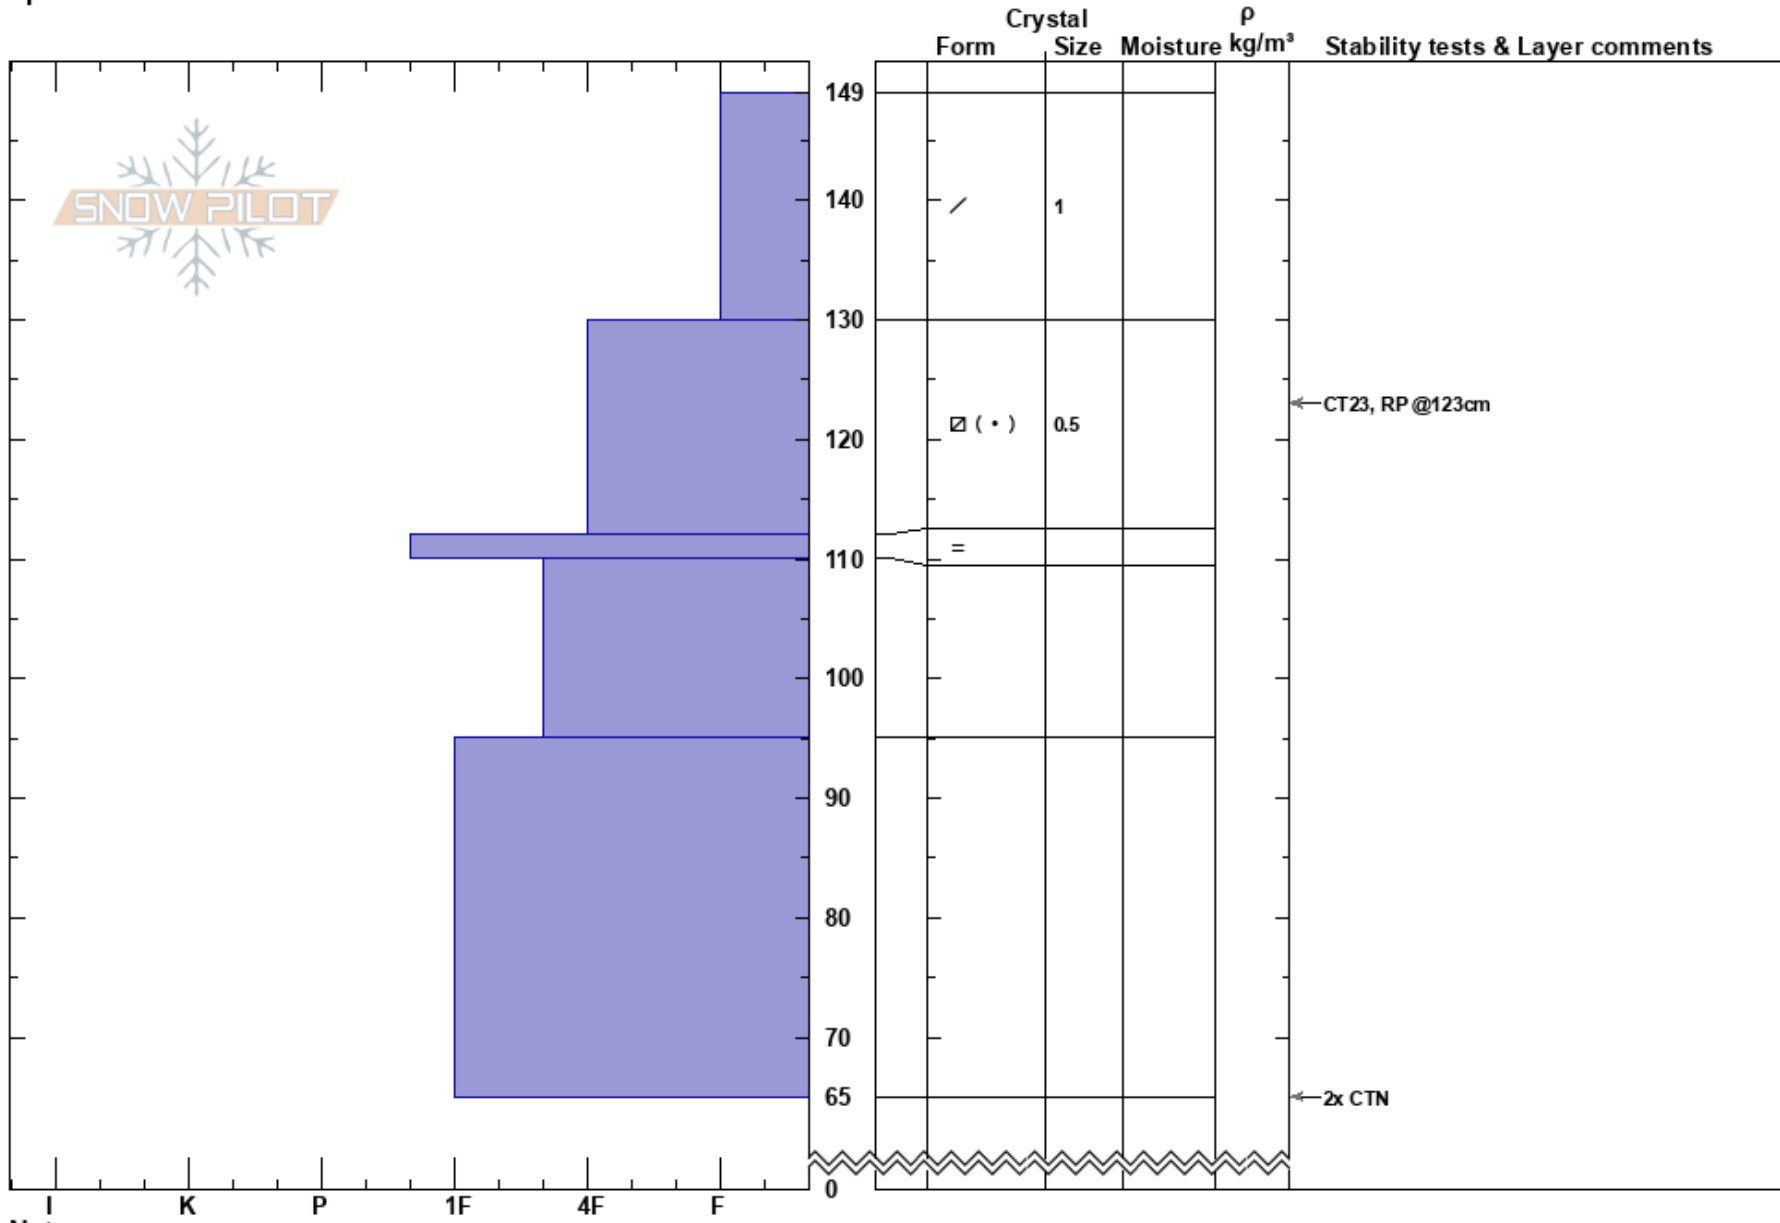

NSF on Rubicon  
 Sierra Nevada  
 CA  
 Elevation: 8650 ft  
 Aspect: 15°  
 Specifics:

Daryl Teittinen  
 12/19/2019 - 2:00pm  
 Co-ord: 38.95000N, -120.13000W  
 Slope Angle: 25°  
 Wind Loading: no

Stability: Good  
 Air Temperature:  
 Sky Cover: FEW  
 Precipitation: NO  
 Wind: Calm

HS:149  
 Layer Notes:  
 130-112cm:Problematic layer

Notes: