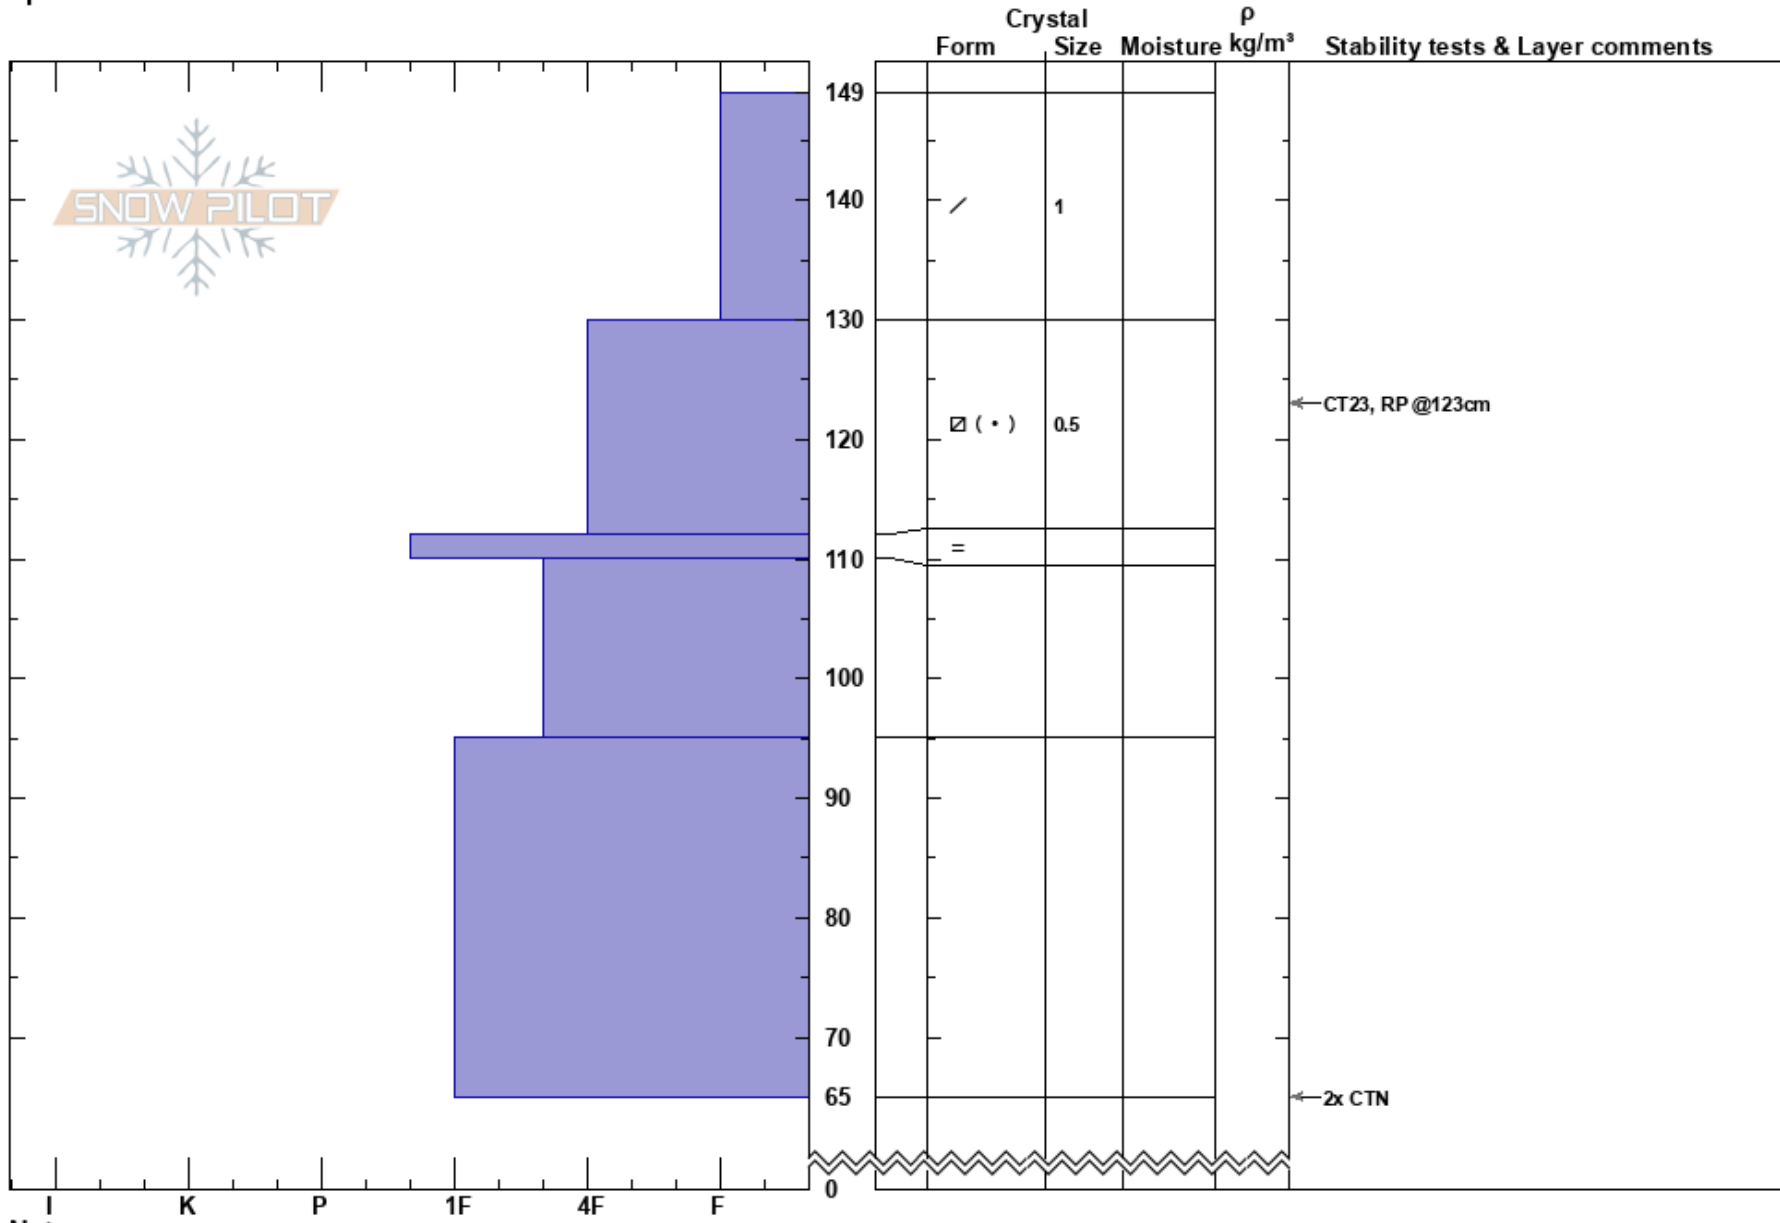

NSF on Rubicon
 Sierra Nevada
 CA
 Elevation: 8650 ft
 Aspect: 15°
 Specifics:

Daryl Teittinen
 12/19/2019 - 2:00pm
 Co-ord: 38.95000N, -120.13000W
 Slope Angle: 25°
 Wind Loading: no

Stability: Good
 Air Temperature:
 Sky Cover: FEW
 Precipitation: NO
 Wind: Calm

HS:149
 Layer Notes:
 130-112cm:Problematic layer

Notes: