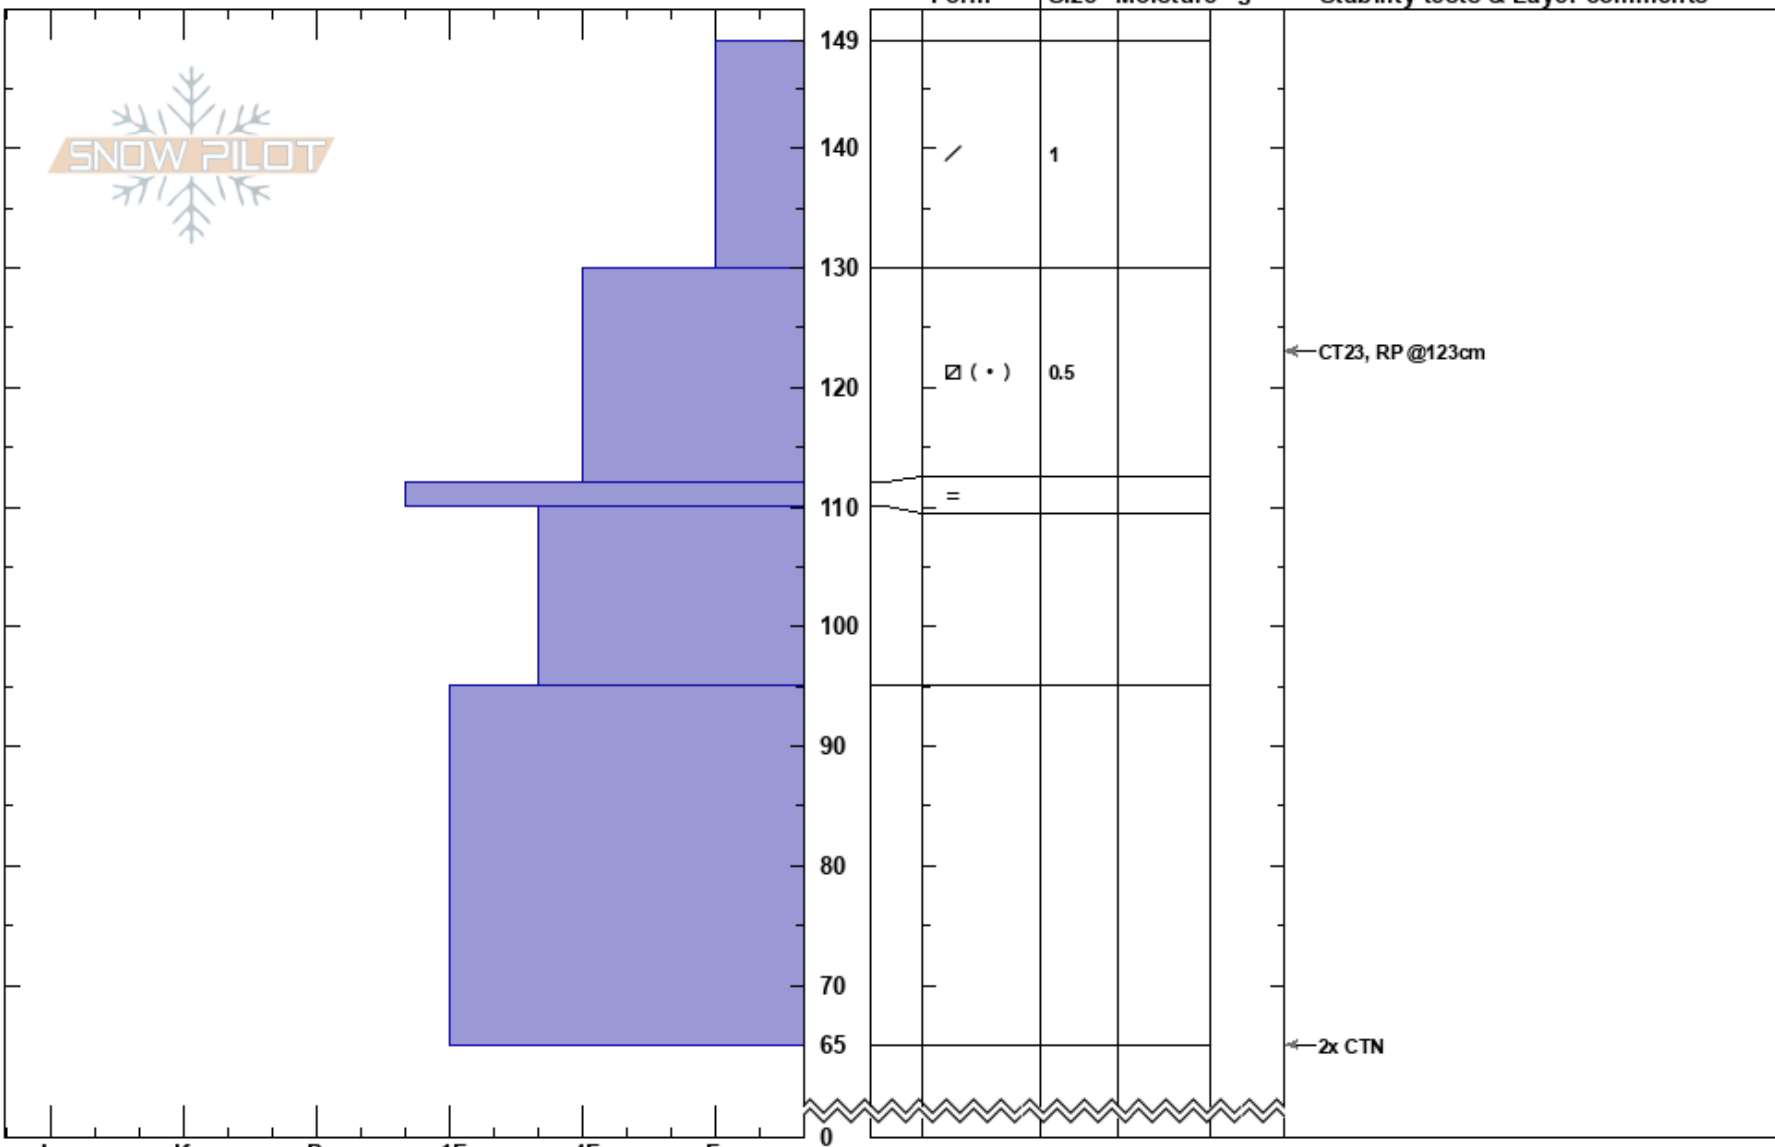

NSF on Rubicon
 Sierra Nevada
 CA
 Elevation: 8650 ft
 Aspect: 15°
 Specifics:

Daryl Teittinen
 12/19/2019 - 2:00pm
 Co-ord: 38.95000N, -120.13000W
 Slope Angle: 25°
 Wind Loading: no

Stability: Good
 Air Temperature:
 Sky Cover: FEW
 Precipitation: NO
 Wind: Calm

HS:149
 Layer Notes:
 130-112cm:Problematic layer

Notes: