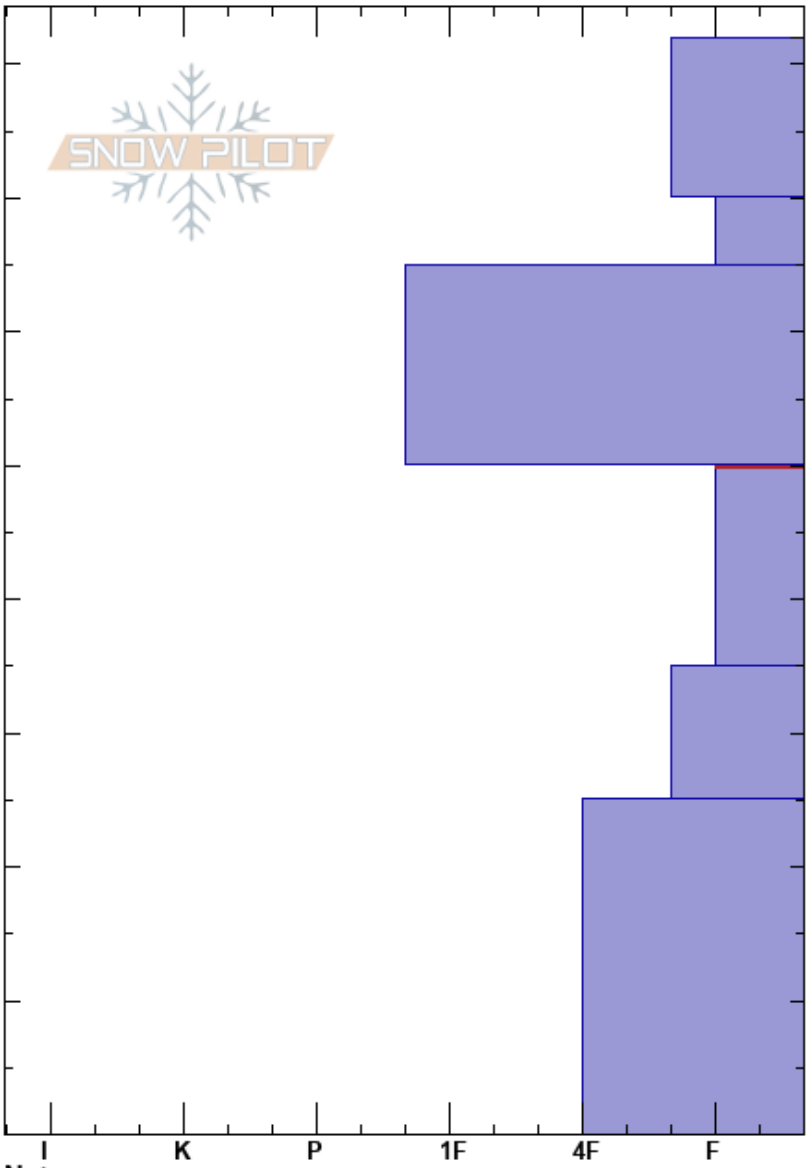

West Woody Ridge 2
 Absaroka Range
 MT
 Elevation: 9525 ft
 Aspect: 260°
 Specifics:

Alex Marienthal
 12/19/2019 - 11:30am
 Co-ord: 44.98350N, -109.92710W
 Slope Angle: 34°
 Wind Loading: yes

Stability: Fair Unstable
 Air Temperature: HS:82
 Sky Cover: BKN
 Precipitation: S-1
 Wind: SW Moderate
 PF:80 50-35cm:Problematic layer

Crystal Form	Crystal Size	Moisture	ρ kg/m ³	Stability tests & Layer comments
/				
□	1			
•				
□	3			← ECTP18 @50cm ← ECTP17 @50cm
□	3			
^	46			

Notes: