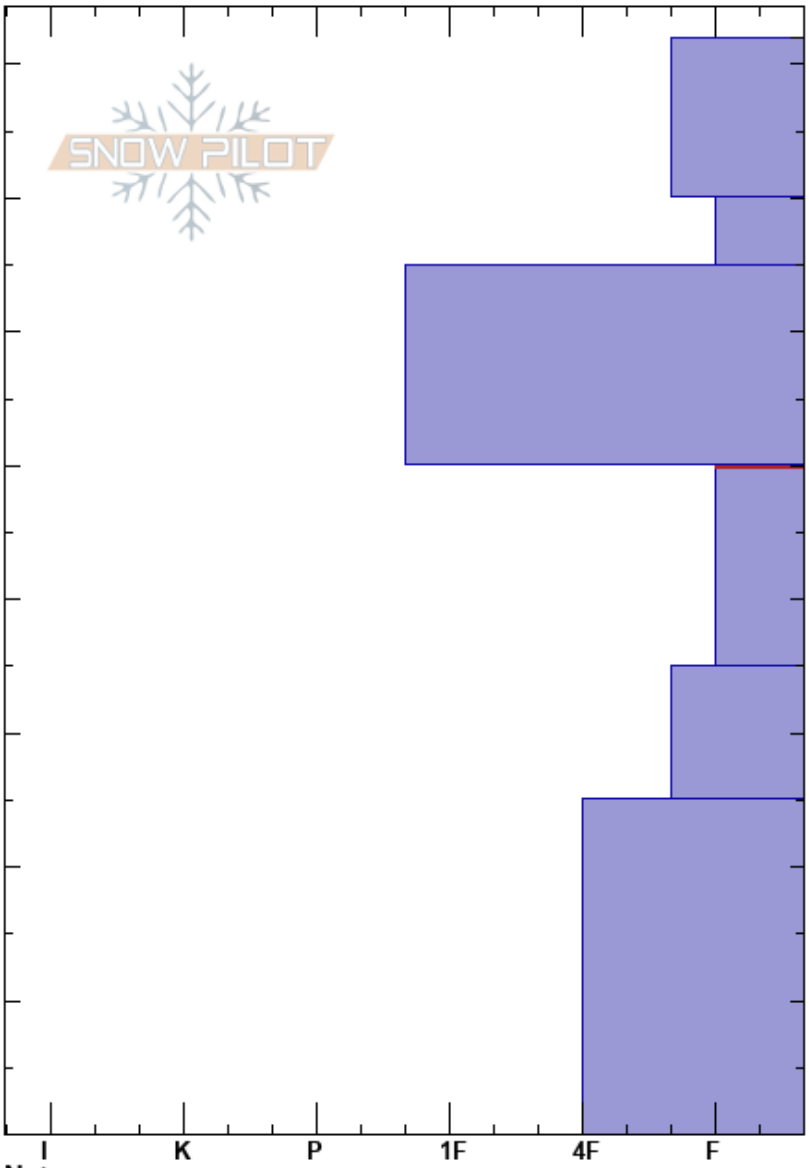

West Woody Ridge 2
 Absaroka Range
 MT
 Elevation: 9525 ft
 Aspect: 260°
 Specifics:

Alex Marienthal
 12/19/2019 - 11:30am
 Co-ord: 44.98350N, -109.92710W
 Slope Angle: 34°
 Wind Loading: yes

Stability: Fair Unstable
 Air Temperature: HS:82 PF:80 50-35cm:Problematic layer
 Sky Cover: BKN
 Precipitation: S-1
 Wind: SW Moderate

Crystal Form	Crystal Size	Moisture	ρ kg/m ³	Stability tests & Layer comments
/				
□	1			
•				
□	3			← ECTP18 @50cm ← ECTP17 @50cm
□	3			
^	46			

Notes: