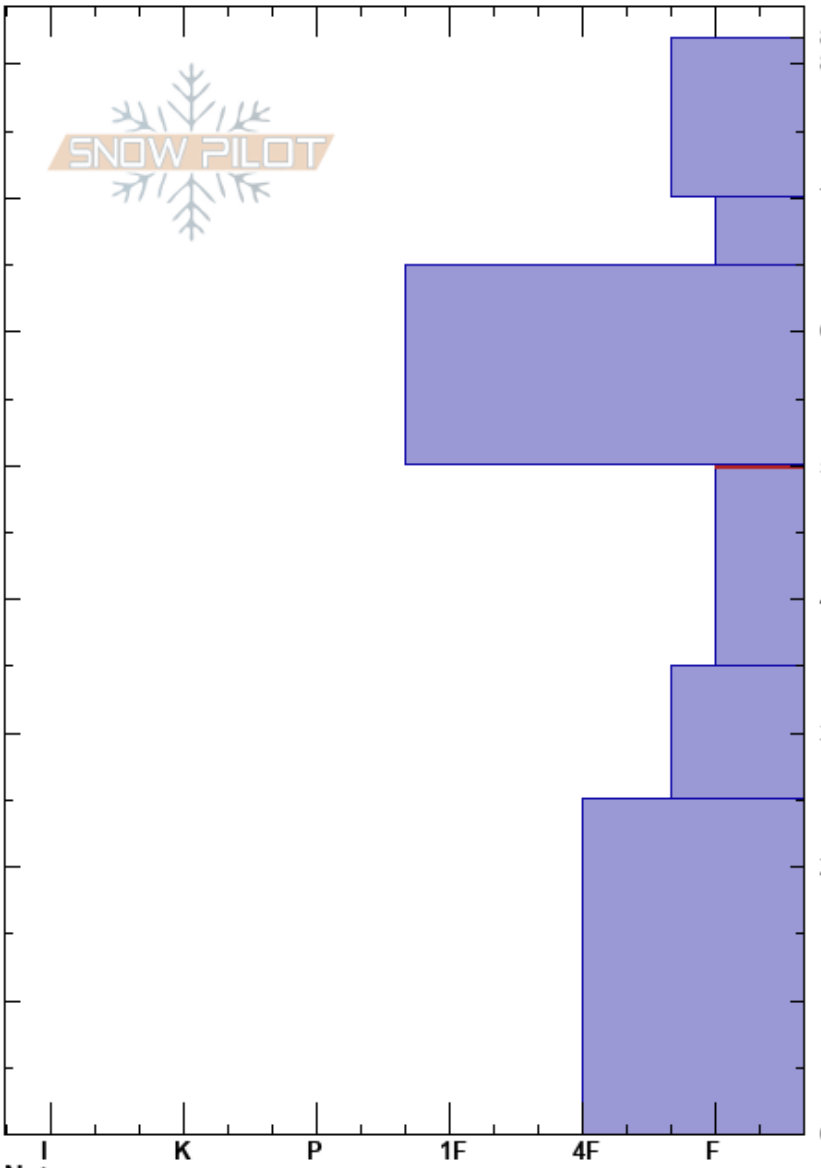

West Woody Ridge 2
 Absaroka Range
 MT
 Elevation: 9525 ft
 Aspect: 260°
 Specifics:

Alex Marienthal
 12/19/2019 - 11:30am
 Co-ord: 44.98350N, -109.92710W
 Slope Angle: 34°
 Wind Loading: yes

Stability: Fair Unstable
 Air Temperature: HS:82 PF:80 50-35cm:Problematic layer
 Sky Cover: BKN
 Precipitation: S-1
 Wind: SW Moderate

Crystal Form	Crystal Size	Moisture	ρ kg/m ³	Stability tests & Layer comments
/				
□	1			
•				
□	3			← ECTP18 @50cm ← ECTP17 @50cm
□	3			
^	46			

Notes: