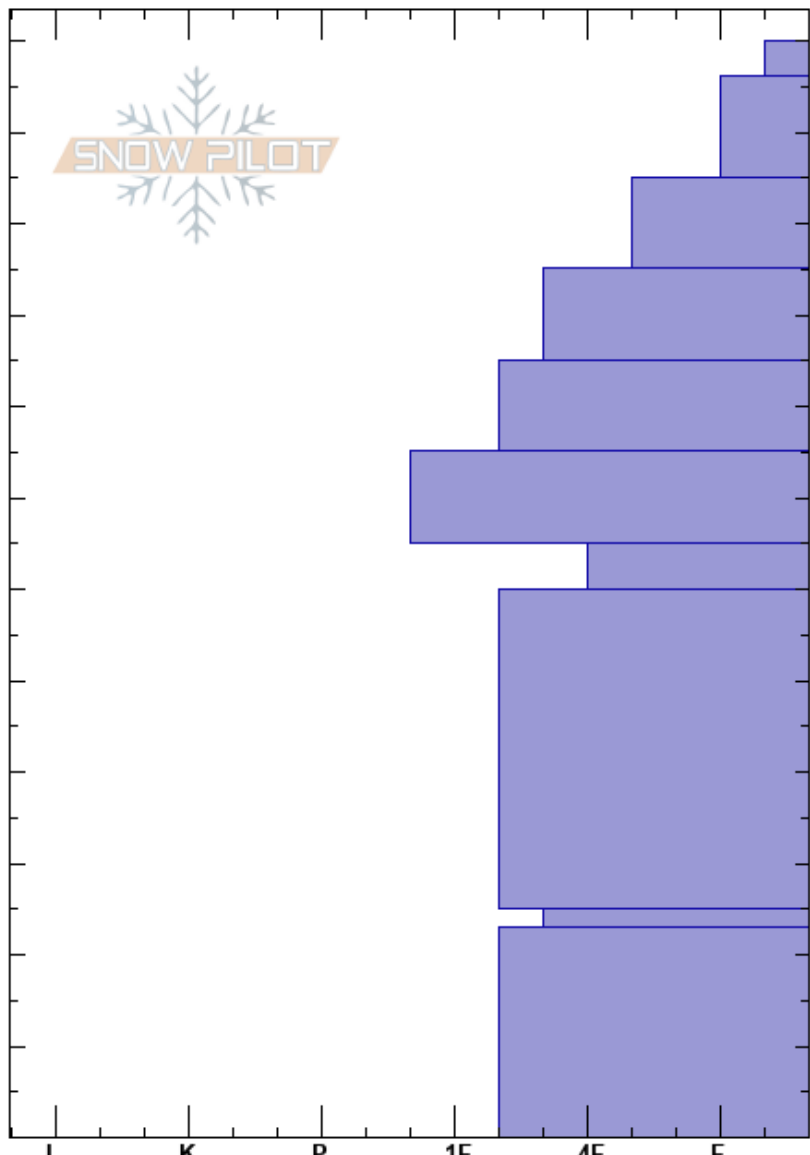

West Woody Ridge
 Absaroka Range
 MT
 Elevation: 9333 ft
 Aspect: 304°

Alex Marienthal
 12/19/2019 - 10:30am
 Co-ord: 44.98452N, -109.92844W
 Slope Angle: 27°
 Wind Loading: no

Stability: Good
 Air Temperature:
 Sky Cover: BKN
 Precipitation: S-1
 Wind: SW Moderate

HS:120
 PF:50
 PS:25

Layer Notes:

Specifics: Recent avalanche activity on different slopes; Ski tracks on slope; We skied slope

Elevation (ft)	Crystal		Moisture	ρ kg/m ³	Stability tests & Layer comments
	Form	Size			
120	+				
110	/				
100	/				
90					
80					
70					
60	⊖	2			
50					
40	⊖	2-3			
30					
25	□ (^)	2-4			← CT23, Q2 @25cm ← PST35/120 (End) @25cm
20					
10	□ (^)	2-4			
0					← ECTX