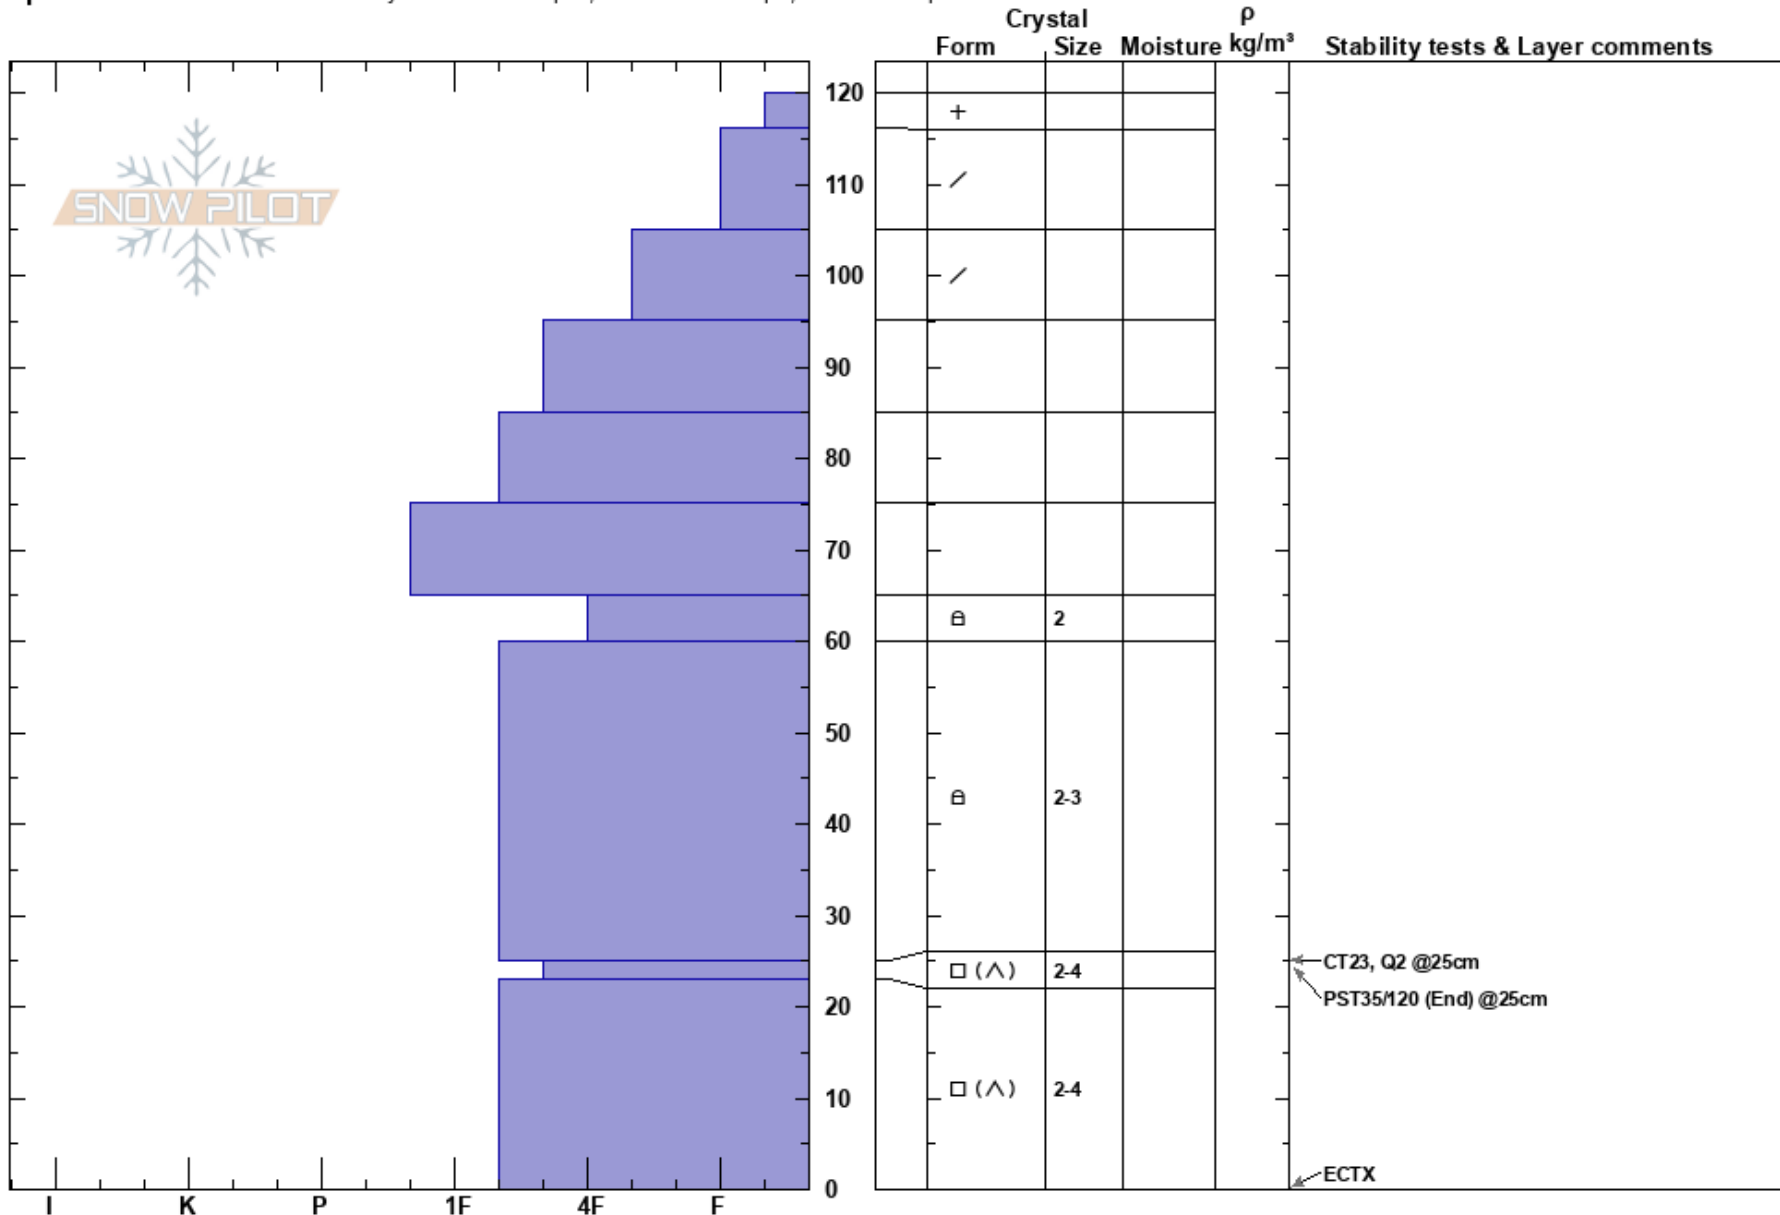

West Woody Ridge
 Absaroka Range
 MT
 Elevation: 9333 ft
 Aspect: 304°

Alex Marienthal
 12/19/2019 - 10:30am
 Co-ord: 44.98452N, -109.92844W
 Slope Angle: 27°
 Wind Loading: no

Stability: Good
 Air Temperature: HS:120
 Sky Cover: BKN
 Precipitation: S-1
 Wind: SW Moderate
 PF:50
 PS:25

Layer Notes:

Specifics: Recent avalanche activity on different slopes; Ski tracks on slope; We skied slope

Notes: