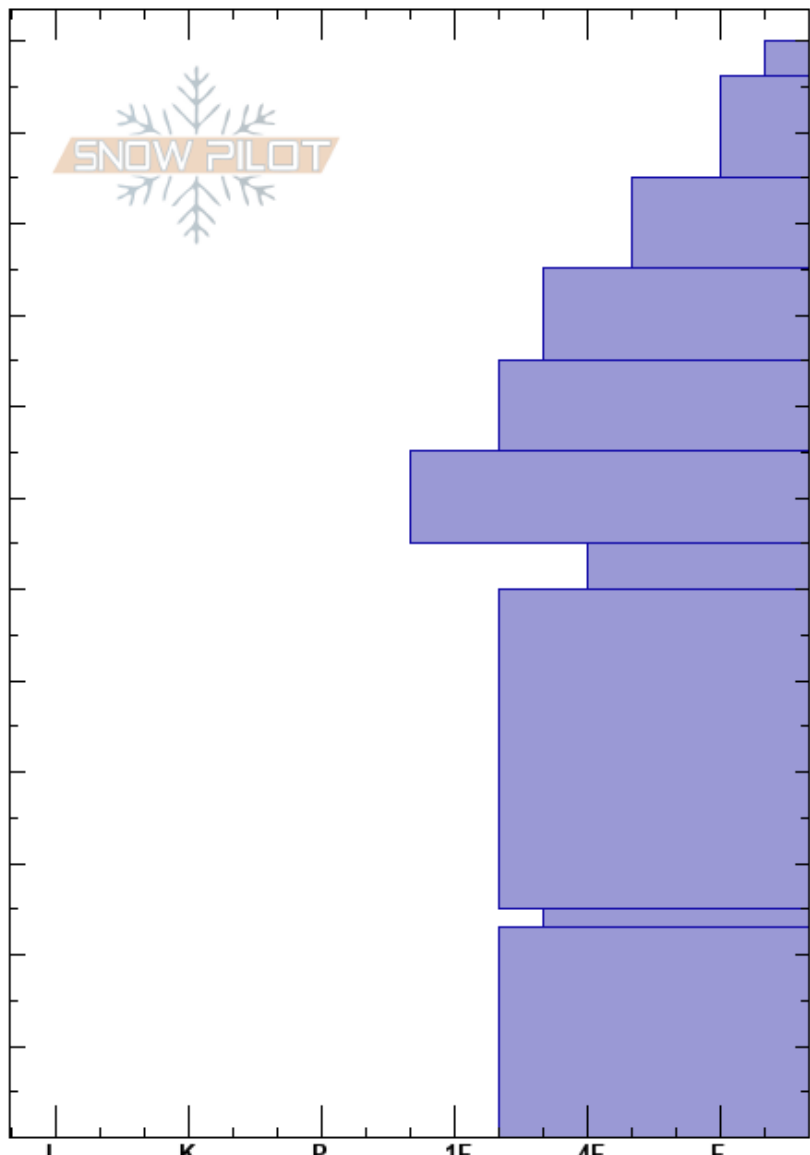

West Woody Ridge  
 Absaroka Range  
 MT  
 Elevation: 9333 ft  
 Aspect: 304°

Alex Marienthal  
 12/19/2019 - 10:30am  
 Co-ord: 44.98452N, -109.92844W  
 Slope Angle: 27°  
 Wind Loading: no

Stability: Good  
 Air Temperature: HS:120  
 Sky Cover: BKN  
 Precipitation: S-1  
 Wind: SW Moderate  
 PF:50  
 PS:25

Layer Notes:

Specifics: Recent avalanche activity on different slopes; Ski tracks on slope; We skied slope

Crystal Form	Crystal Size	Moisture	$\rho$ kg/m <sup>3</sup>	Stability tests & Layer comments
+				
/				
/				
⊖	2			
⊖	2-3			
□ (^)	2-4			← CT23, Q2 @25cm ← PST35/120 (End) @25cm
□ (^)	2-4			
				← ECTX