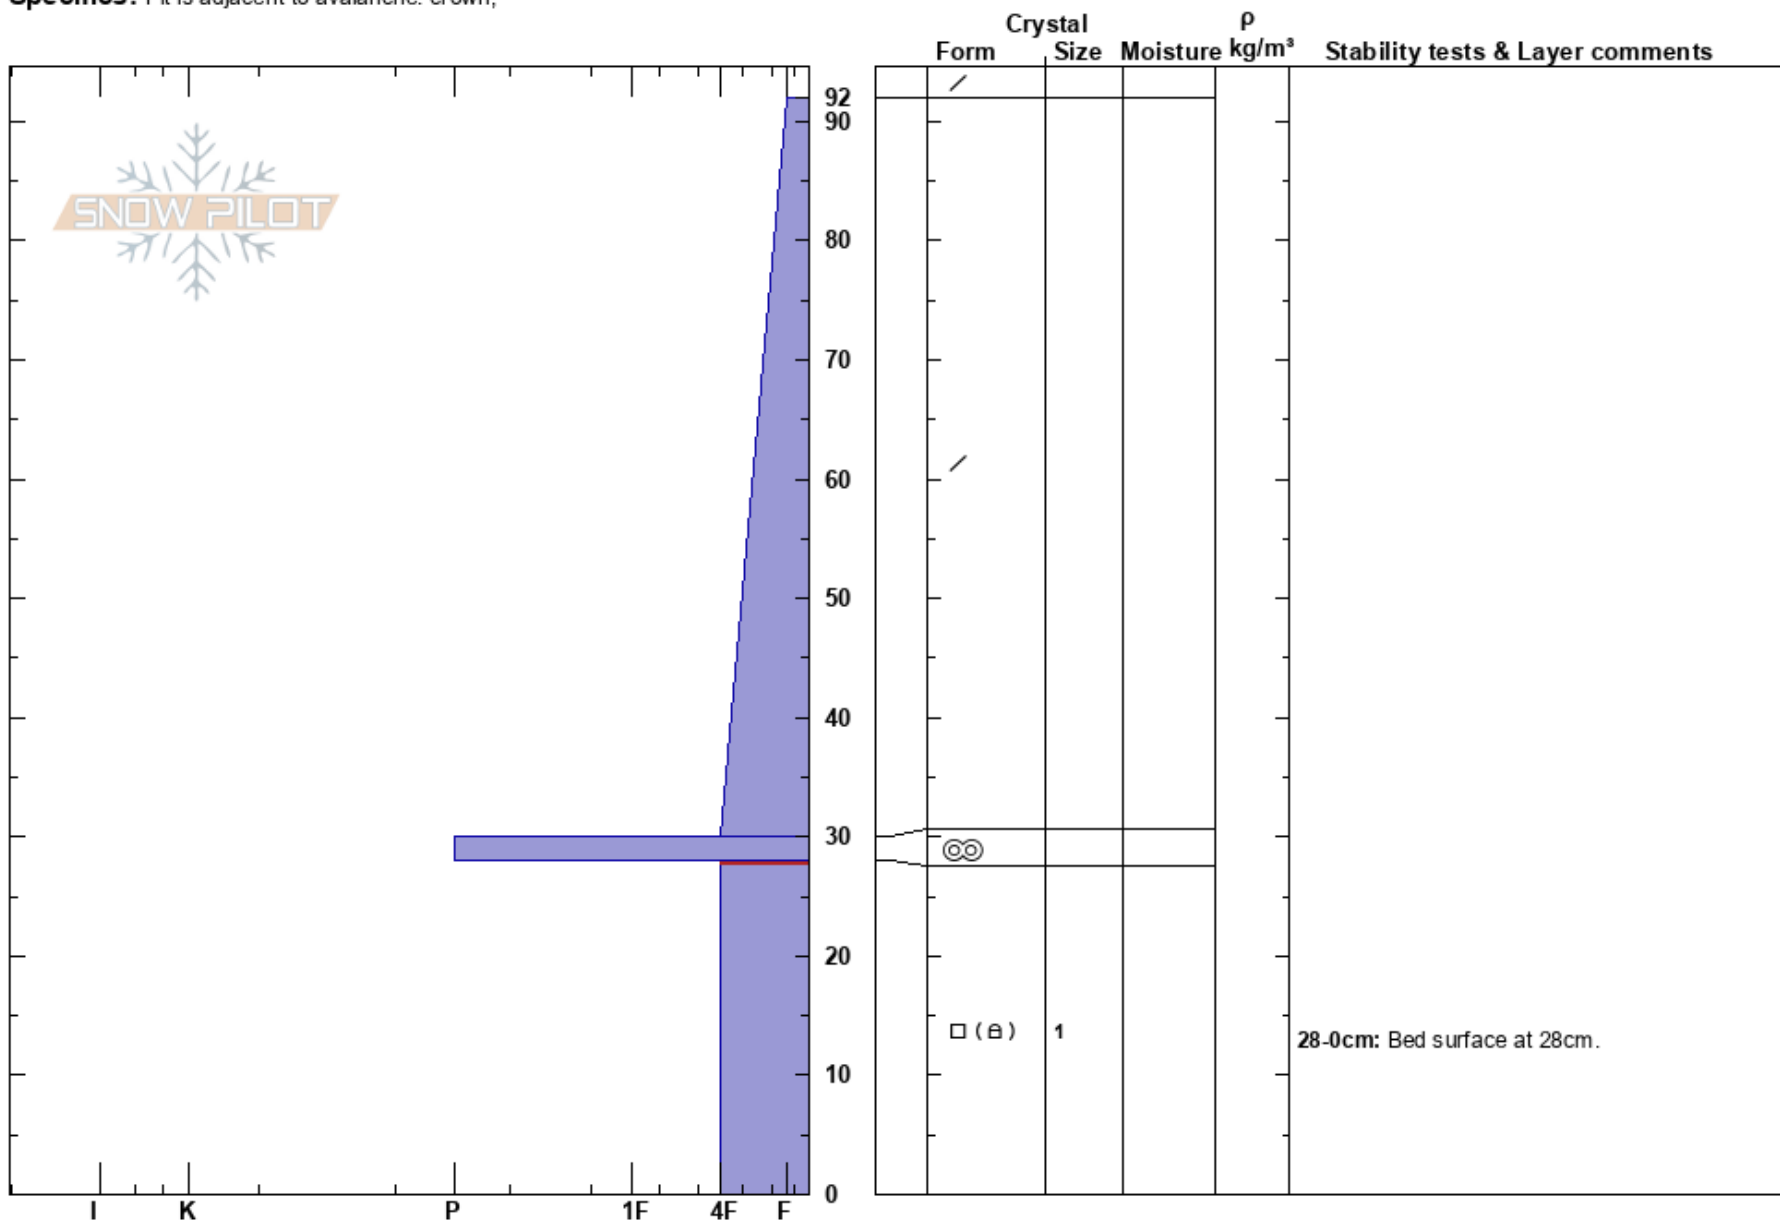

Alberta's Cousin TR
 San Juan Range
 CO
Elevation: 11400 ft
Aspect: E
Specifics: Pit is adjacent to avalanche: crown;

Mark Mueller
 12/19/2019 - 11:30am
Co-ord:
Slope Angle: 34°
Wind Loading:

Stability:
Air Temperature: -12°C
Sky Cover: SCT
Precipitation: NO
Wind: SW Light Breeze

HS:92
PF:45
PS:20
Layer Notes:
 28-0cm: Bed surface at 28cm.
 28-0cm: Problematic layer

Notes: SSNR3D2 on the night of 12/15-16. Bed surface at 28cm. Considerable hangfire above pit location. Only gathered basic data- no instability tests.