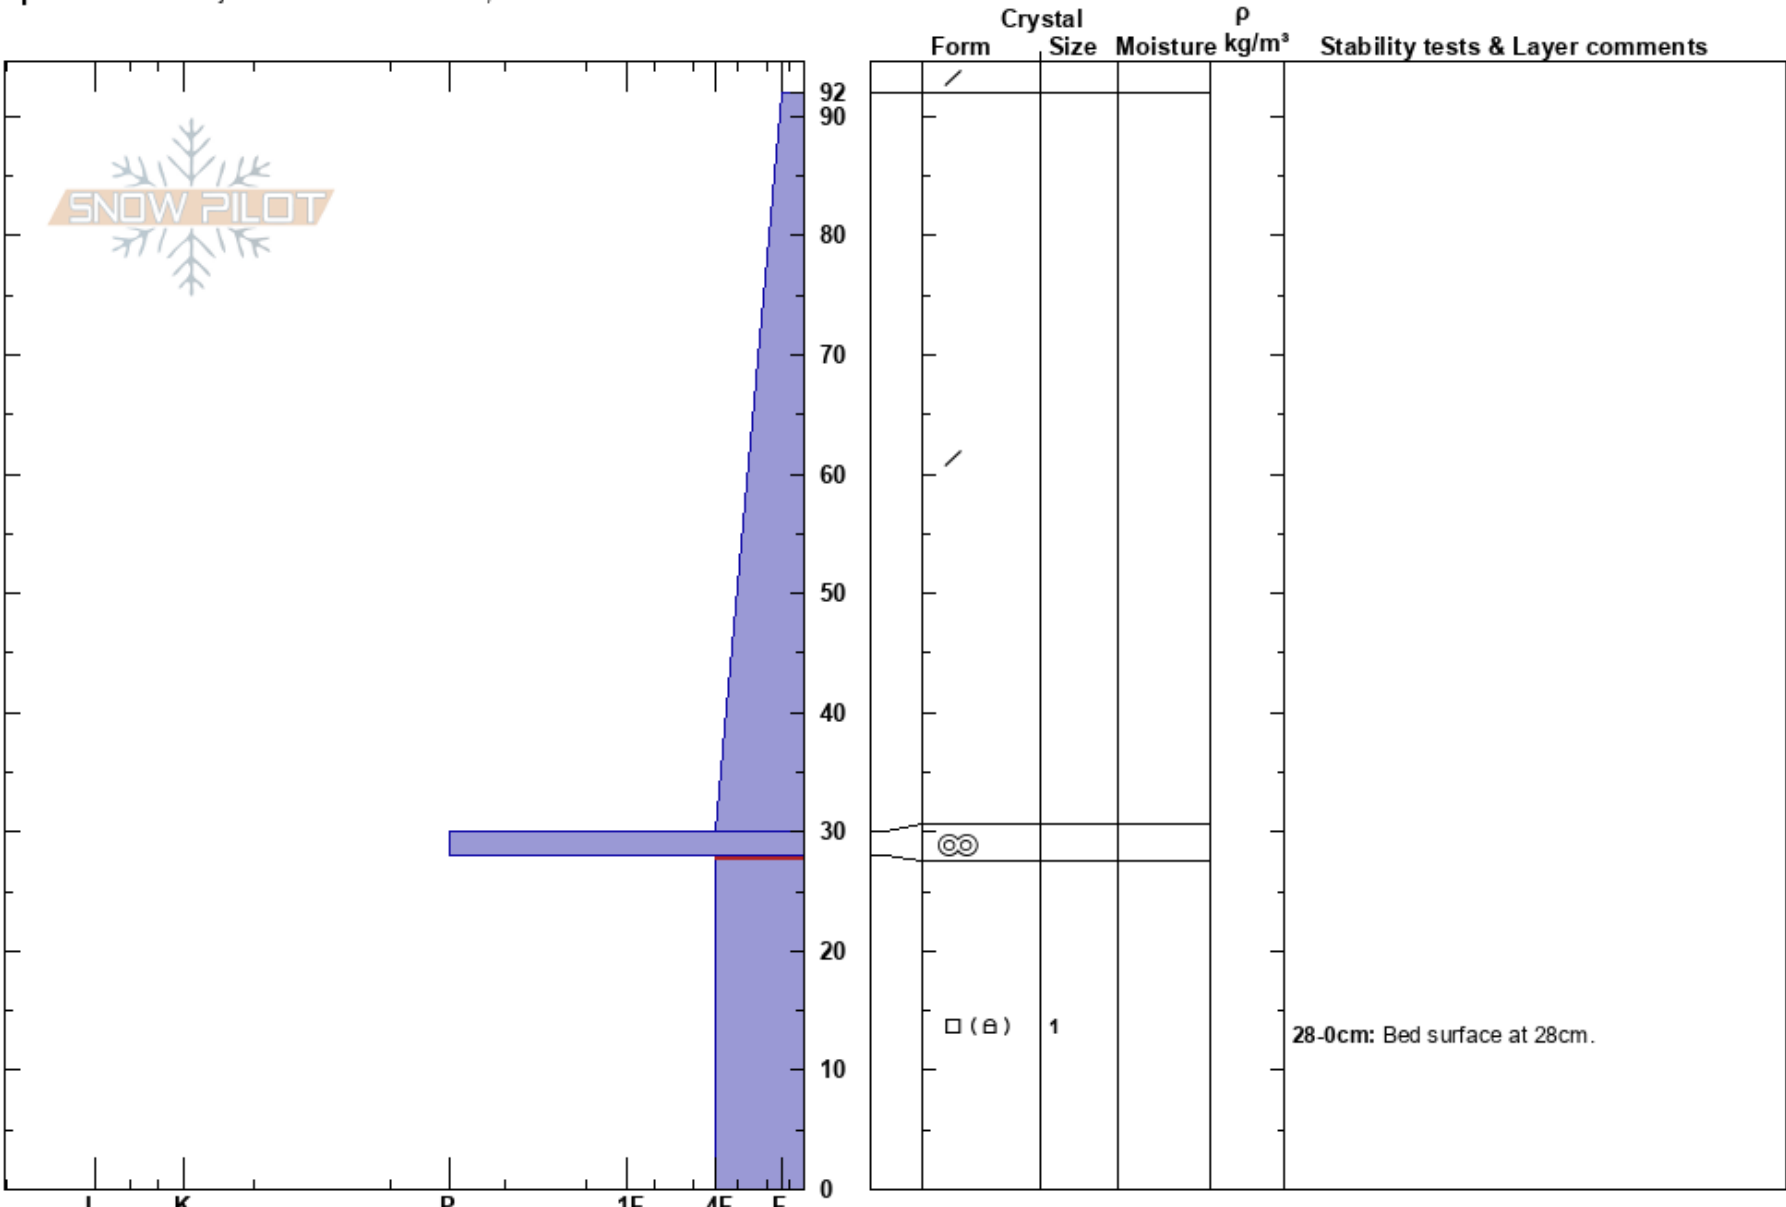

Alberta's Cousin TR
 San Juan Range
 CO
Elevation: 11400 ft
Aspect: E
Specifics: Pit is adjacent to avalanche: crown;

Mark Mueller
 12/19/2019 - 11:30am
Co-ord:
Slope Angle: 34°
Wind Loading:

Stability:
Air Temperature: -12°C
Sky Cover: SCT
Precipitation: NO
Wind: SW Light Breeze

HS:92
PF:45
PS:20
Layer Notes:
 28-0cm: Bed surface at 28cm.
 28-0cm: Problematic layer

Notes: SSNR3D2 on the night of 12/15-16. Bed surface at 28cm. Considerable hangfire above pit location. Only gathered basic data- no instability tests.