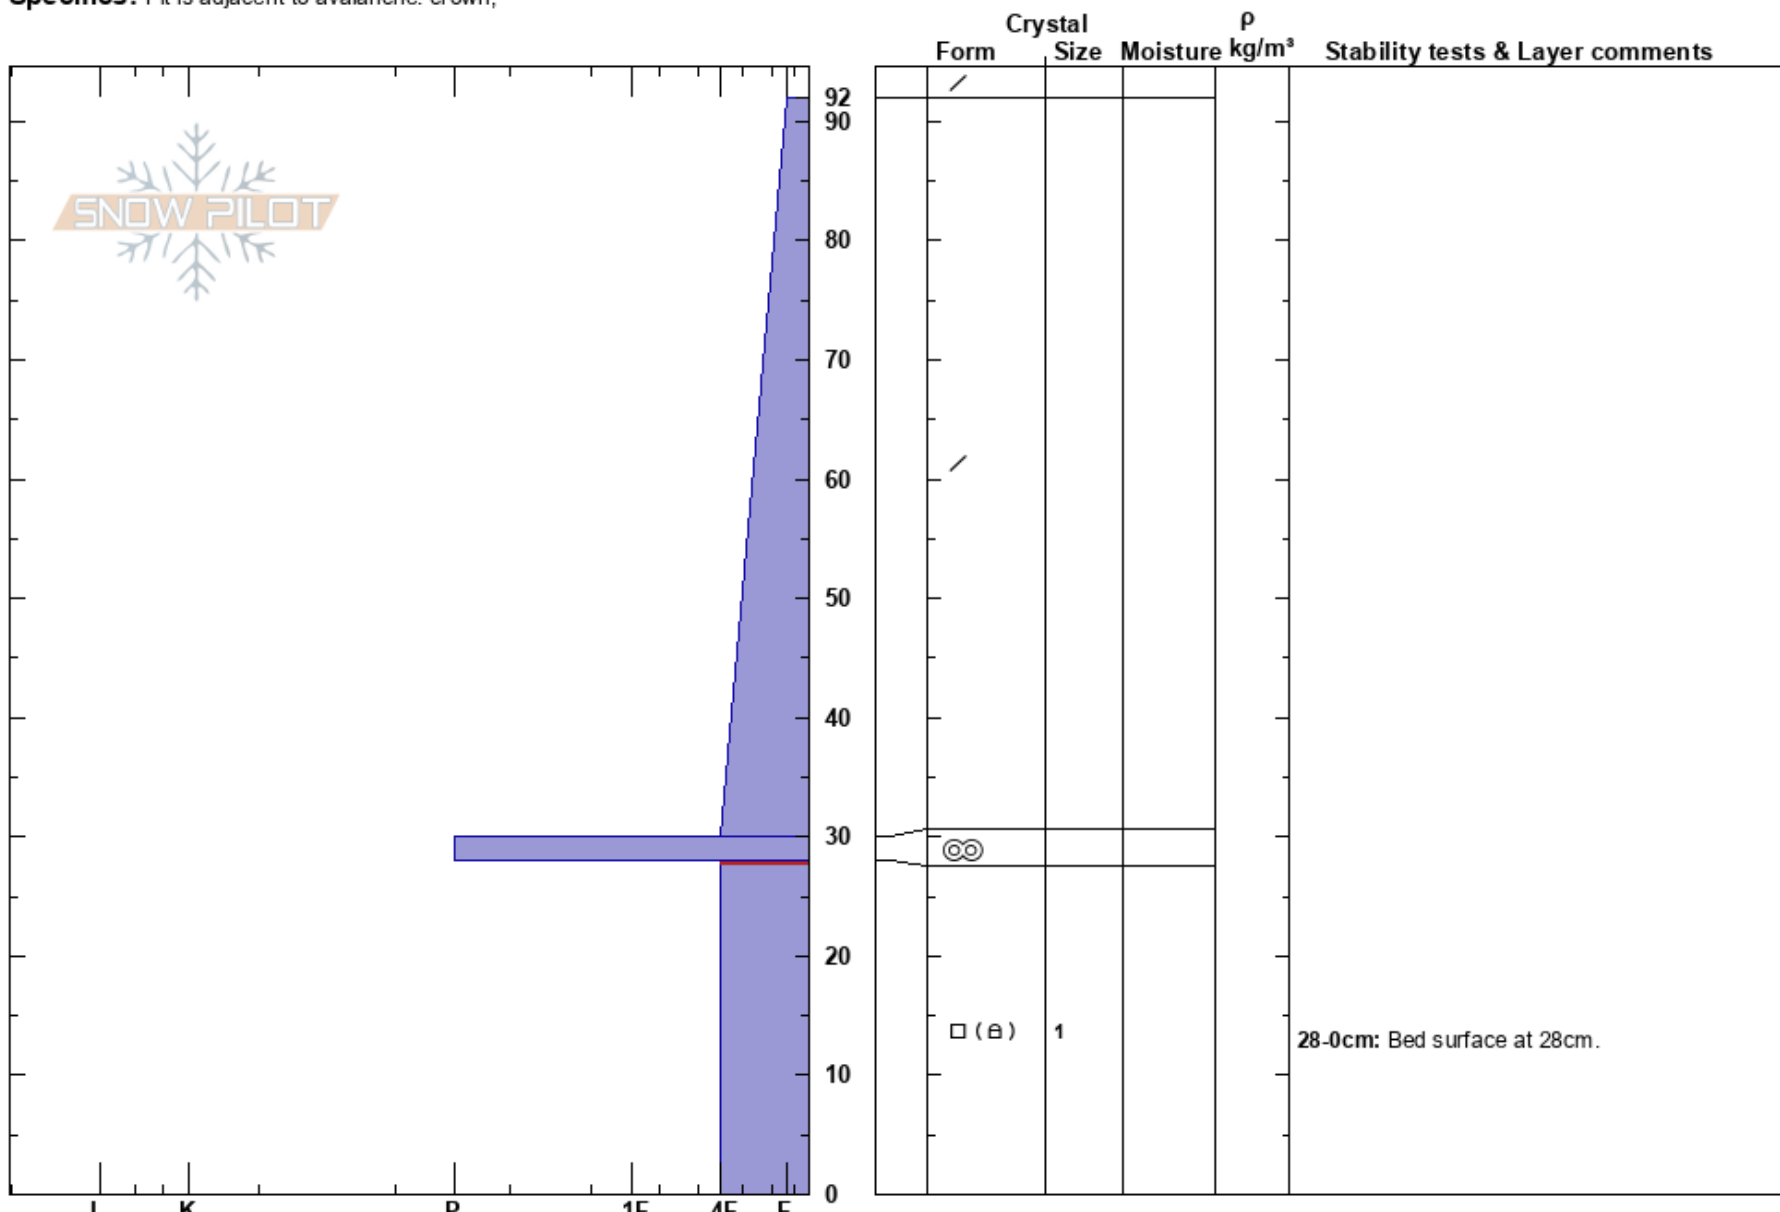

Alberta's Cousin TR
 San Juan Range
 CO
Elevation: 11400 ft
Aspect: E
Specifics: Pit is adjacent to avalanche: crown;

Mark Mueller
 12/19/2019 - 11:30am
Co-ord:
Slope Angle: 34°
Wind Loading:

Stability:
Air Temperature: -12°C
Sky Cover: SCT
Precipitation: NO
Wind: SW Light Breeze

HS:92
PF:45
PS:20
Layer Notes:
 28-0cm: Bed surface at 28cm.
 28-0cm: Problematic layer

Notes: SSNR3D2 on the night of 12/15-16. Bed surface at 28cm. Considerable hangfire above pit location. Only gathered basic data- no instability tests.