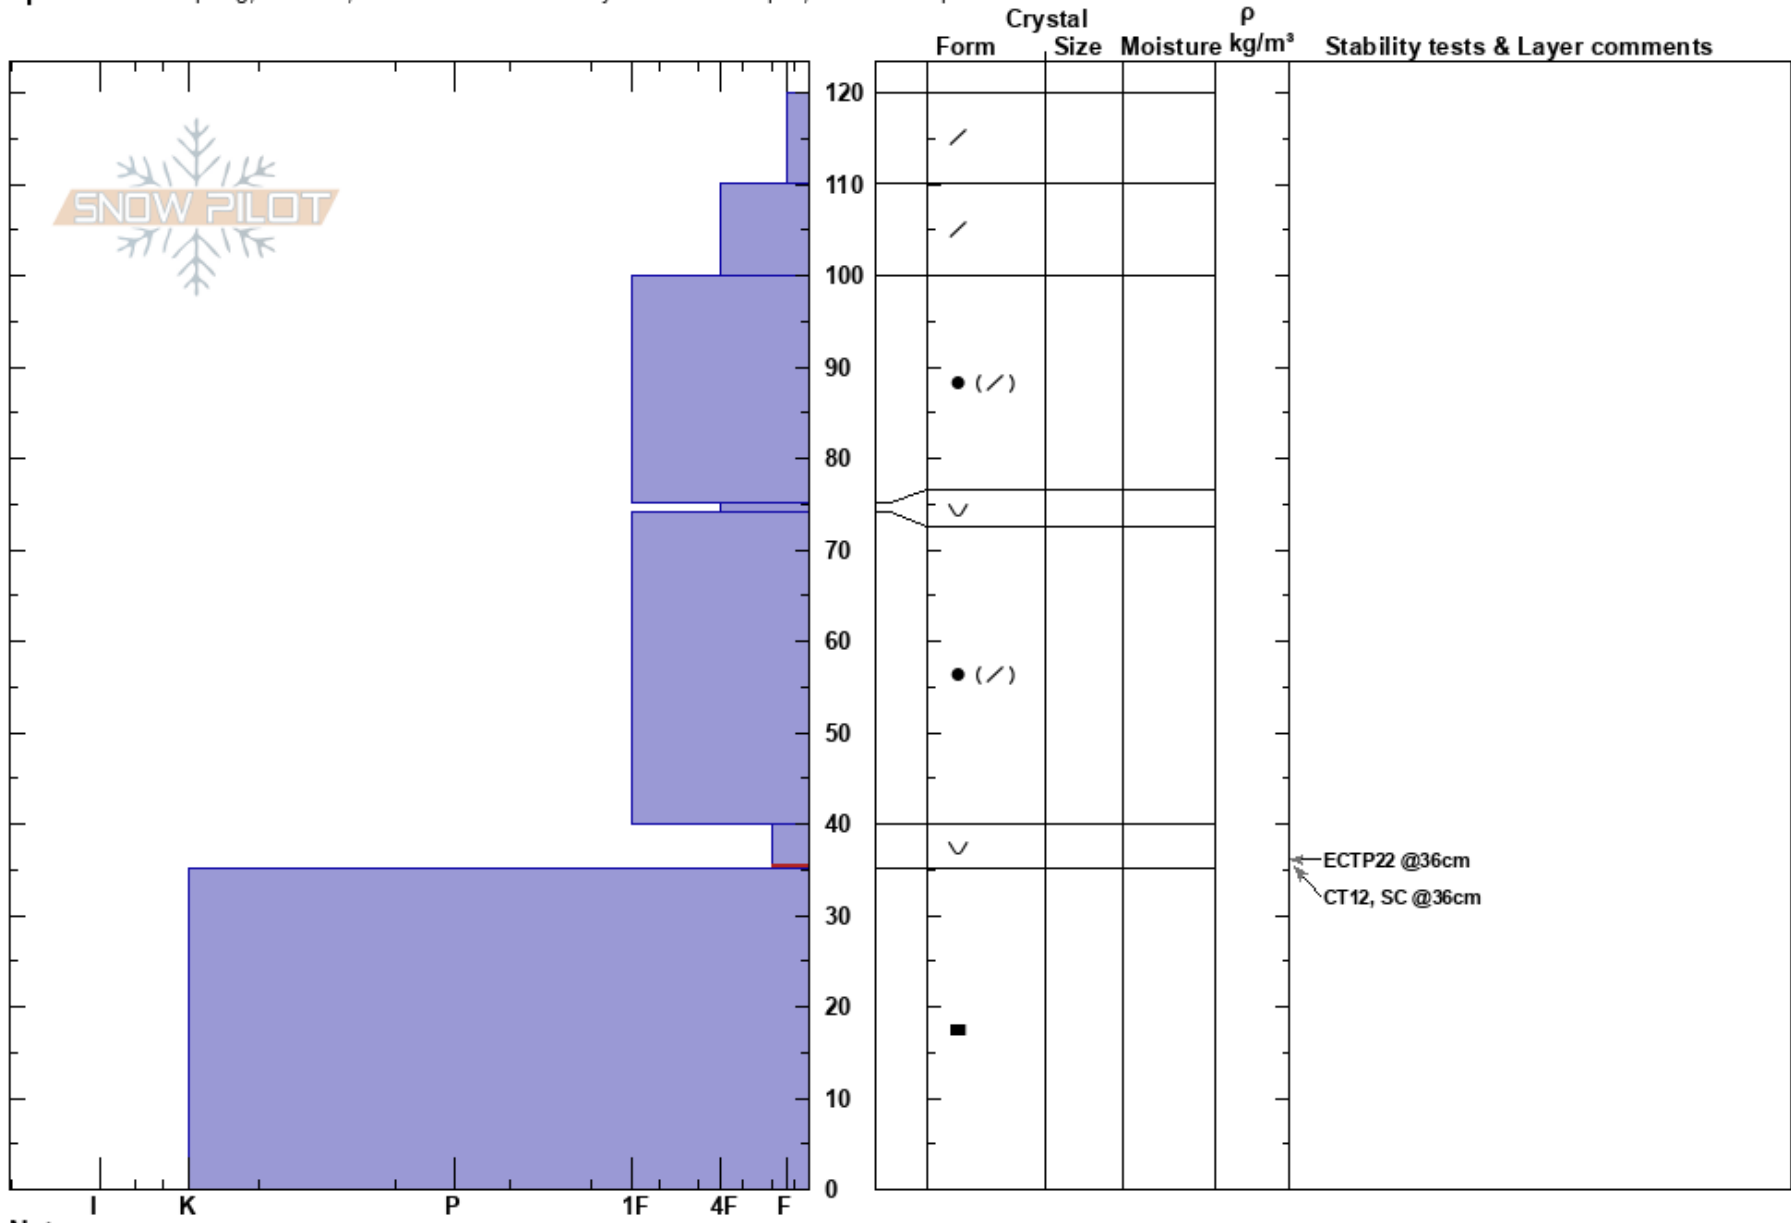

Bass Creek Lake Area  
 Bitterroot  
 MT  
 Elevation: 7100 ft  
 Aspect: 103°  
 Specifics: Collapsing, localized; Recent avalanche activity on different slopes; We skied slope

Todd Glew  
 12/18/2019 - 2:00pm  
 Co-ord:  
 Slope Angle: 25°  
 Wind Loading: no

Stability: Fair  
 Air Temperature:  
 Sky Cover: FEW  
 Precipitation: NO  
 Wind: SW Calm

HS:120  
 Layer Notes:  
 40-35cm: Problematic layer

Notes: