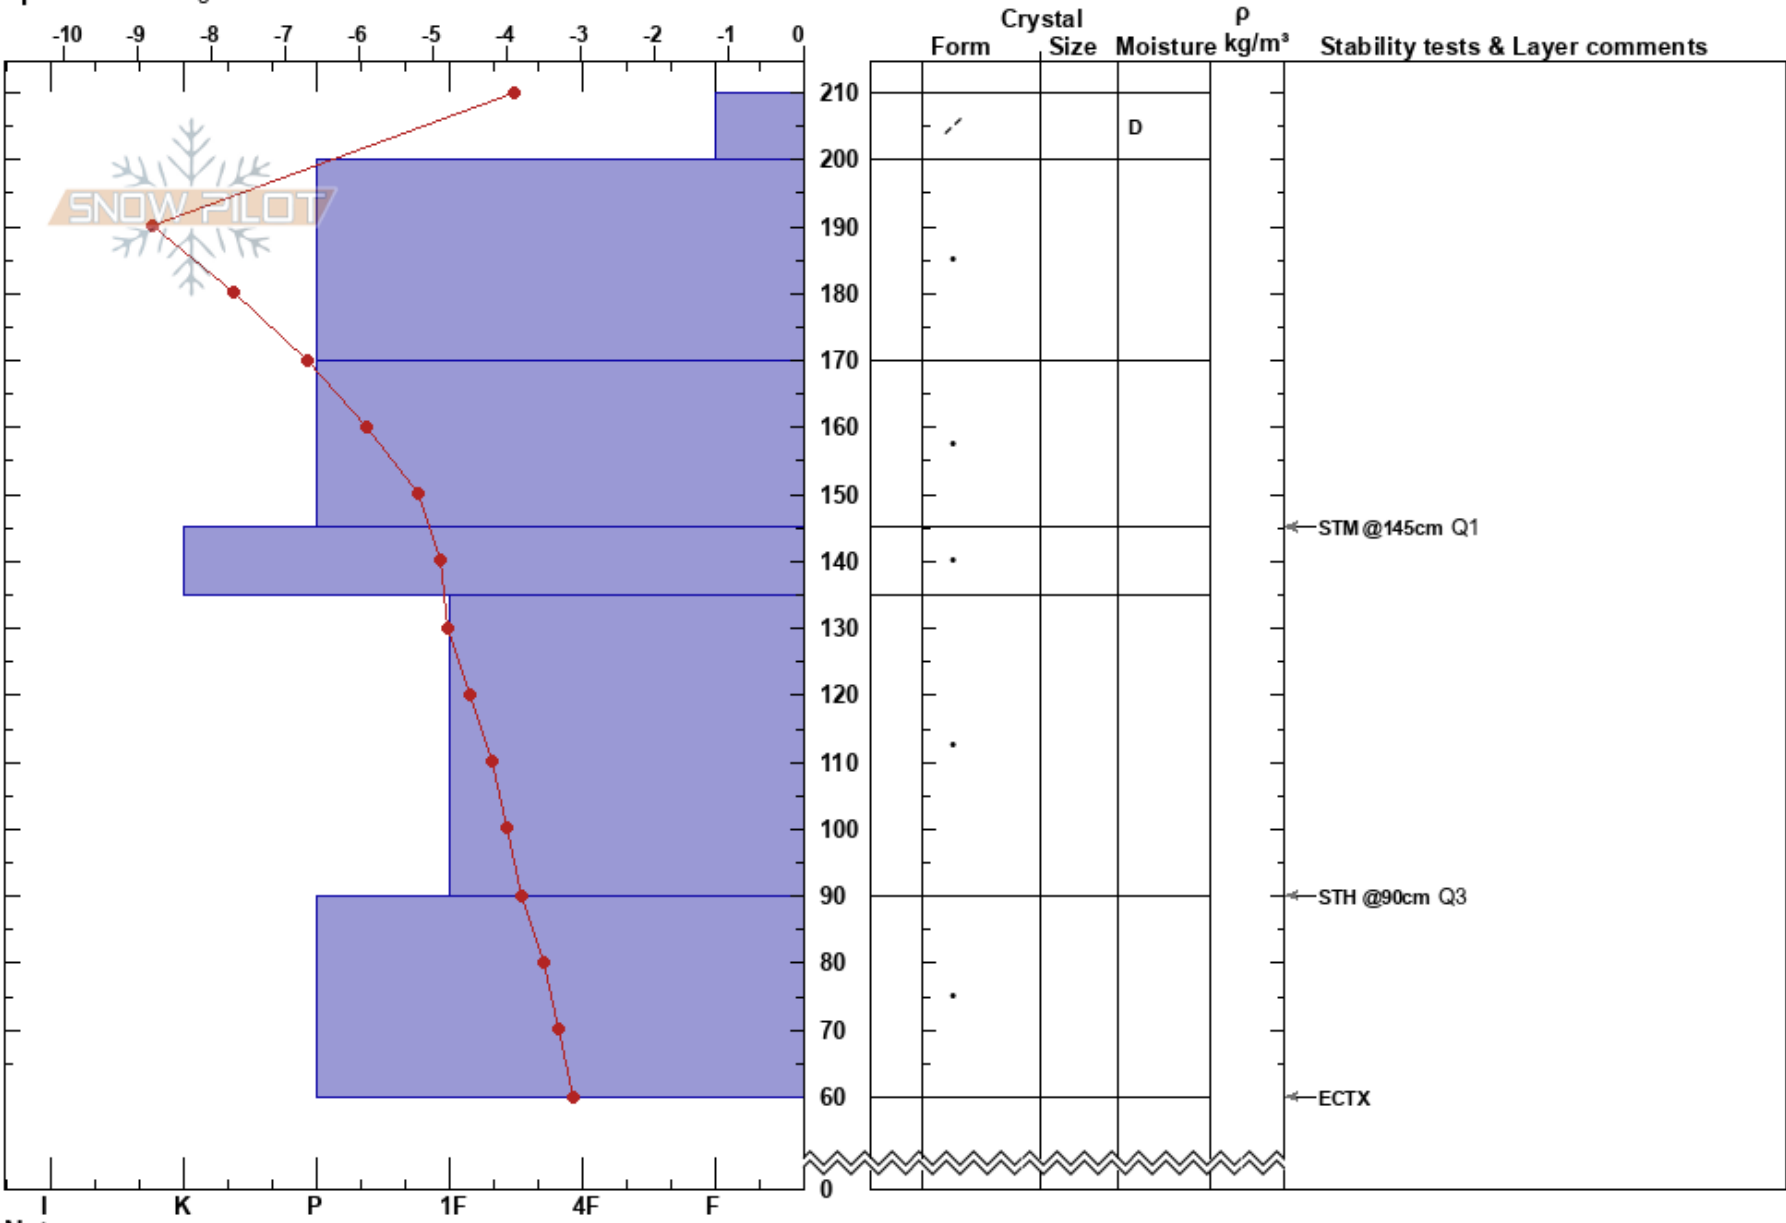

Dwarf 4
 Tenmile Range
 CO
Elevation: 12000 ft
Aspect: S
Specifics: Pit dug in a Ski Area

Chris Abell
 02/14/2017 - 10:30am
Co-ord: 39.46412N, -106.10082W
Slope Angle: 34°
Wind Loading: previous

Stability:
Air Temperature: 0°C
Sky Cover: CLR
Precipitation: NO
Wind: N Calm

HS:210 **Layer Notes:**

Notes: