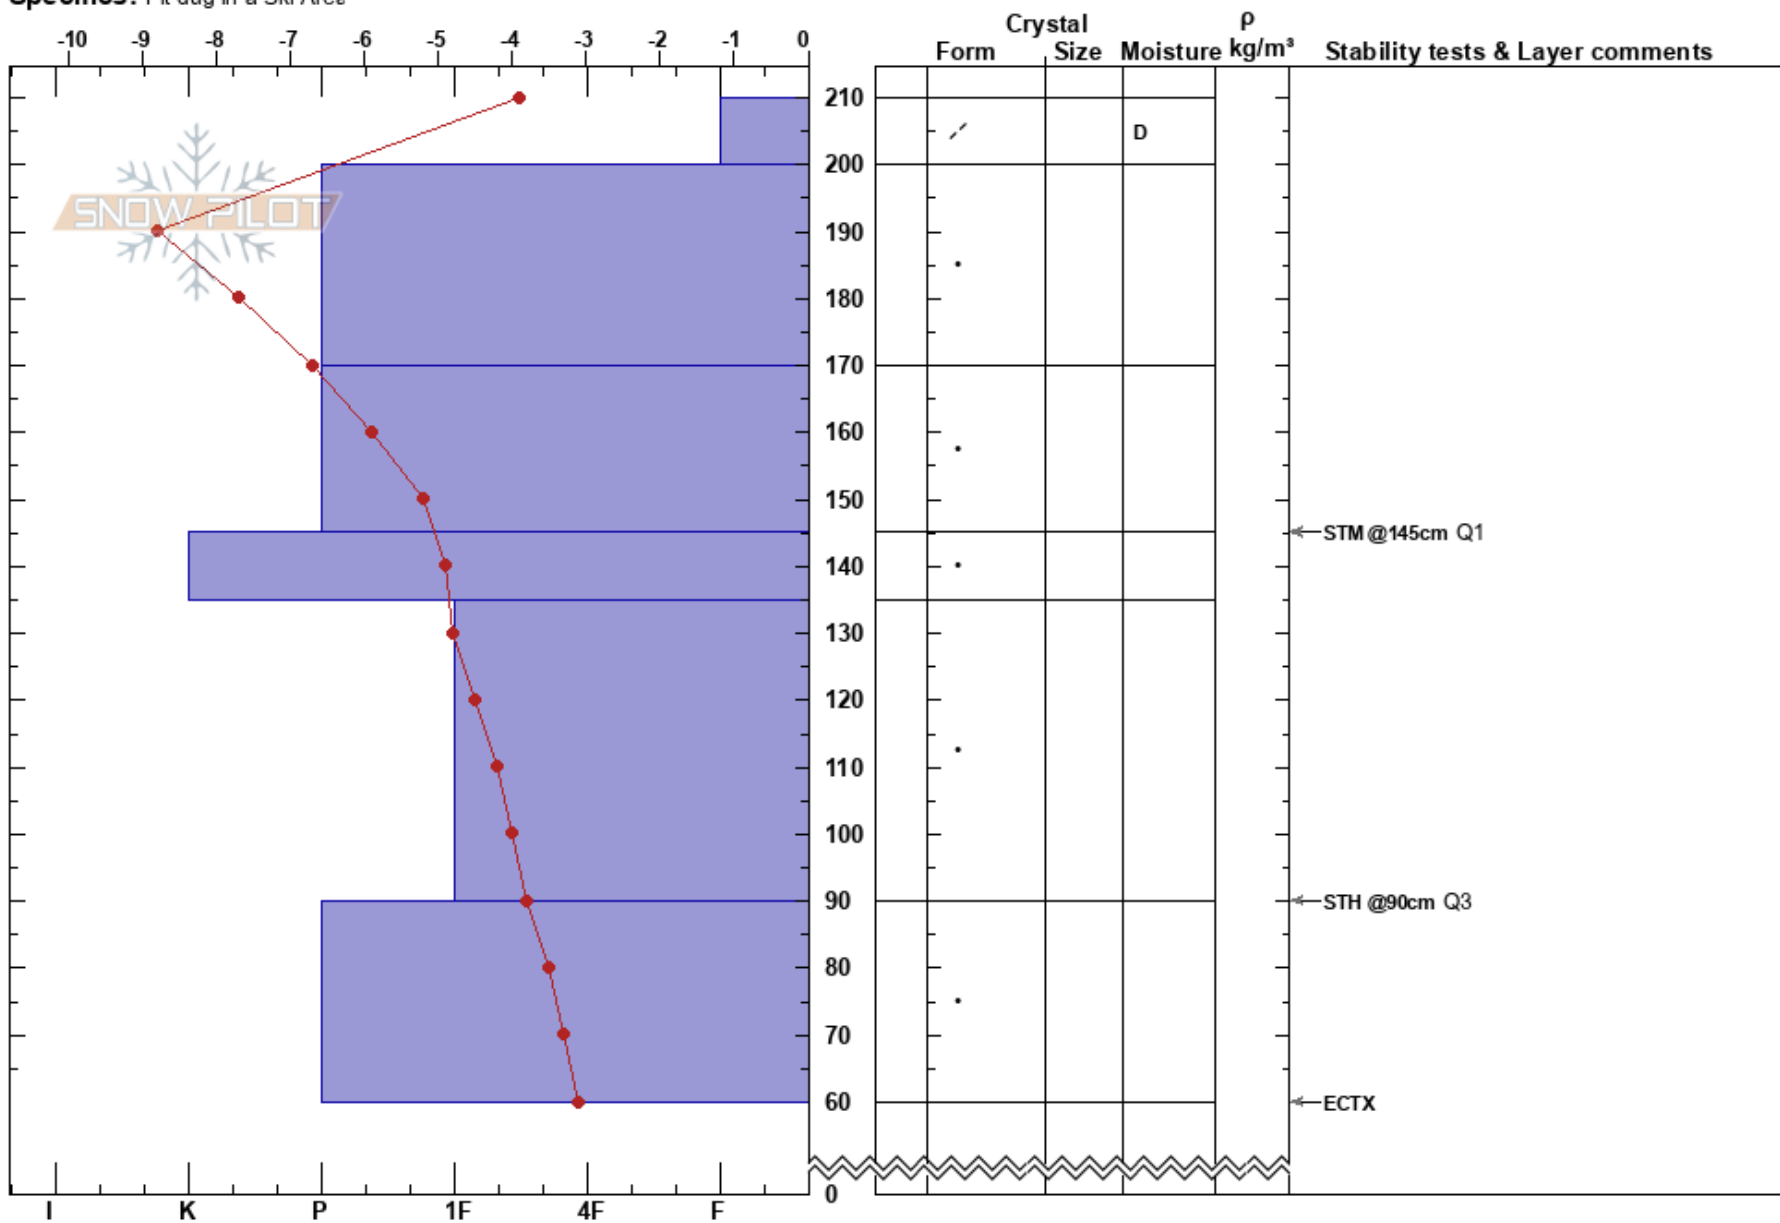

Dwarf 4  
 Tenmile Range  
 CO  
**Elevation:** 12000 ft  
**Aspect:** S  
**Specifics:** Pit dug in a Ski Area

Chris Abell  
 02/14/2017 - 10:30am  
**Co-ord:** 39.46412N, -106.10082W  
**Slope Angle:** 34°  
**Wind Loading:** previous

**Stability:**  
**Air Temperature:** 0°C  
**Sky Cover:** CLR  
**Precipitation:** NO  
**Wind:** N Calm

**HS:**210 **Layer Notes:**

Notes: