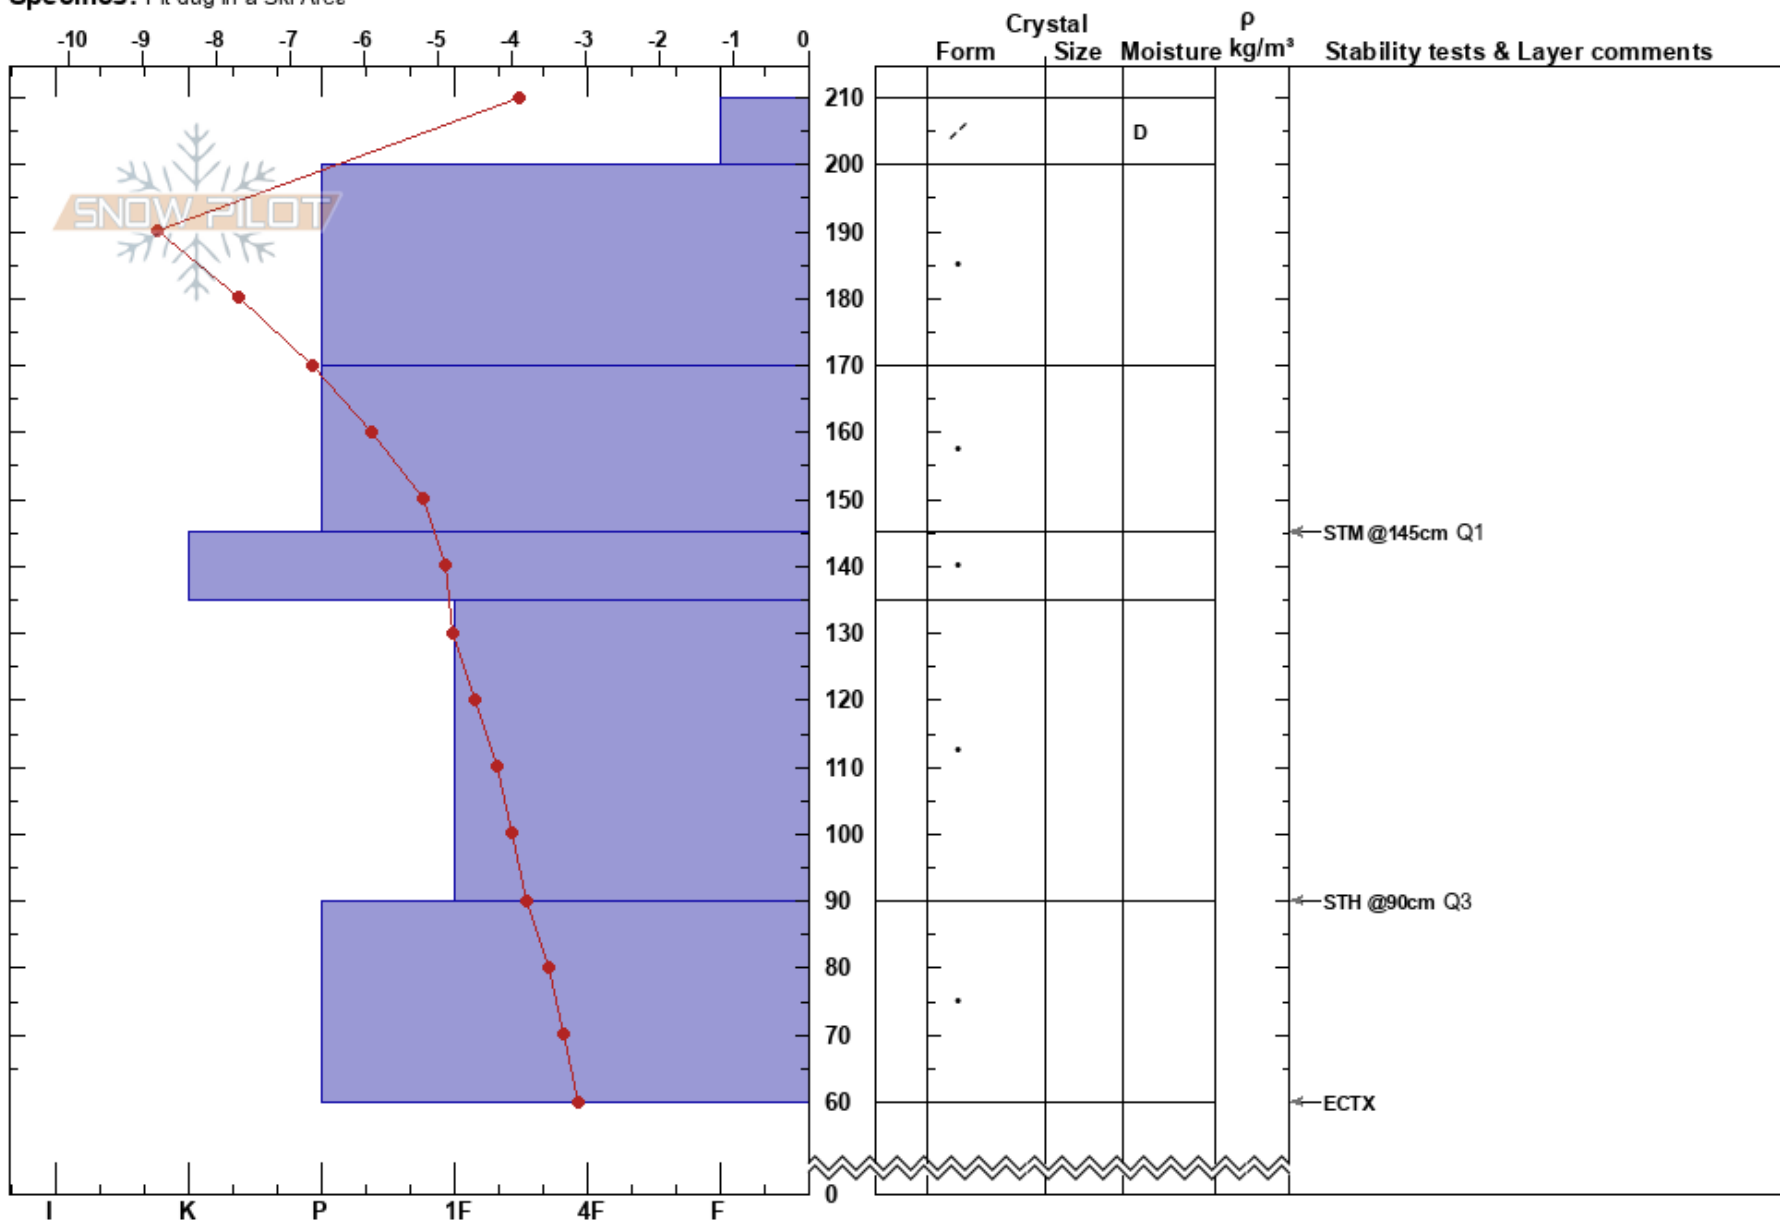

Dwarf 4
 Tenmile Range
 CO
Elevation: 12000 ft
Aspect: S
Specifics: Pit dug in a Ski Area

Chris Abell
 02/14/2017 - 10:30am
Co-ord: 39.46412N, -106.10082W
Slope Angle: 34°
Wind Loading: previous

Stability:
Air Temperature: 0°C
Sky Cover: CLR
Precipitation: NO
Wind: N Calm

HS:210 **Layer Notes:**

Notes: