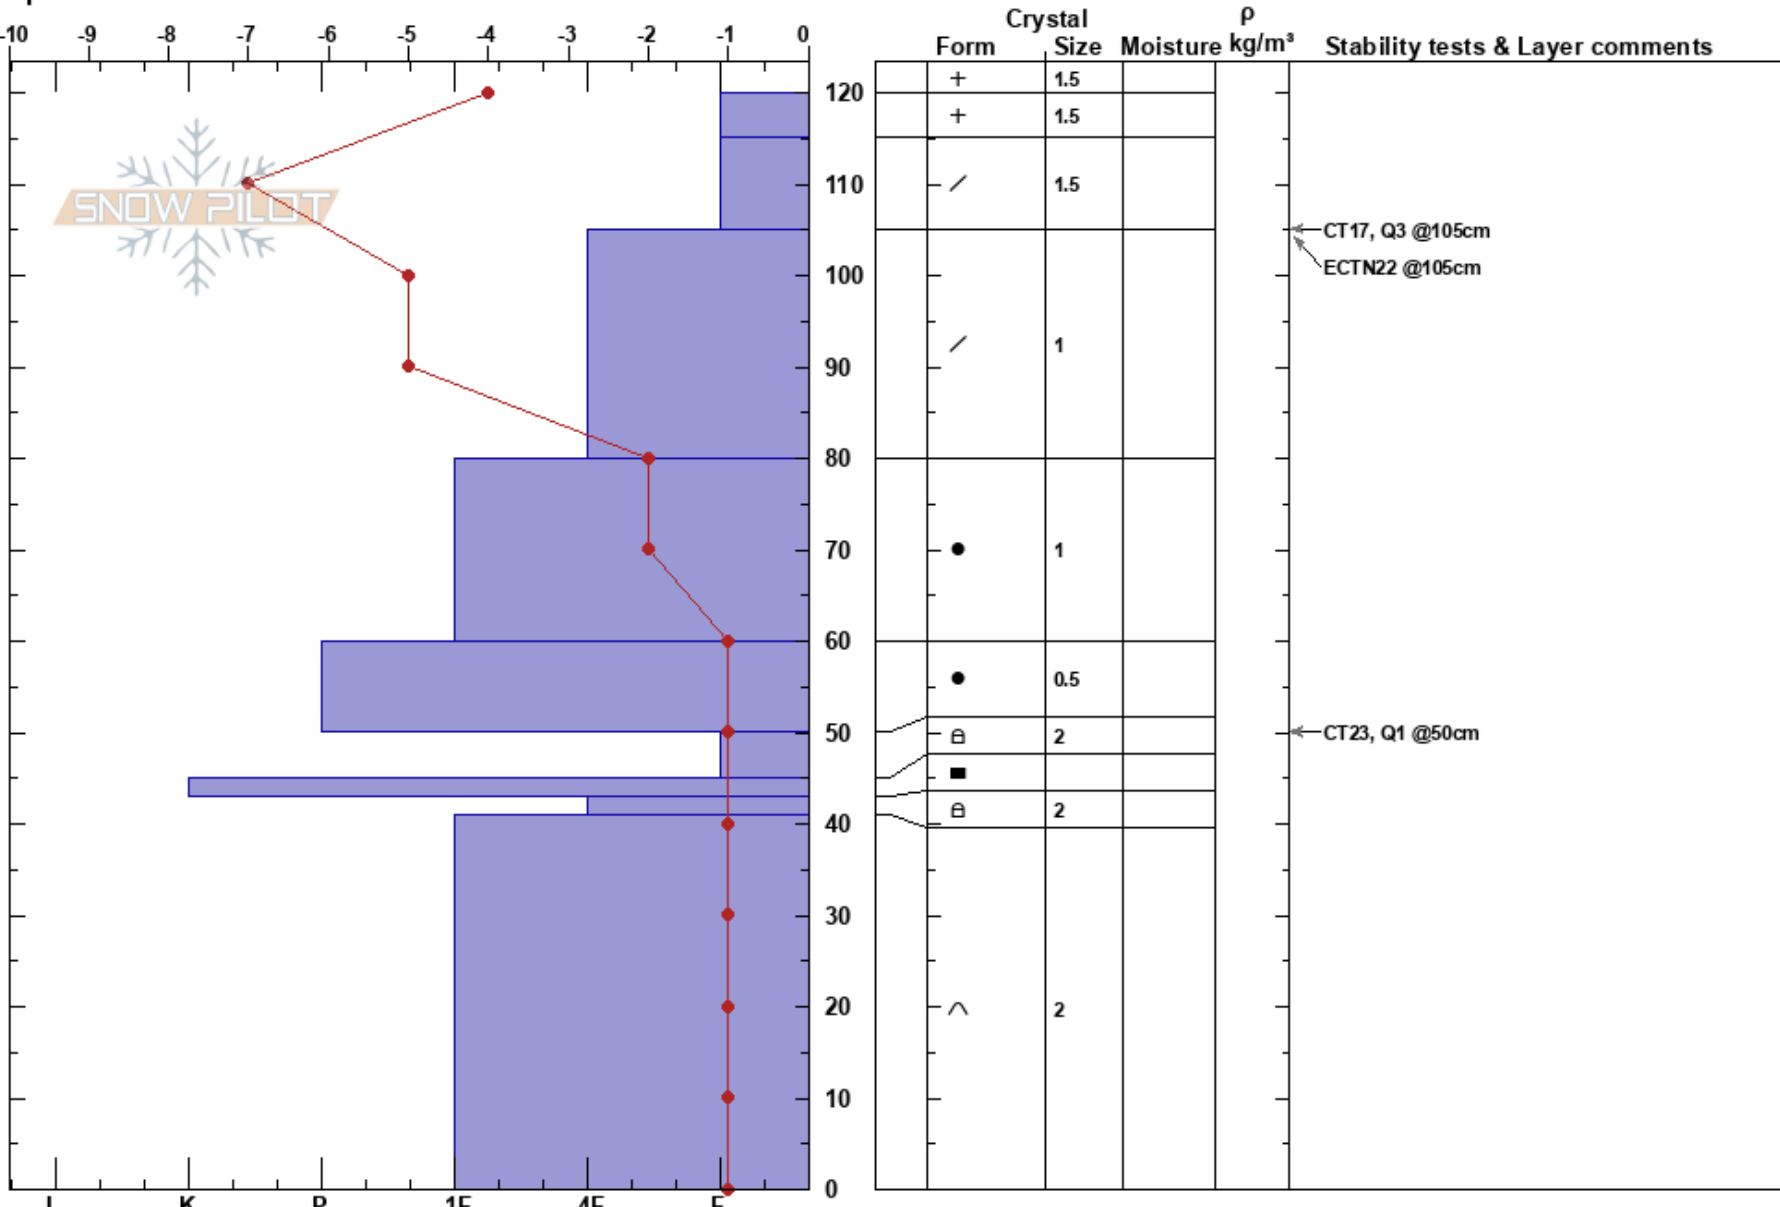

Dominion Peak  
 Bitterroot  
 MT  
 Elevation: 5880 ft  
 Aspect: 0°  
 Specifics:

Melissa Hendrickson  
 12/19/2019 - 10:20am  
 Co-ord: 47.36852N, -115.58290W  
 Slope Angle: 31°  
 Wind Loading: previous

Stability: Fair  
 Air Temperature: -5°C  
 Sky Cover: OVC  
 Precipitation: S2  
 Wind: SW Moderate  
 HS: 120  
 PF: 100  
 PS: 50  
 50-45cm: Problematic layer

**Notes:** Non wind loaded areas had between 70 and 90 cm of snow. In those areas compression tests were failing at the same layers, with E taps. ECT no propagation.