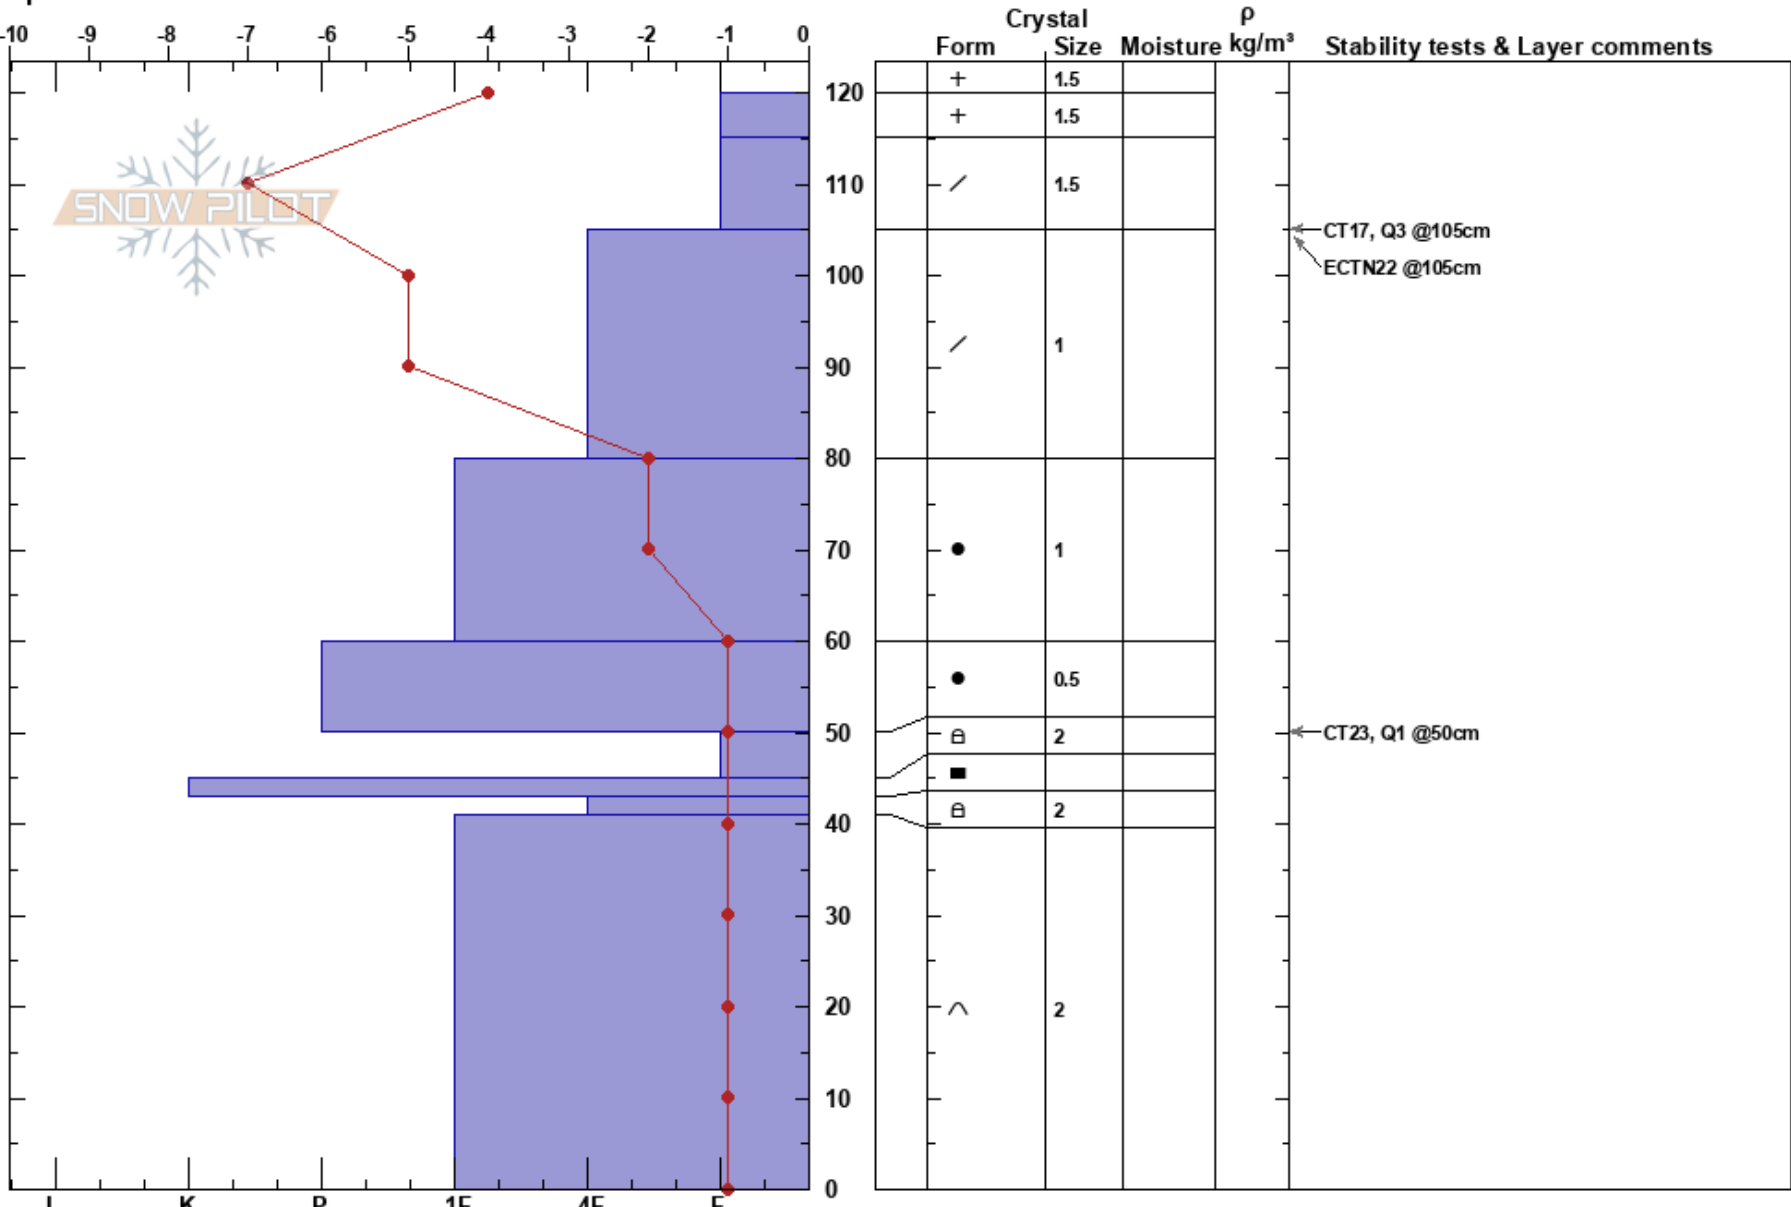

Dominion Peak
 Bitterroot
 MT
 Elevation: 5880 ft
 Aspect: 0°
 Specifics:

Melissa Hendrickson
 12/19/2019 - 10:20am
 Co-ord: 47.36852N, -115.58290W
 Slope Angle: 31°
 Wind Loading: previous

Stability: Fair
 Air Temperature: -5°C
 Sky Cover: OVC
 Precipitation: S2
 Wind: SW Moderate

HS: 120
 PF: 100 50-45cm: Problematic layer
 PS: 50

Notes: Non wind loaded areas had between 70 and 90 cm of snow. In those areas compression tests were failing at the same layers, with E taps. ECT no propagation.