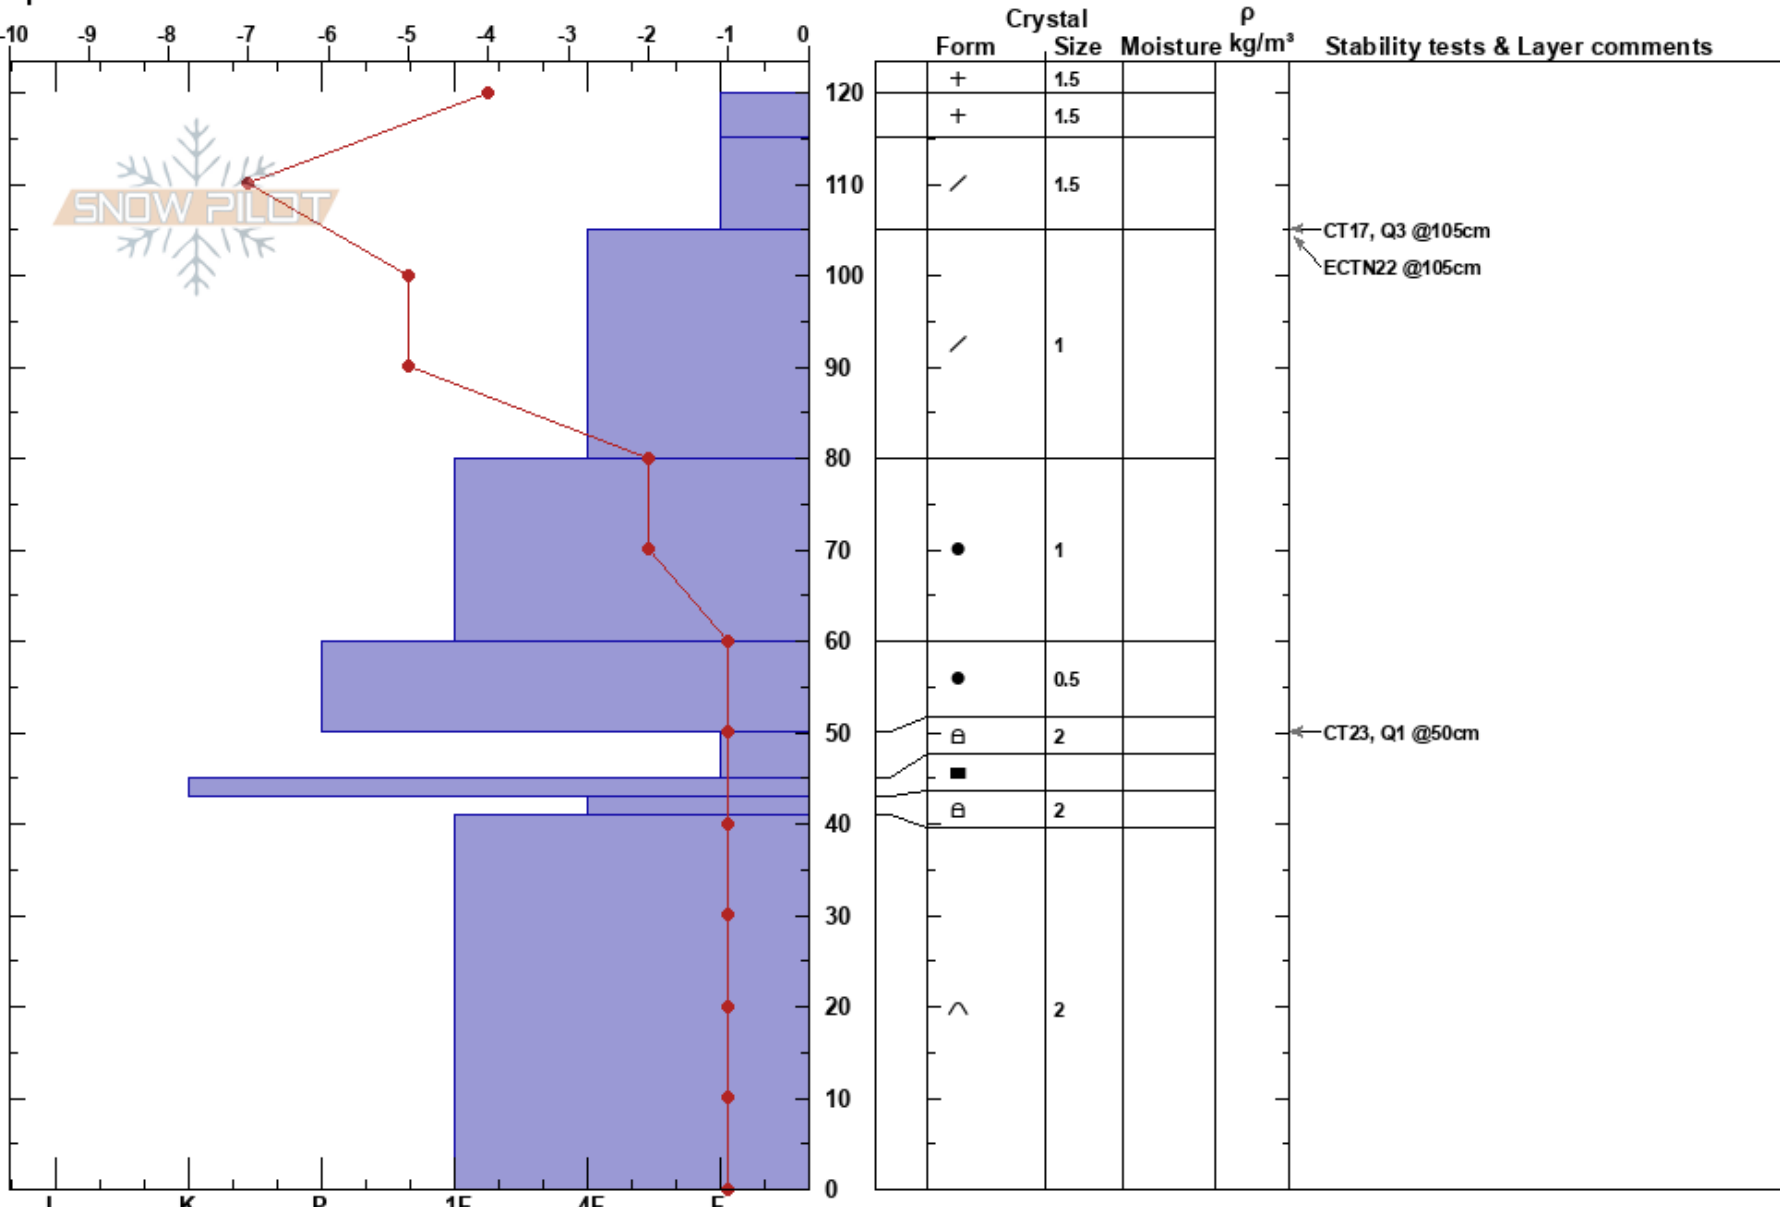

Dominion Peak
 Bitterroot
 MT
 Elevation: 5880 ft
 Aspect: 0°
 Specifics:

Melissa Hendrickson
 12/19/2019 - 10:20am
 Co-ord: 47.36852N, -115.58290W
 Slope Angle: 31°
 Wind Loading: previous

Stability: Fair
 Air Temperature: -5°C
 Sky Cover: OVC
 Precipitation: S2
 Wind: SW Moderate
 HS: 120
 PF: 100
 PS: 50
 50-45cm: Problematic layer

Notes: Non wind loaded areas had between 70 and 90 cm of snow. In those areas compression tests were failing at the same layers, with E taps. ECT no propagation.