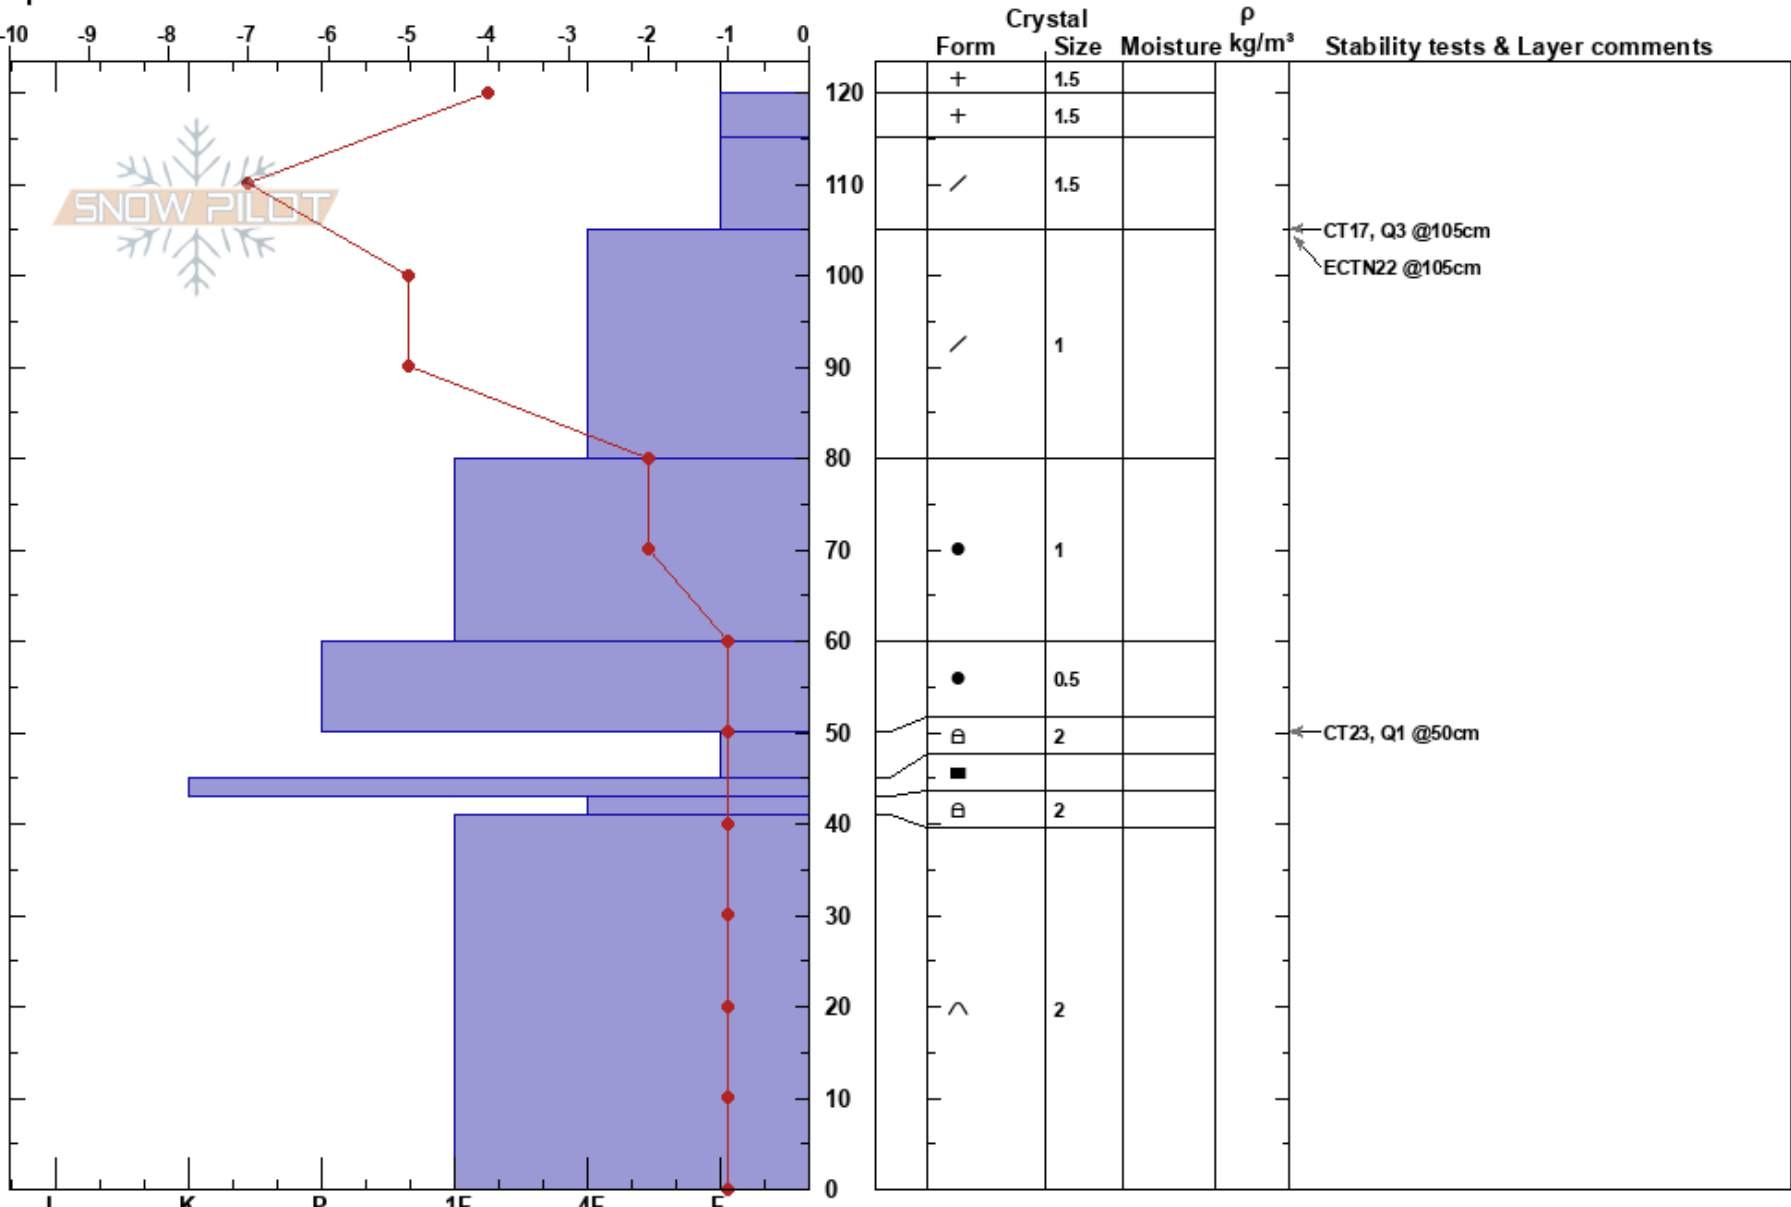

Dominion Peak
 Bitterroot
 MT
 Elevation: 5880 ft
 Aspect: 0°
 Specifics:

Melissa Hendrickson
 12/19/2019 - 10:20am
 Co-ord: 47.36852N, -115.58290W
 Slope Angle: 31°
 Wind Loading: previous

Stability: Fair
 Air Temperature: -5°C
 Sky Cover: OVC
 Precipitation: S2
 Wind: SW Moderate
 HS: 120
 PF: 100
 PS: 50
 50-45cm: Problematic layer

Notes: Non wind loaded areas had between 70 and 90 cm of snow. In those areas compression tests were failing at the same layers, with E taps. ECT no propagation.