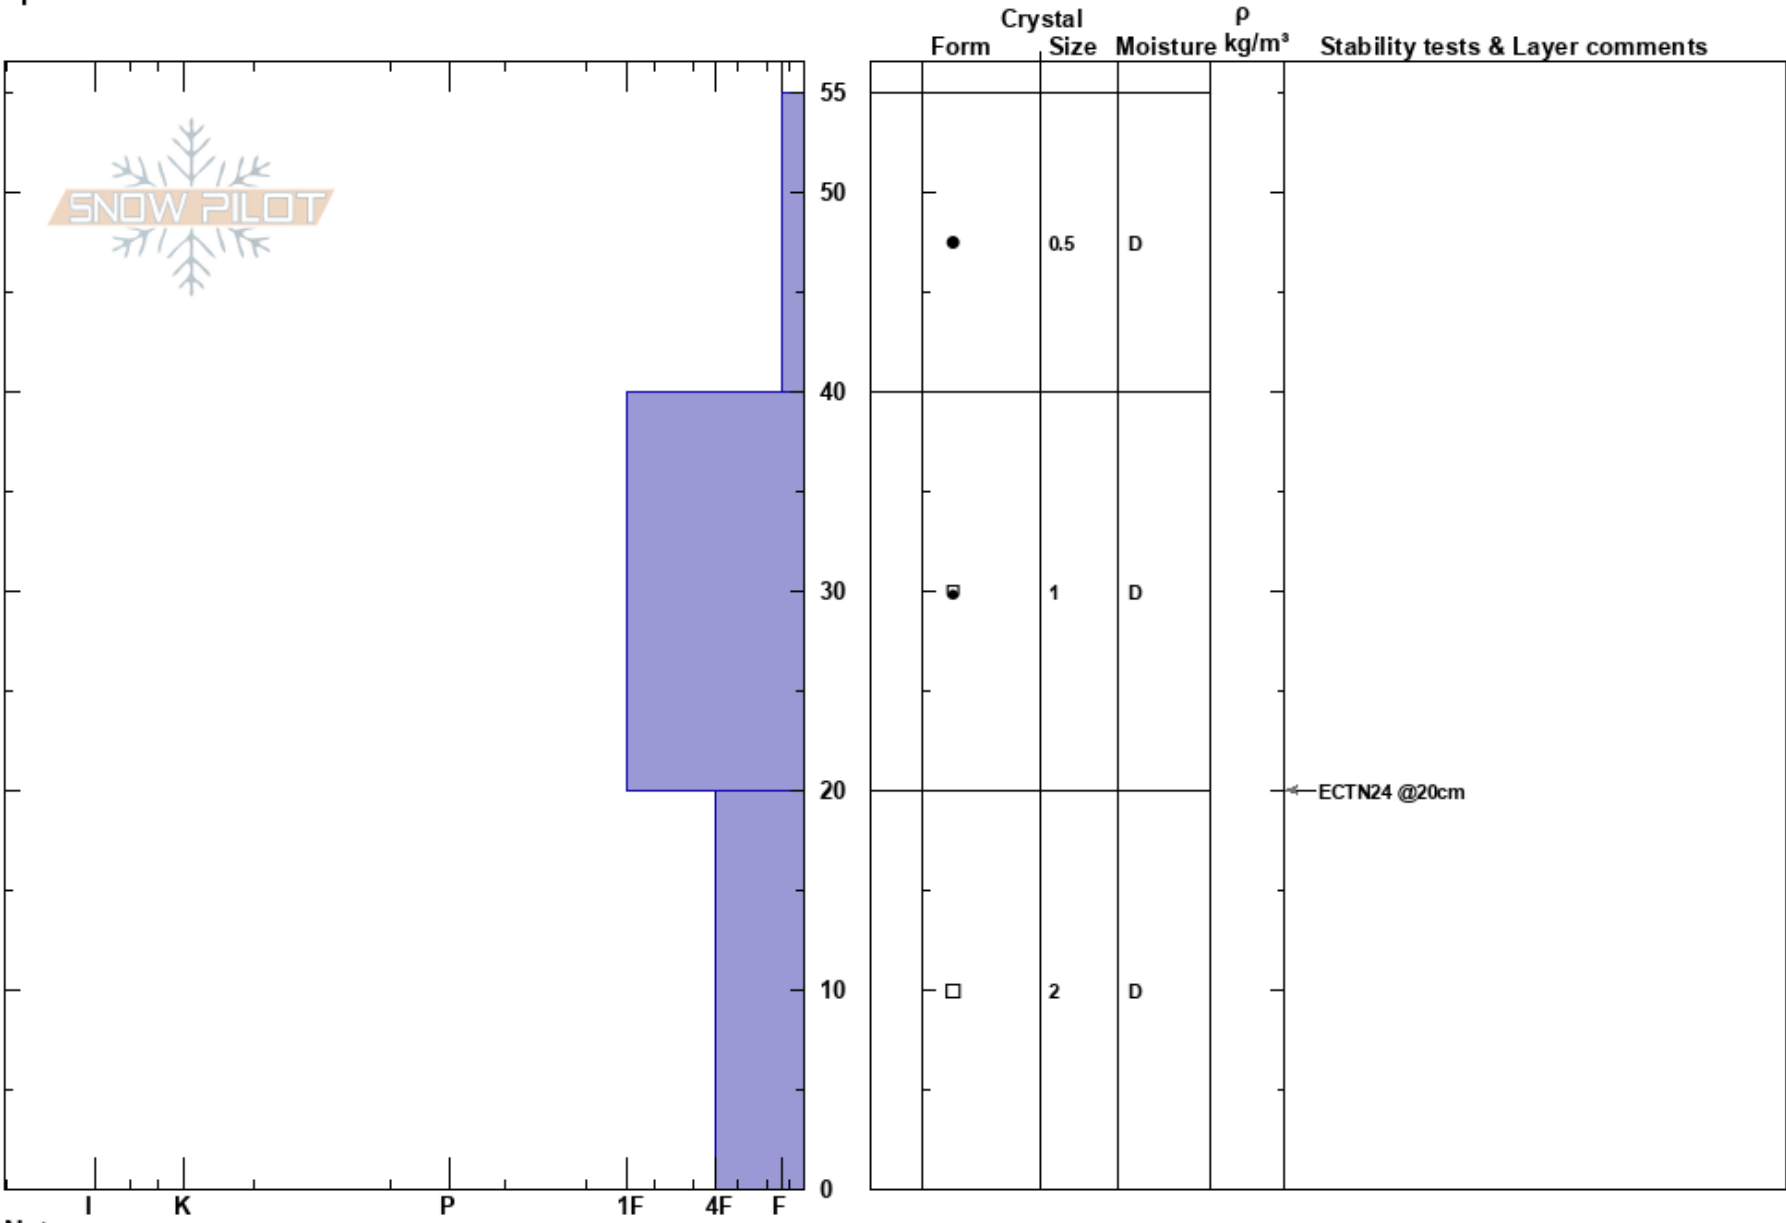

Red 1  
 San Juan Range  
 CO  
 Elevation: 12000 ft  
 Aspect: 135°  
 Specifics:

Colin Mitchell  
 12/19/2019 - 1:00pm  
 Co-ord: 37.90683N, -107.65590W  
 Slope Angle: 18°  
 Wind Loading: previous

Stability:  
 Air Temperature: -10°C  
 Sky Cover: BKN  
 Precipitation: NO  
 Wind: NW Moderate

HS:55  
 PF:30  
 PS:20  
 20-0cm: Problematic layer

Notes: