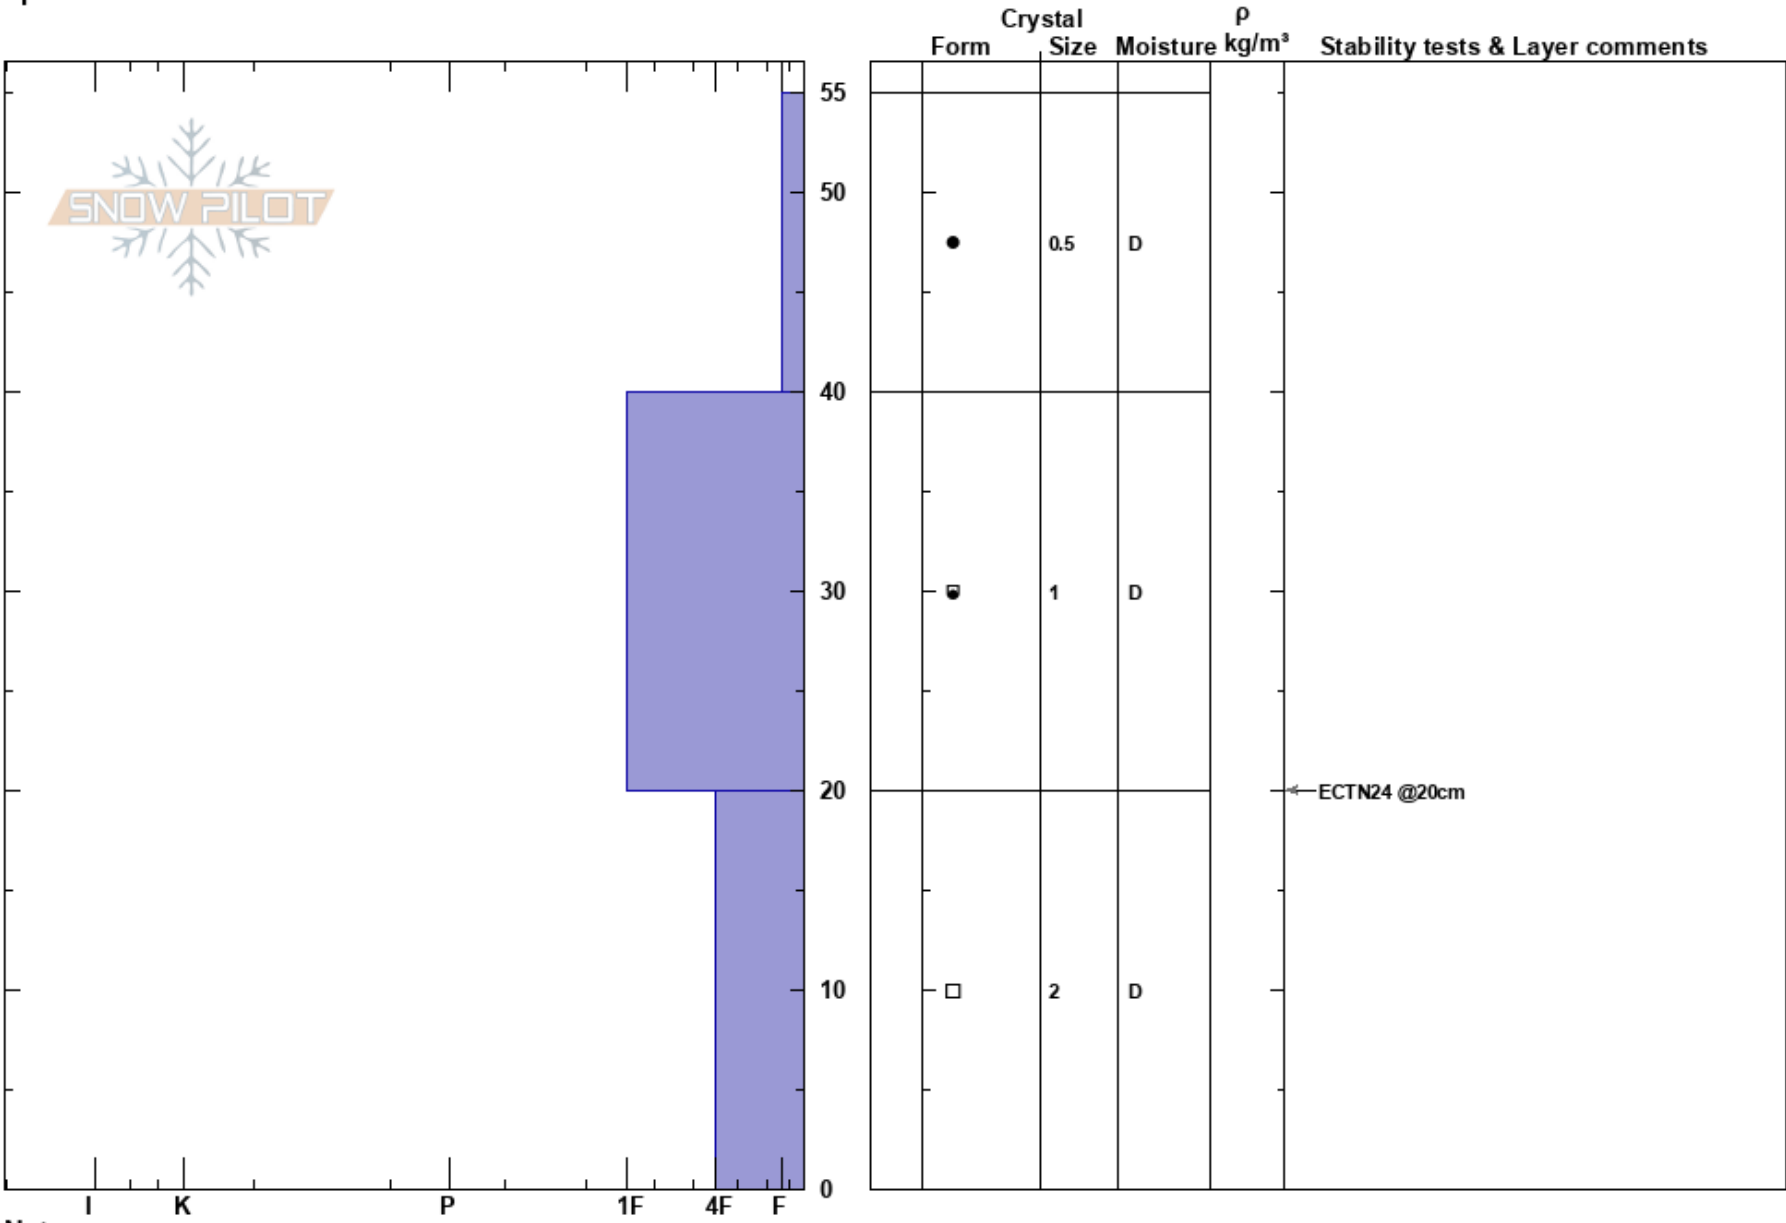

Red 1
 San Juan Range
 CO
 Elevation: 12000 ft
 Aspect: 135°
 Specifics:

Colin Mitchell
 12/19/2019 - 1:00pm
 Co-ord: 37.90683N, -107.65590W
 Slope Angle: 18°
 Wind Loading: previous

Stability:
 Air Temperature: -10°C
 Sky Cover: BKN
 Precipitation: NO
 Wind: NW Moderate

HS:55
 PF:30
 PS:20
 20-0cm: Problematic layer

Notes: