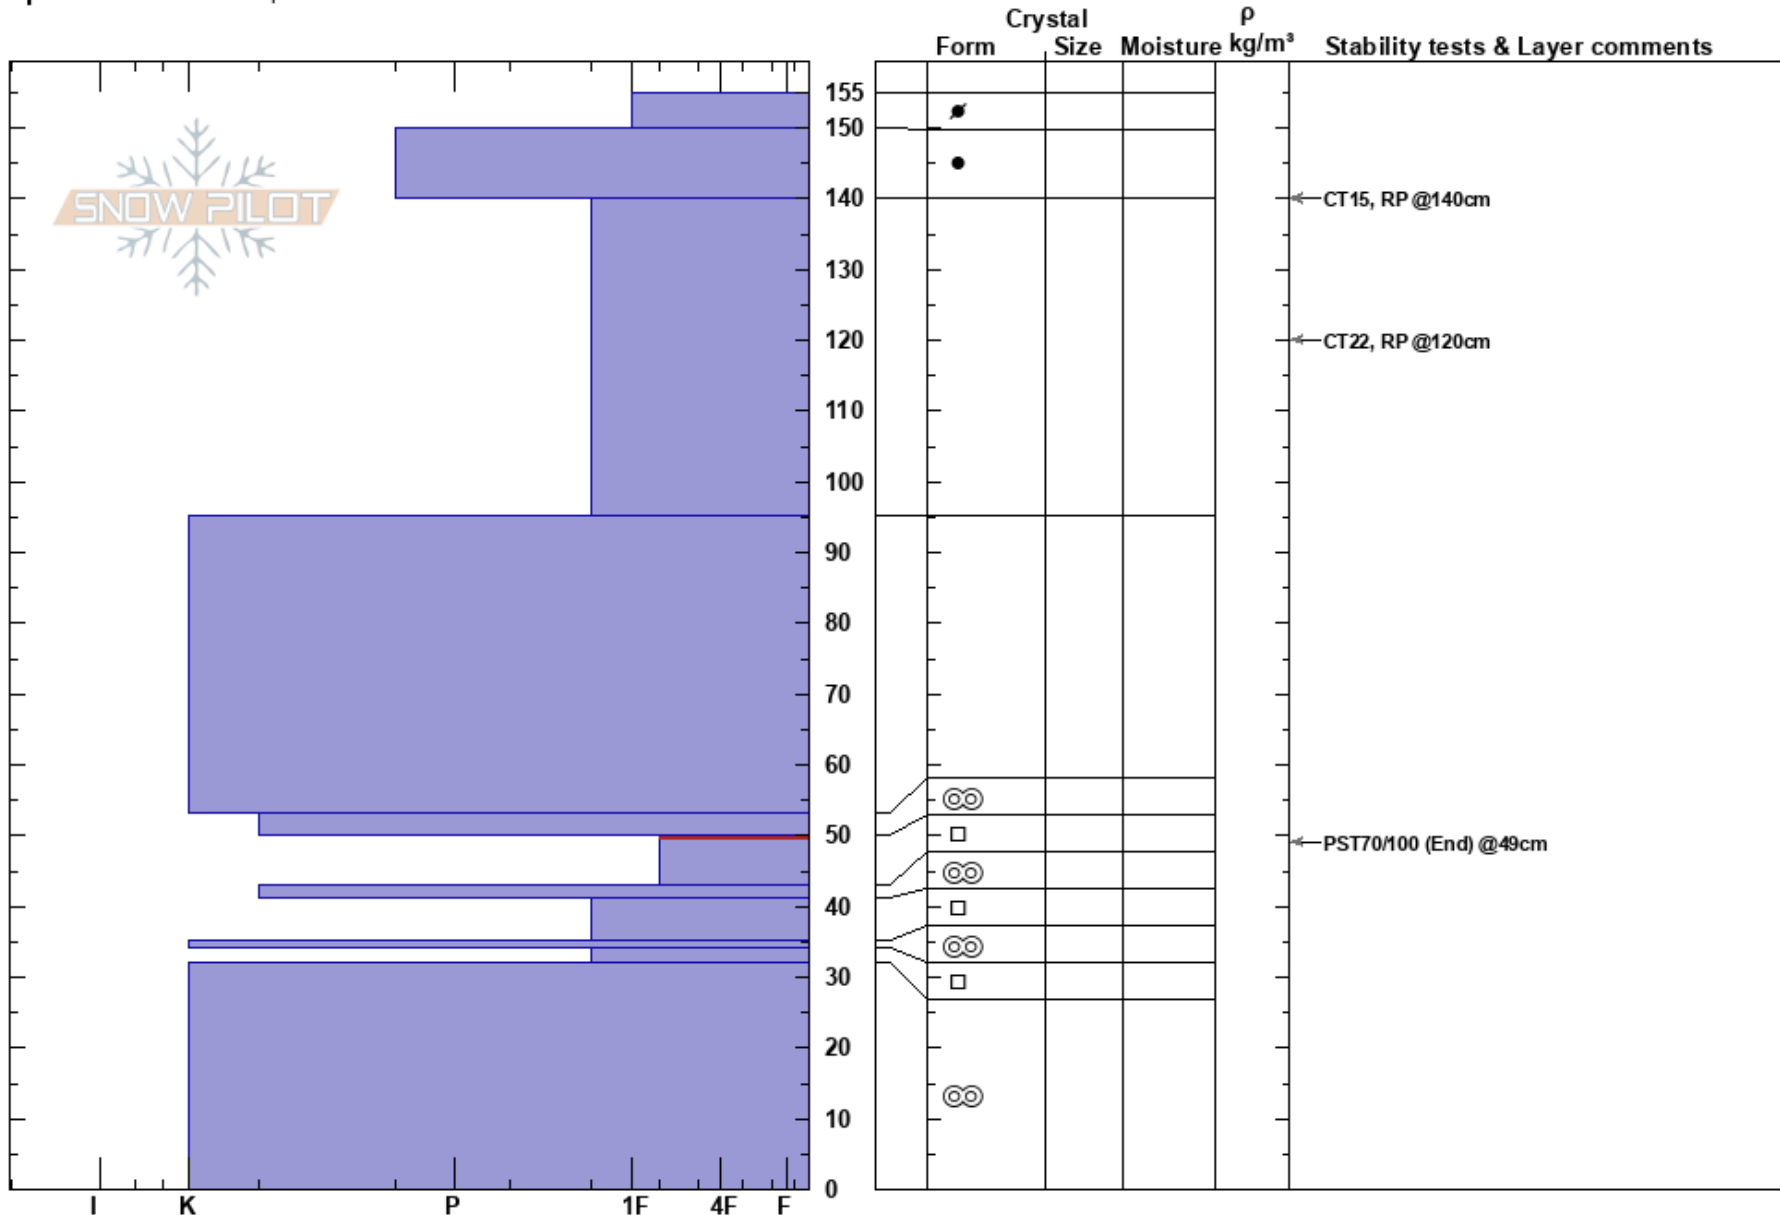

Pocket Rocket
 South Rockies
 AB
 Elevation: 2150 m
 Aspect: NE
 Specifics: We skied slope

Leslie Crawley
 19/12/2019 - 12:00
 Co-ord: 49.29638N, -114.42479W
 Slope Angle: 28°
 Wind Loading: yes

Stability:
 Air Temperature:
 Sky Cover: OVC
 Precipitation: S1
 Wind: SW Moderate

HS:155
 Layer Notes:
 50-43cm: Problematic layer

Notes: Cross loaded treeline feature with open small trees