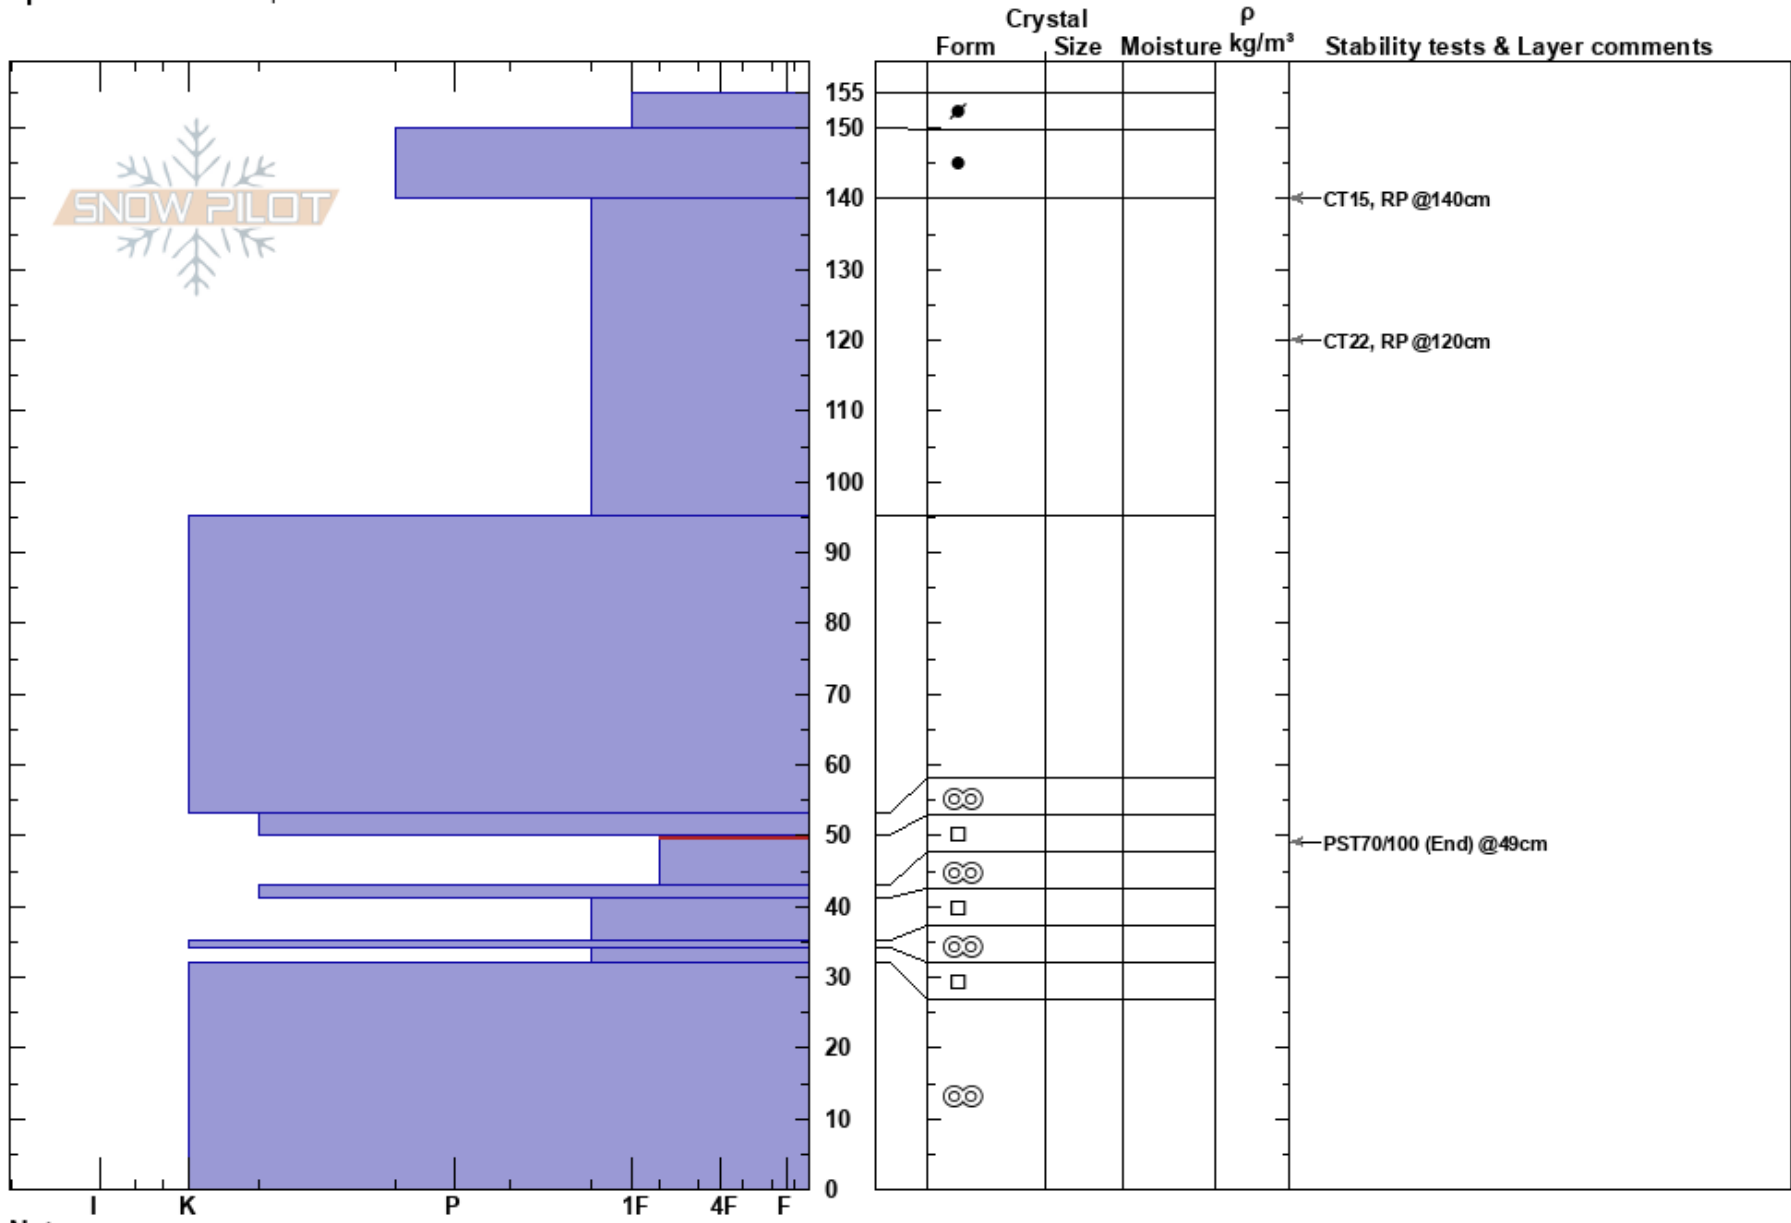

Pocket Rocket
 South Rockies
 AB
Elevation: 2150 m
Aspect: NE
Specifics: We skied slope

Leslie Crawley
 19/12/2019 - 12:00
Co-ord: 49.29638N, -114.42479W
Slope Angle: 28°
Wind Loading: yes

Stability:
Air Temperature:
Sky Cover: OVC
Precipitation: S1
Wind: SW Moderate

HS: 155
Layer Notes:
 50-43cm: Problematic layer

Notes: Cross loaded treeline feature with open small trees