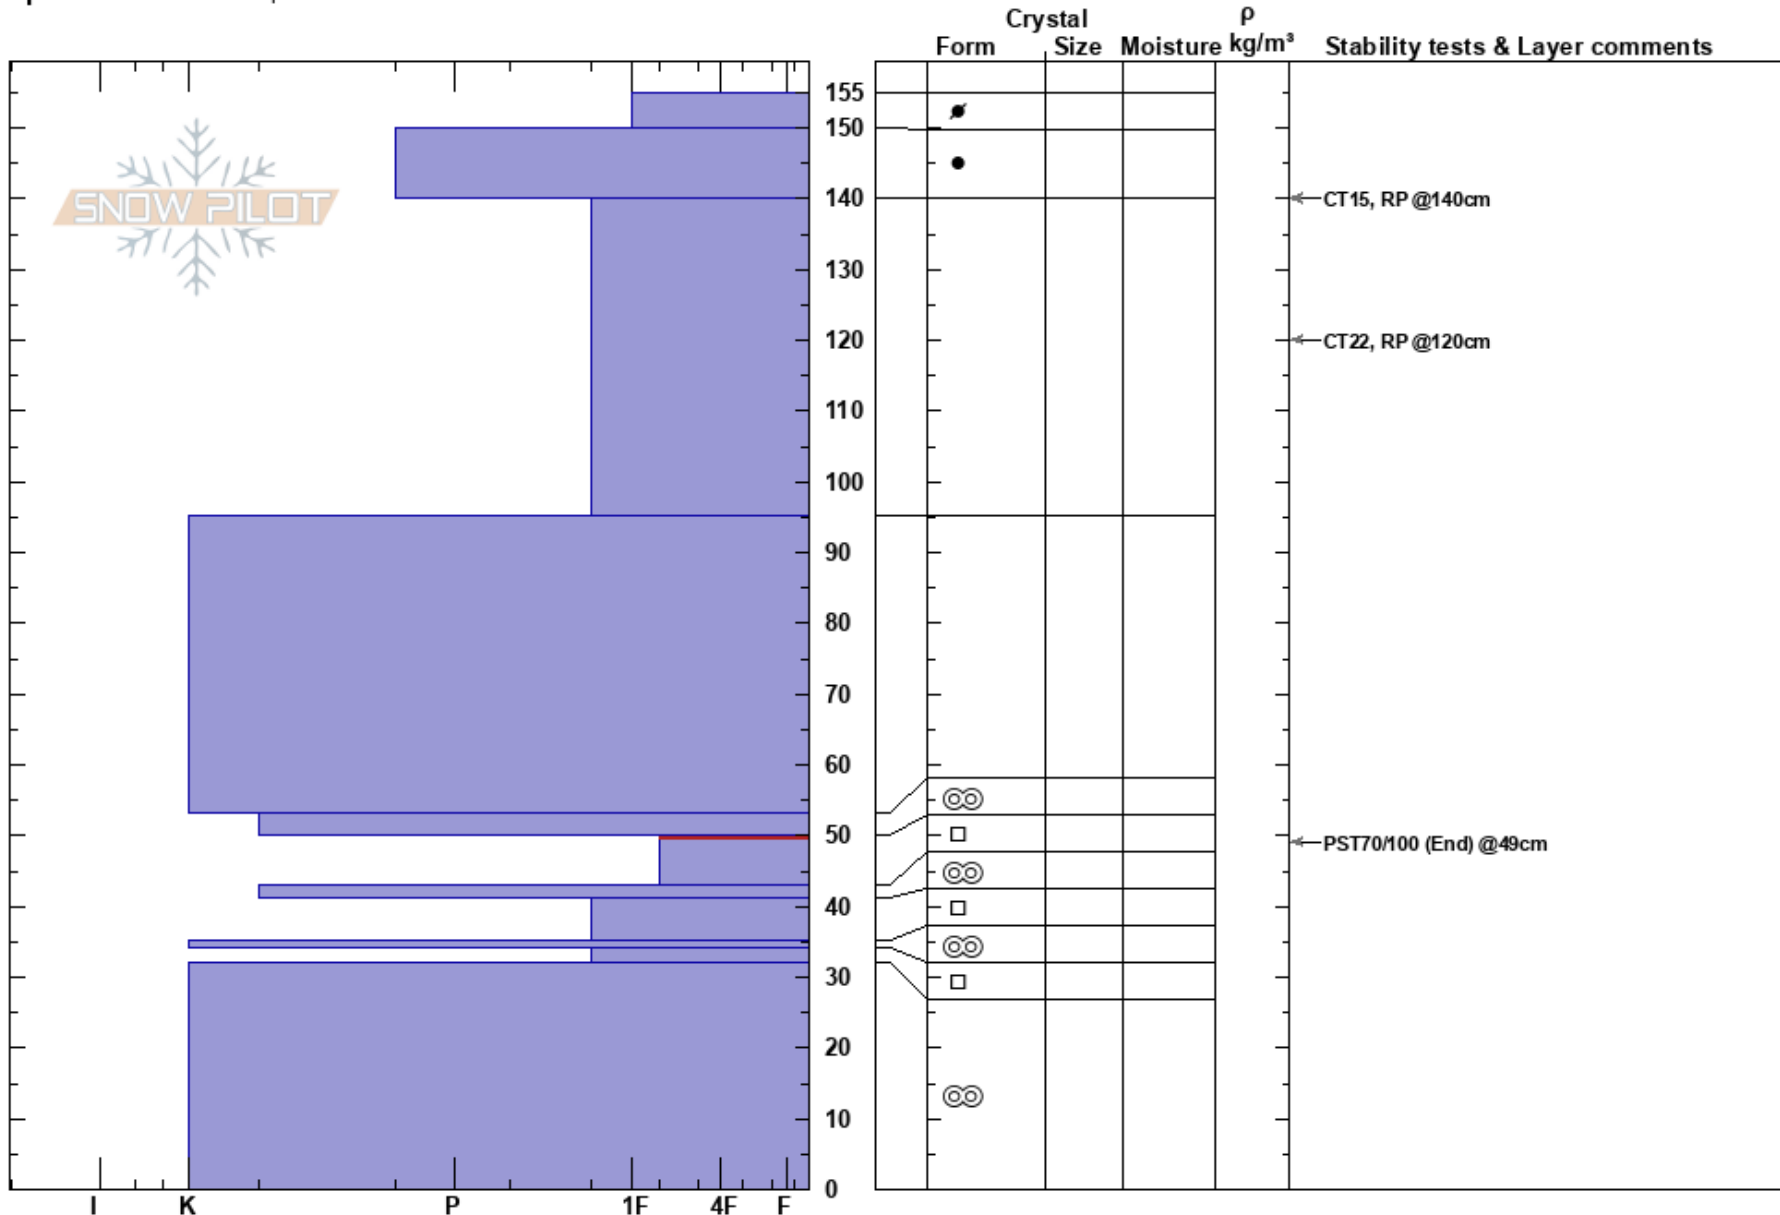

Pocket Rocket  
 South Rockies  
 AB  
**Elevation:** 2150 m  
**Aspect:** NE  
**Specifics:** We skied slope

Leslie Crawley  
 19/12/2019 - 12:00  
**Co-ord:** 49.29638N, -114.42479W  
**Slope Angle:** 28°  
**Wind Loading:** yes

**Stability:**  
**Air Temperature:**  
**Sky Cover:** OVC  
**Precipitation:** S1  
**Wind:** SW Moderate

**HS:** 155  
**Layer Notes:**  
 50-43cm: Problematic layer

**Notes:** Cross loaded treeline feature with open small trees