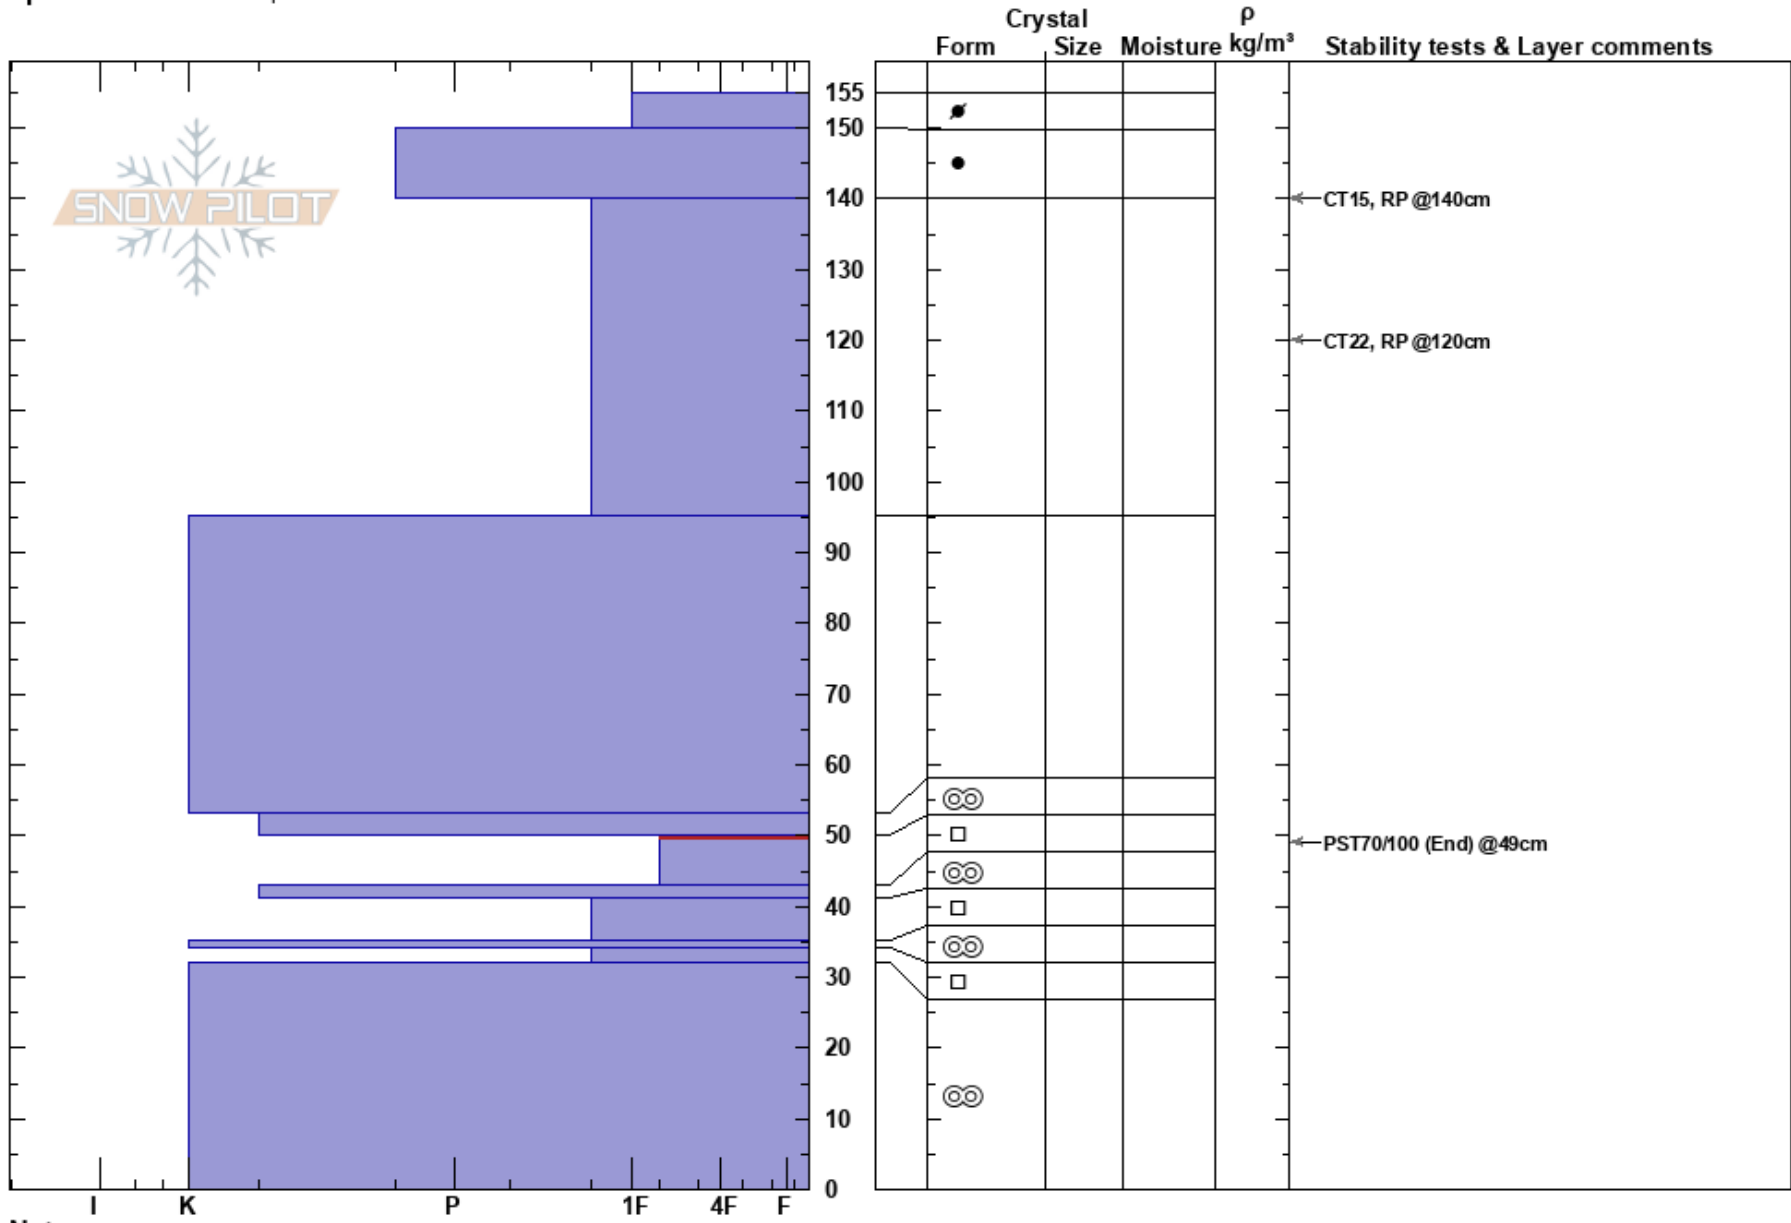

Pocket Rocket  
 South Rockies  
 AB  
**Elevation:** 2150 m  
**Aspect:** NE  
**Specifics:** We skied slope

Leslie Crawley  
 19/12/2019 - 12:00  
**Co-ord:** 49.29638N, -114.42479W  
**Slope Angle:** 28°  
**Wind Loading:** yes

**Stability:**  
**Air Temperature:** HS:155  
 50-43cm: Problematic layer  
**Sky Cover:** OVC  
**Precipitation:** S1  
**Wind:** SW Moderate

**Notes:** Cross loaded treeline feature with open small trees