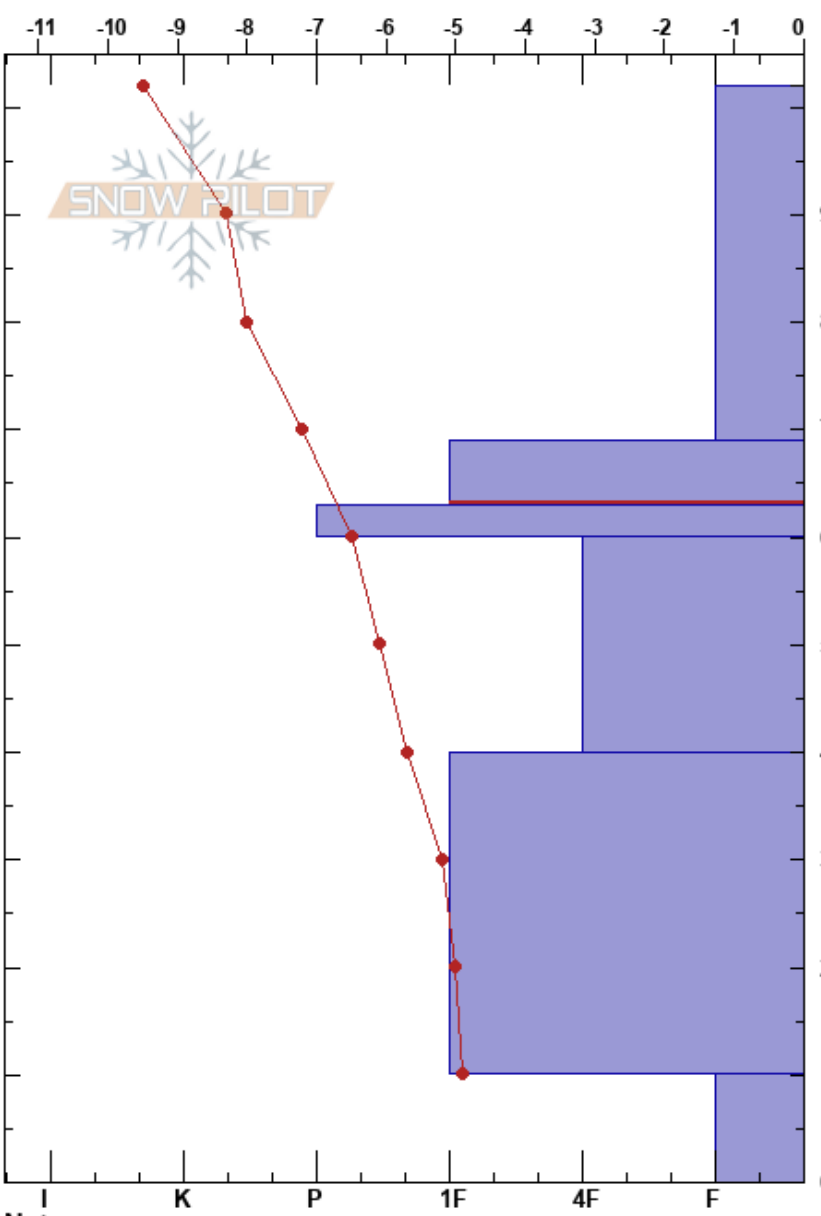

Snowprofile Leivi

Jarkko Kuusisto
19/12/2019 - 01:44

Stability: Very Good

HS:102

Layer Notes:
69-63cm: Problematic layer

Finland

Co-ord: 67.79688N, 24.85009E

Air Temperature: -8.4°C

PF:20

Elevation: 341 m

Slope Angle: 27°

Sky Cover: BKN

PS: 10

Aspect: NE

Wind Loading: yes

Precipitation: NO

Wind: W Moderate

Specifics: Pit dug in a Ski Area; We skied slope

Form	Crystal		Moisture	ρ kg/m³	Stability tests & Layer comments
	Size				
+	1.5				
⊙(●)	1.5(1)				
/	2				← CT5, SC @63cm ← CT1, SC @63cm
/	1				
/	1				
□	2.5				

Notes: First clear day after several days of snow fall