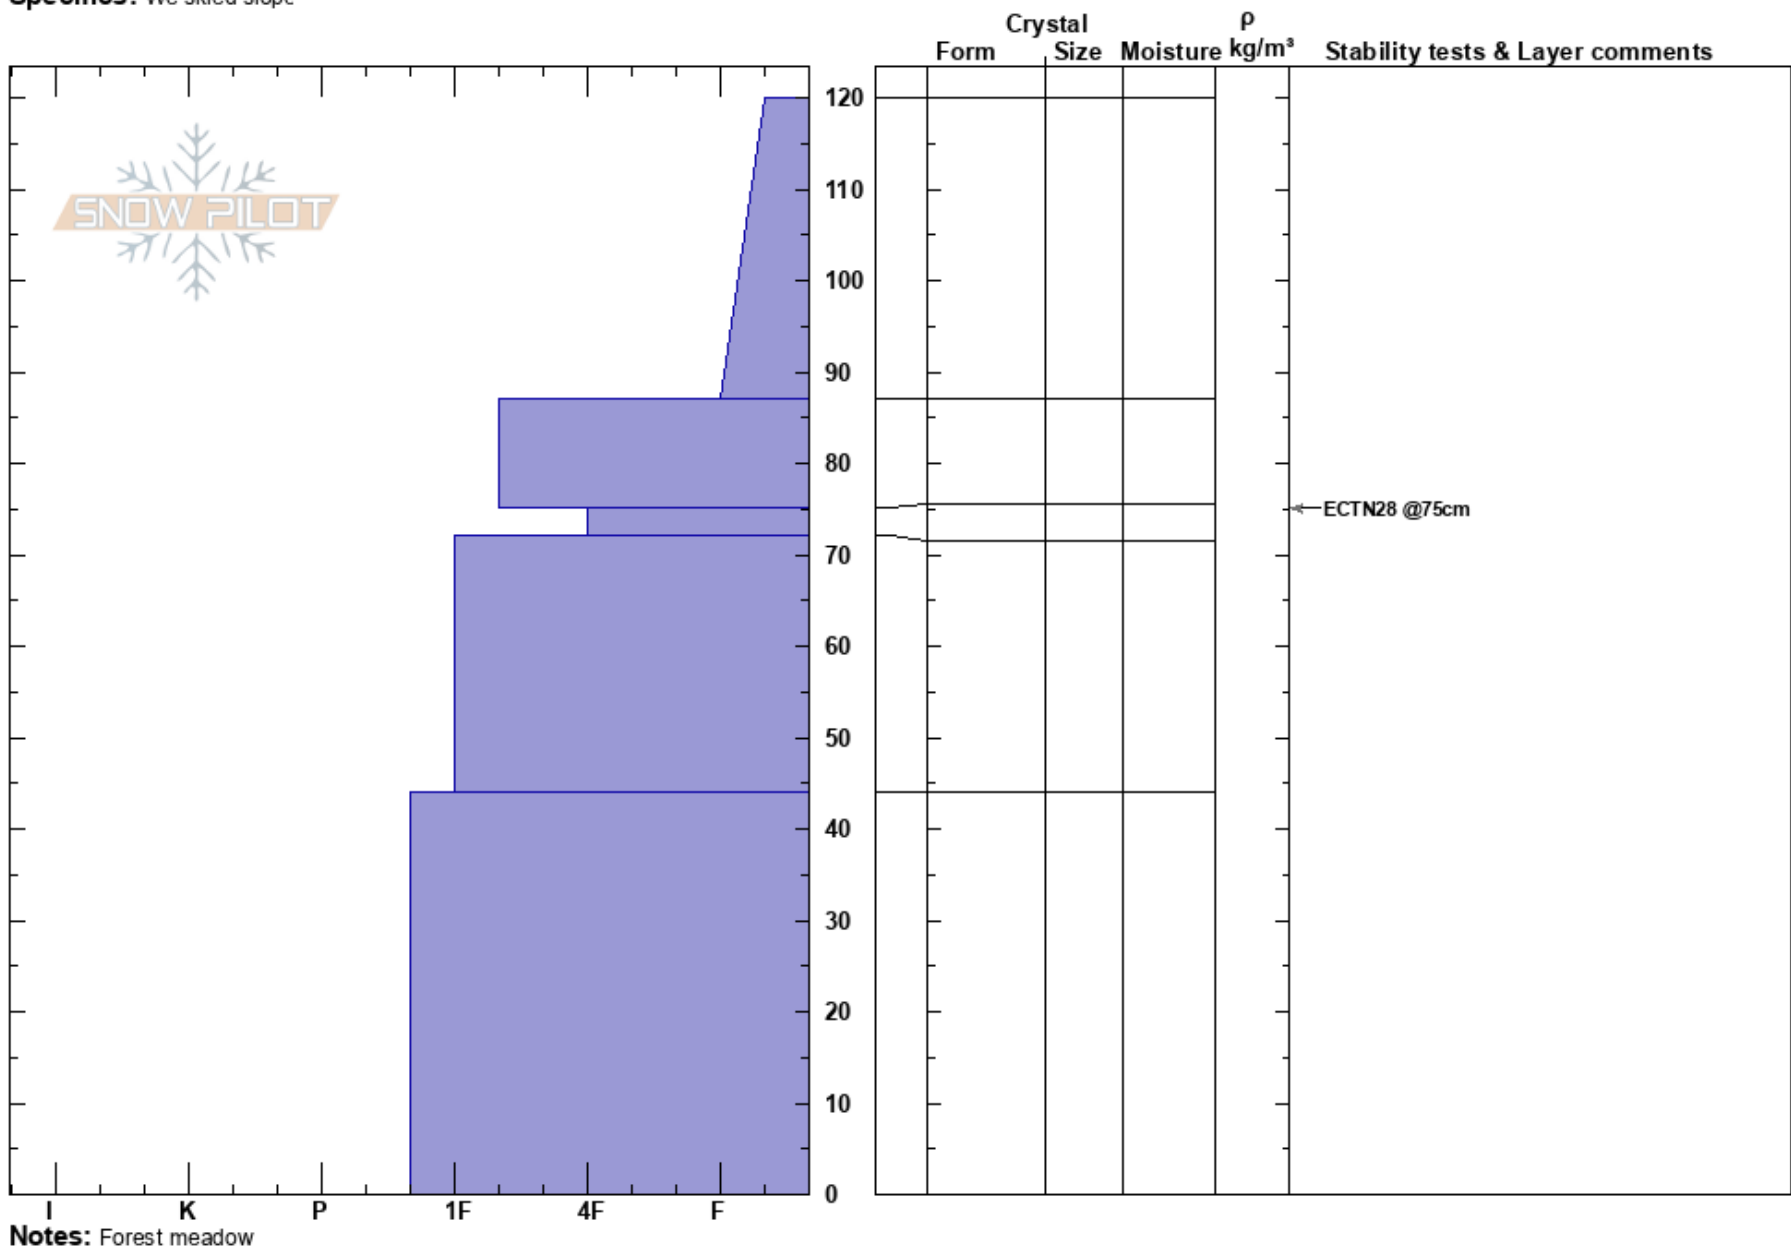

Лужба - Казыр (N)
 Luzhba
 Russia
Elevation: 600 m
Aspect: NE
Specifics: We skied slope

Andrey Volkovitskiy
 19/12/2019 - 11:00
Co-ord: 53.61101N, 88.94753E
Slope Angle: 27°
Wind Loading:

Stability:
Air Temperature: -13°C
Sky Cover: CLR
Precipitation: NO
Wind: Calm
HS: 120
PF: 60
PS: 25
 75-72cm: Problematic layer