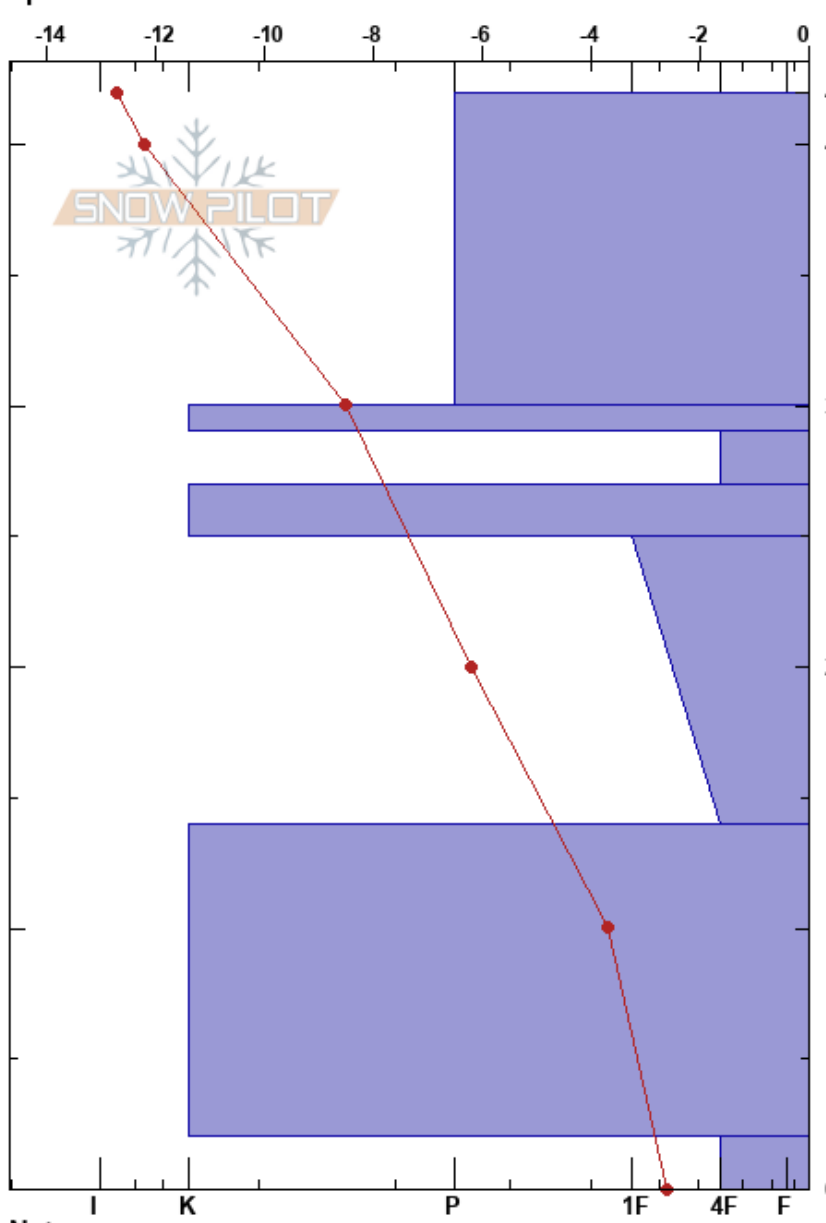

RMB Fäbosväng
 Funäsfjällen
 Sweden
 Elevation: 890 m
 Aspect: NE
 Specifics:

John Wilcoxon
 19/12/2019 - 04:21
 Co-ord: 31U 552928E 5979836N
 Slope Angle: 28°
 Wind Loading:

Stability:
 Air Temperature: -9°C
 Sky Cover: SCT
 Precipitation: NO
 Wind: Calm

HS:42
 PF:2
 Layer Notes:

Form	Crystal		ρ kg/m ³	Stability tests & Layer comments
	Size	Moisture		
.	0.1-0.3			
⊙				
□	1.5			
⊙				
□ (^)	1.5-3			←ECTP15 @24cm
⊙				
^				

Notes: