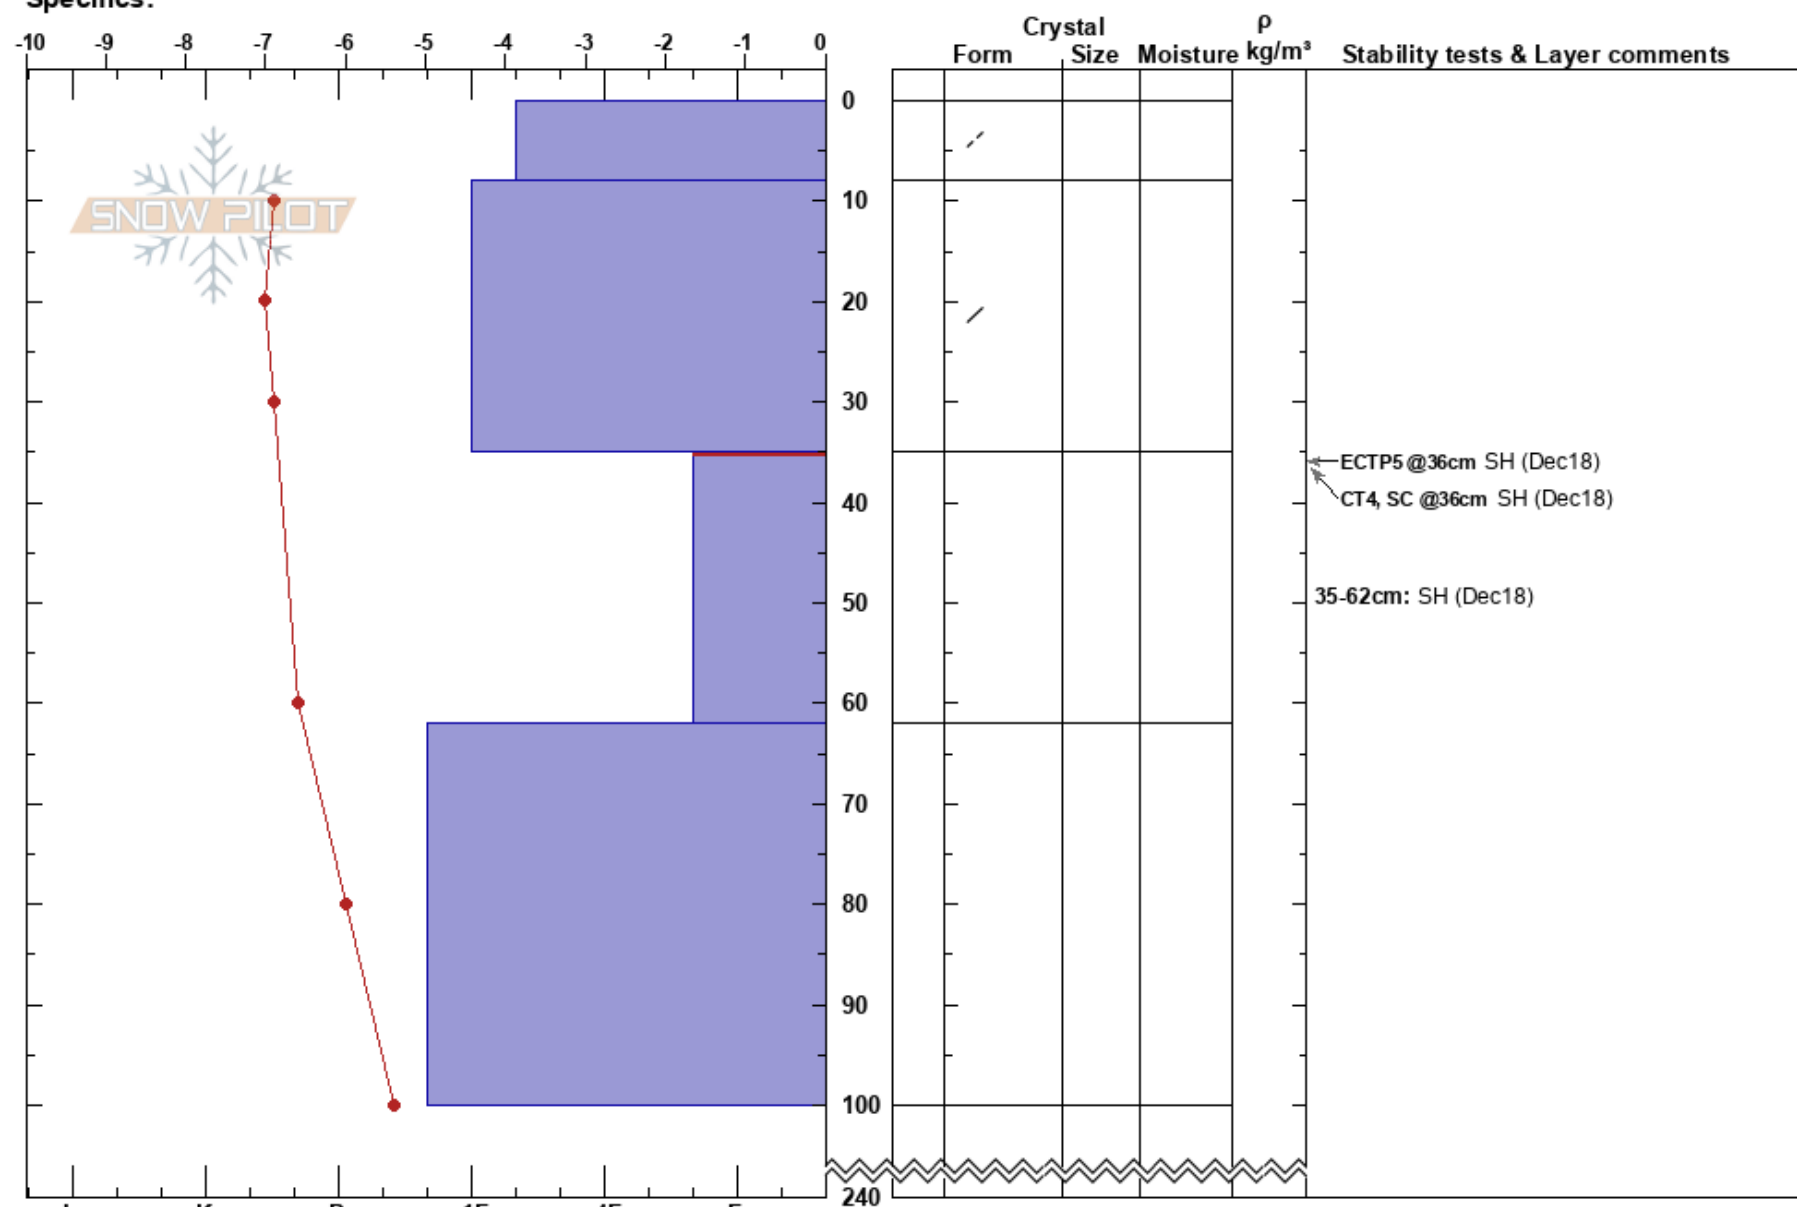

Lil Borkan East
 Borkafjället
 Sweden
 Elevation: 859 m
 Aspect: SE
 Specifics:
 Tyler Curtis
 19/12/2019 - 11:00
 Co-ord: 65.21266N, 15.47527E
 Slope Angle: 28°
 Wind Loading: yes

Stability:
 Air Temperature: -3.8°C
 Sky Cover: SCT
 Precipitation: NO
 Wind: NW Moderate
 HS:240
 PF:30
 35-62cm: SH (Dec18)
 35-62cm: Problematic layer

Notes: M-S Northwest wind overnight with deposit and WSL in Lee aspects on Dec.18 SH.