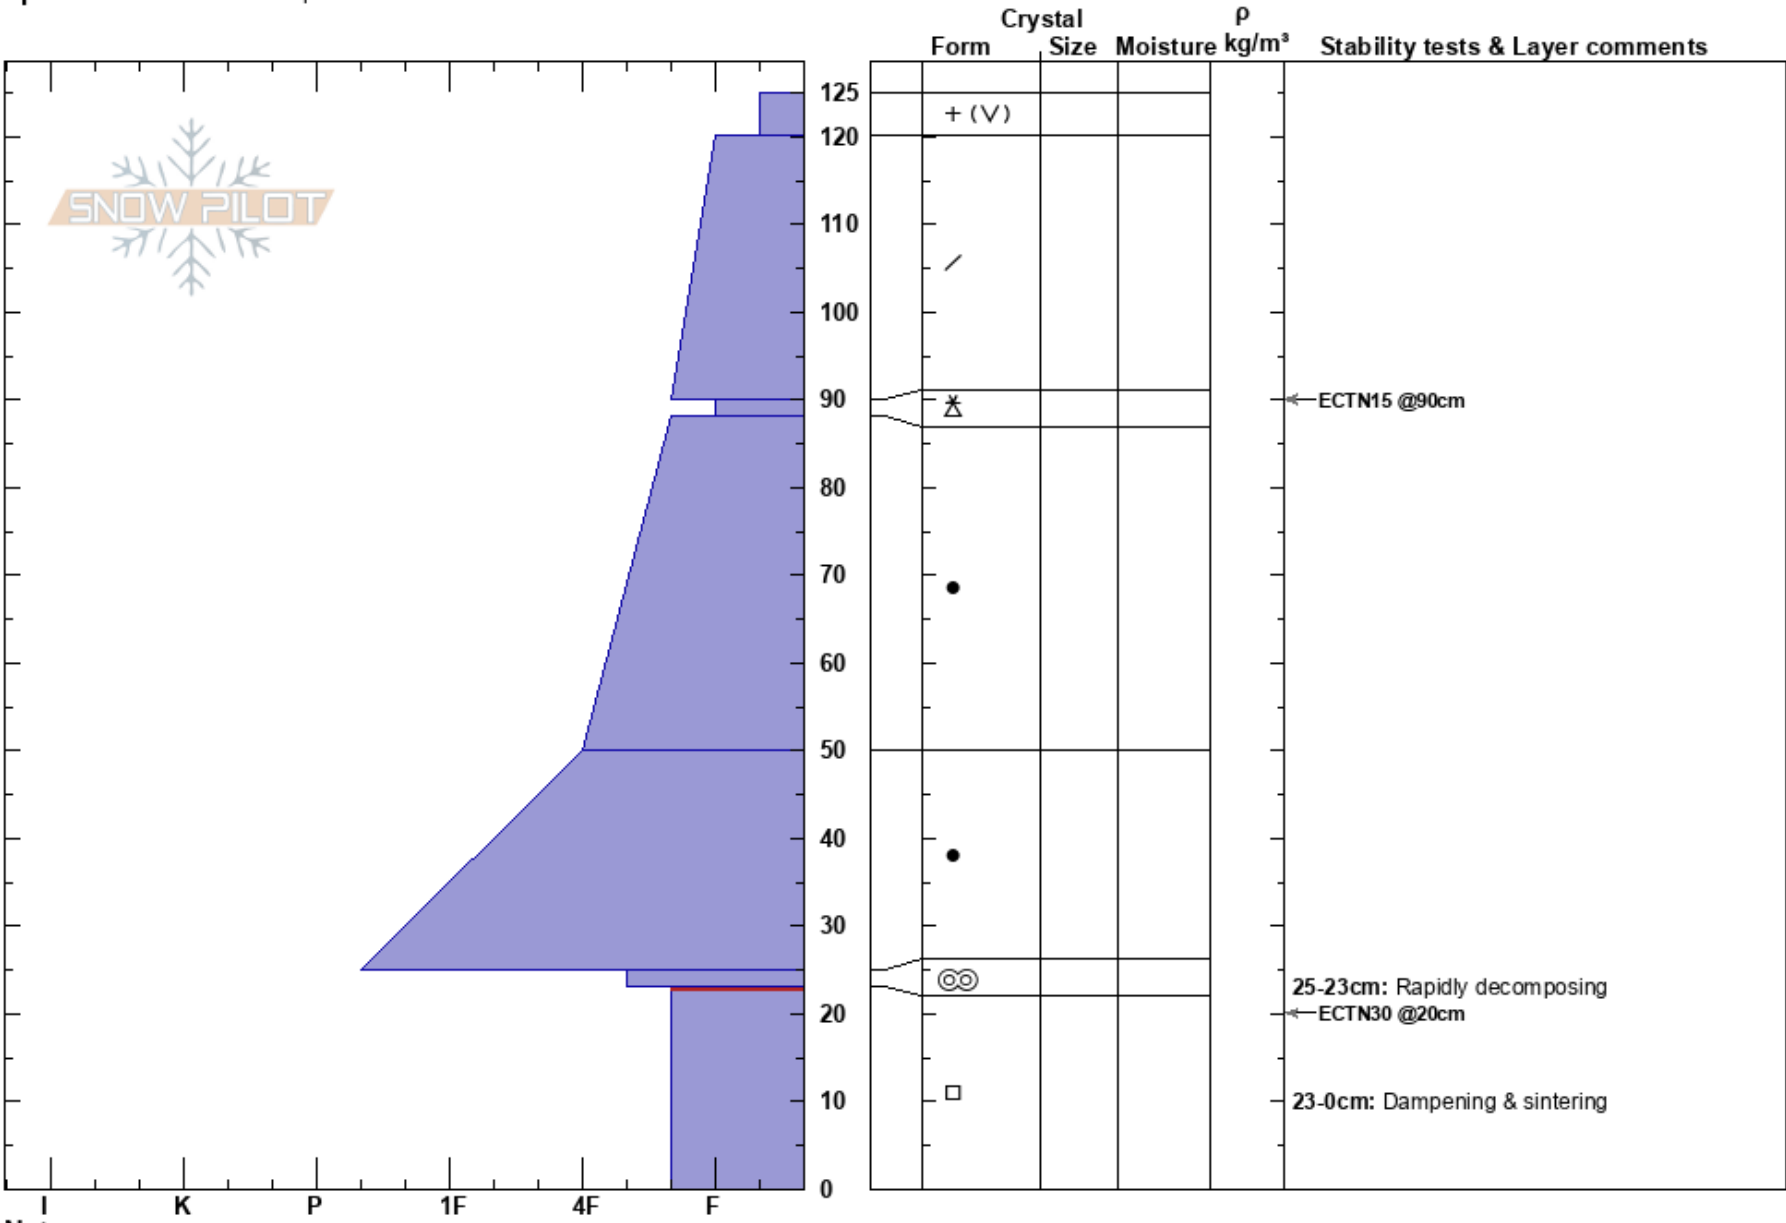

Porter Fork  
 Wasatch Range  
 UT  
 Elevation: 8700 ft  
 Aspect: N  
 Specifics: Ski tracks on slope

Greg Gagne  
 12/18/2019 - 11:00am  
 Co-ord:  
 Slope Angle:  
 Wind Loading:

Stability:  
 Air Temperature:  
 Sky Cover: FEW  
 Precipitation: NO  
 Wind: Calm

HS:125  
 Layer Notes:  
 25-23cm: Rapidly decomposing  
 23-0cm: Dampening & sintering  
 23-0cm: Problematic layer

Notes: