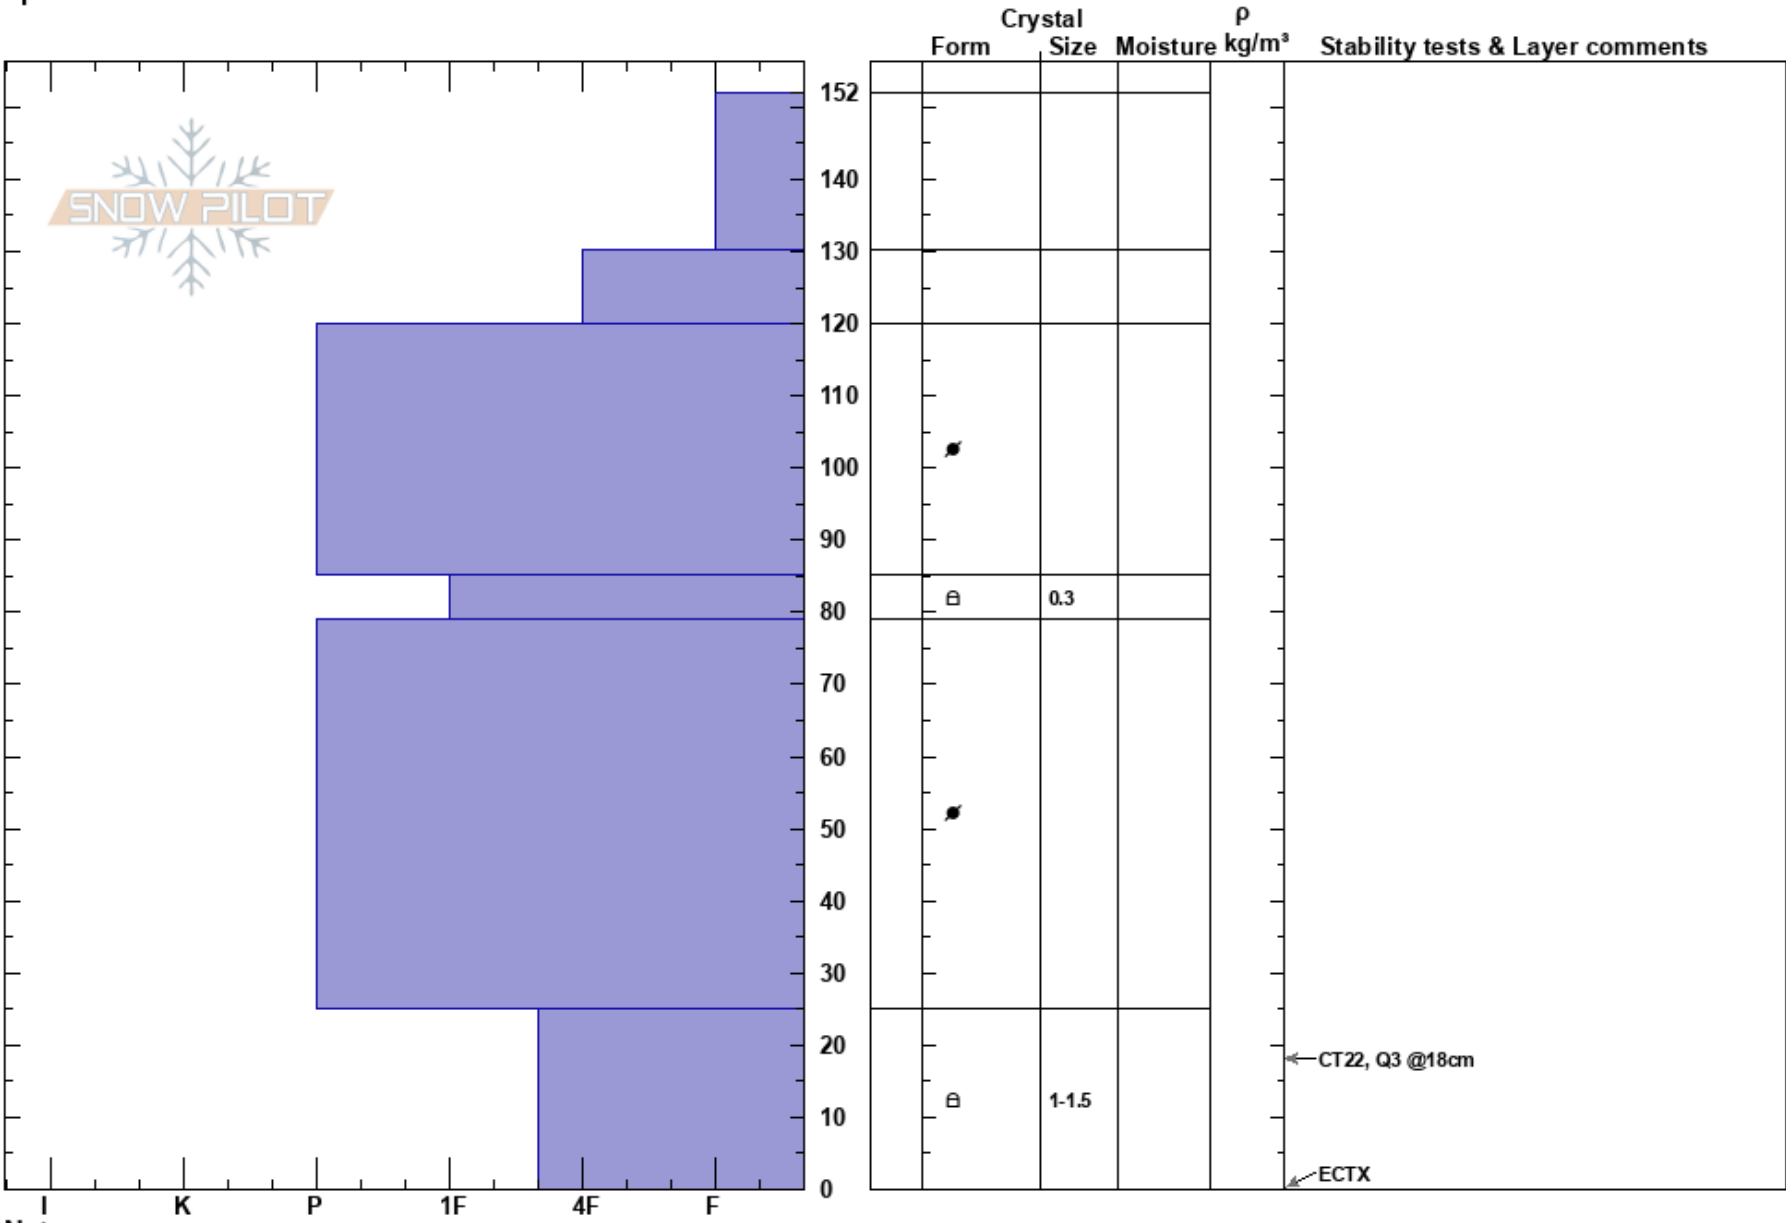

Dream Dome
 RMNP
 CO
 Elevation: 10300 ft
 Aspect: E
 Specifics:

Jason Maurer
 12/18/2019 - 1:00pm
 Co-ord:
 Slope Angle: 15°
 Wind Loading: previous

Stability:
 Air Temperature:
 Sky Cover: CLR
 Precipitation: NO
 Wind: NW Light Breeze

HS:152
 Layer Notes:
 25-0cm: Problematic layer

Notes: