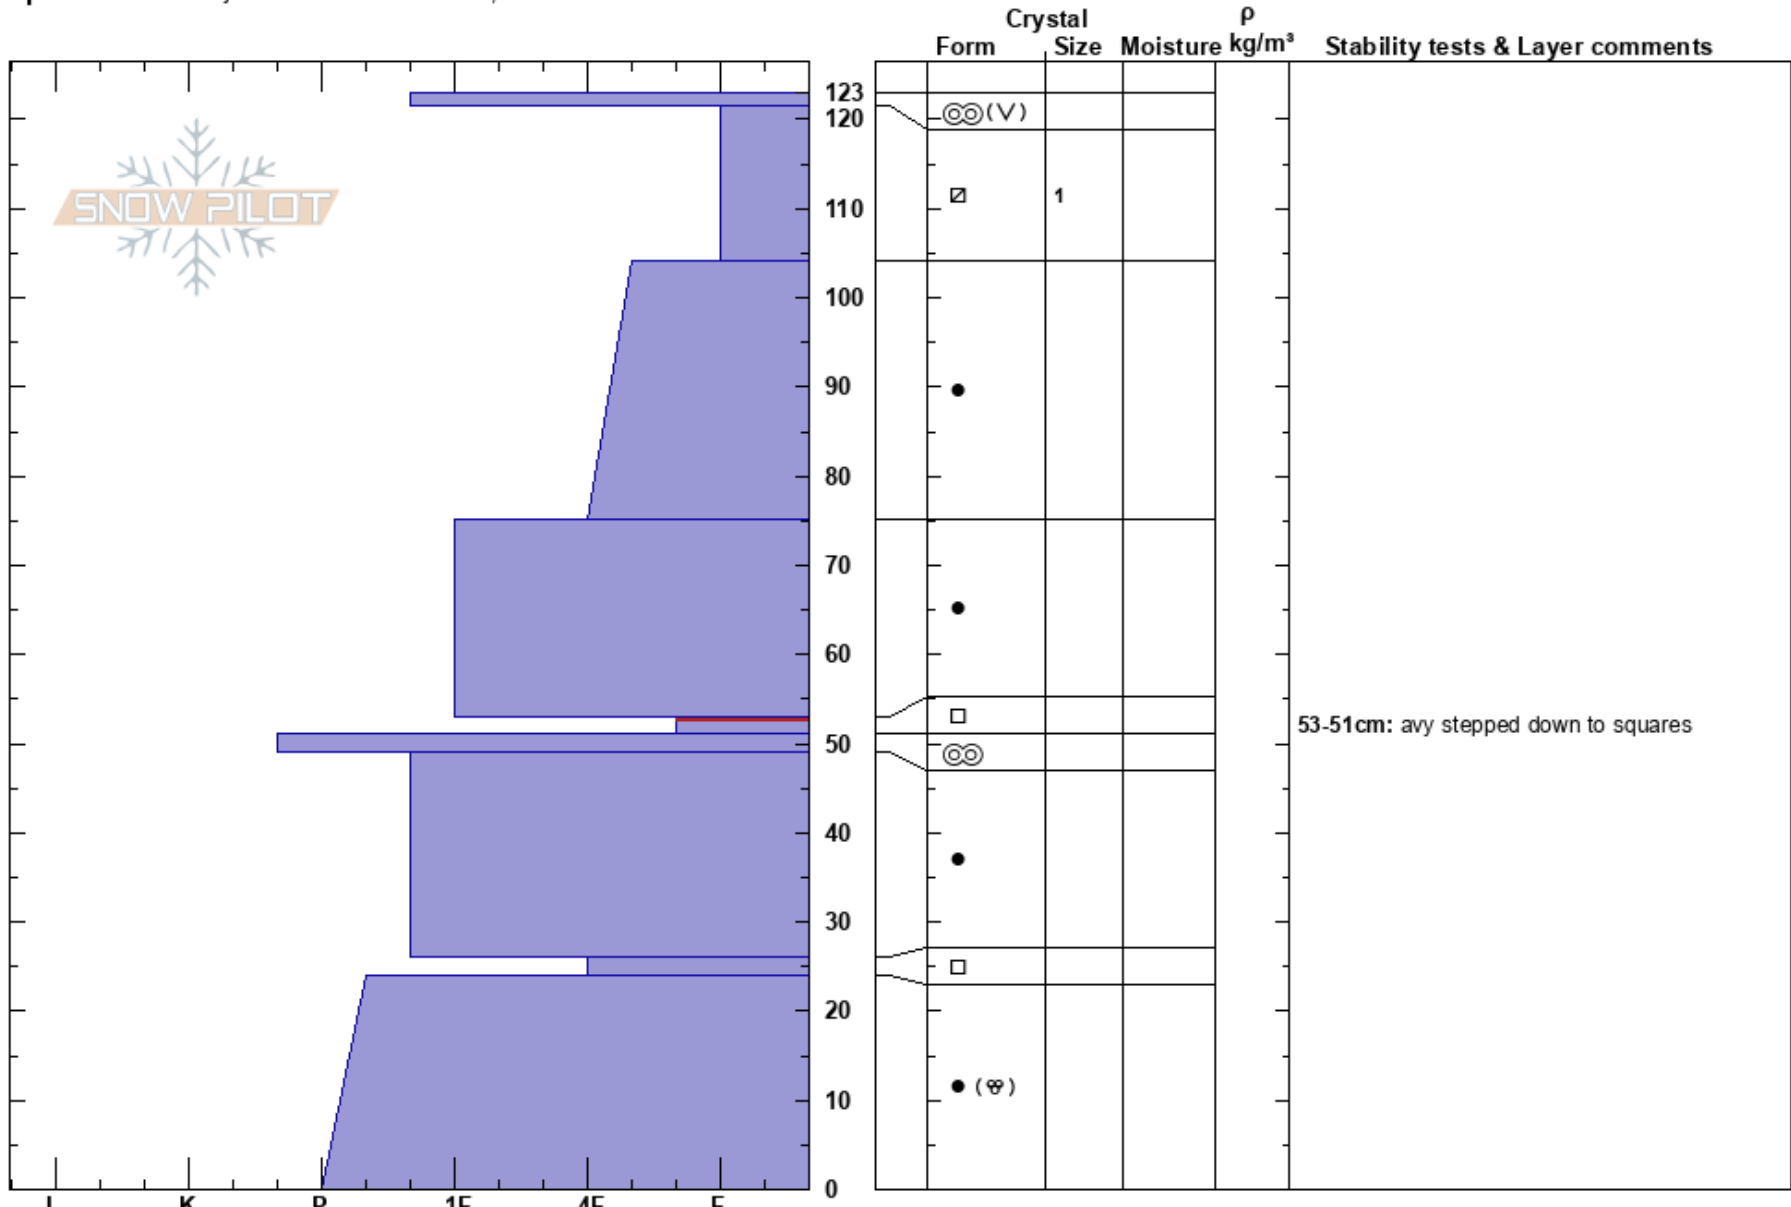

Wood Camp Avalanche toby weed  
 Bear River Range 12/18/2019 - 2:30pm  
 UT  
 Elevation: 8193 ft  
 Aspect: E  
 Specifics: Pit is adjacent to avalanche: crown;

Stability:  
 Air Temperature: 32°F  
 Sky Cover: BKN  
 Precipitation: NO  
 Wind: Calm  
 HS: 123  
 PF: 57  
 PS: 20  
 Layer Notes:  
 53-51cm: avy stepped down to squares  
 53-51cm: Problematic layer

Notes: Looked at a large natural event including at least 3 large bowls with 2-3' x 500-800' crown lines. Extensive avalanches from 12-15-19 ran about 2000 vrt'