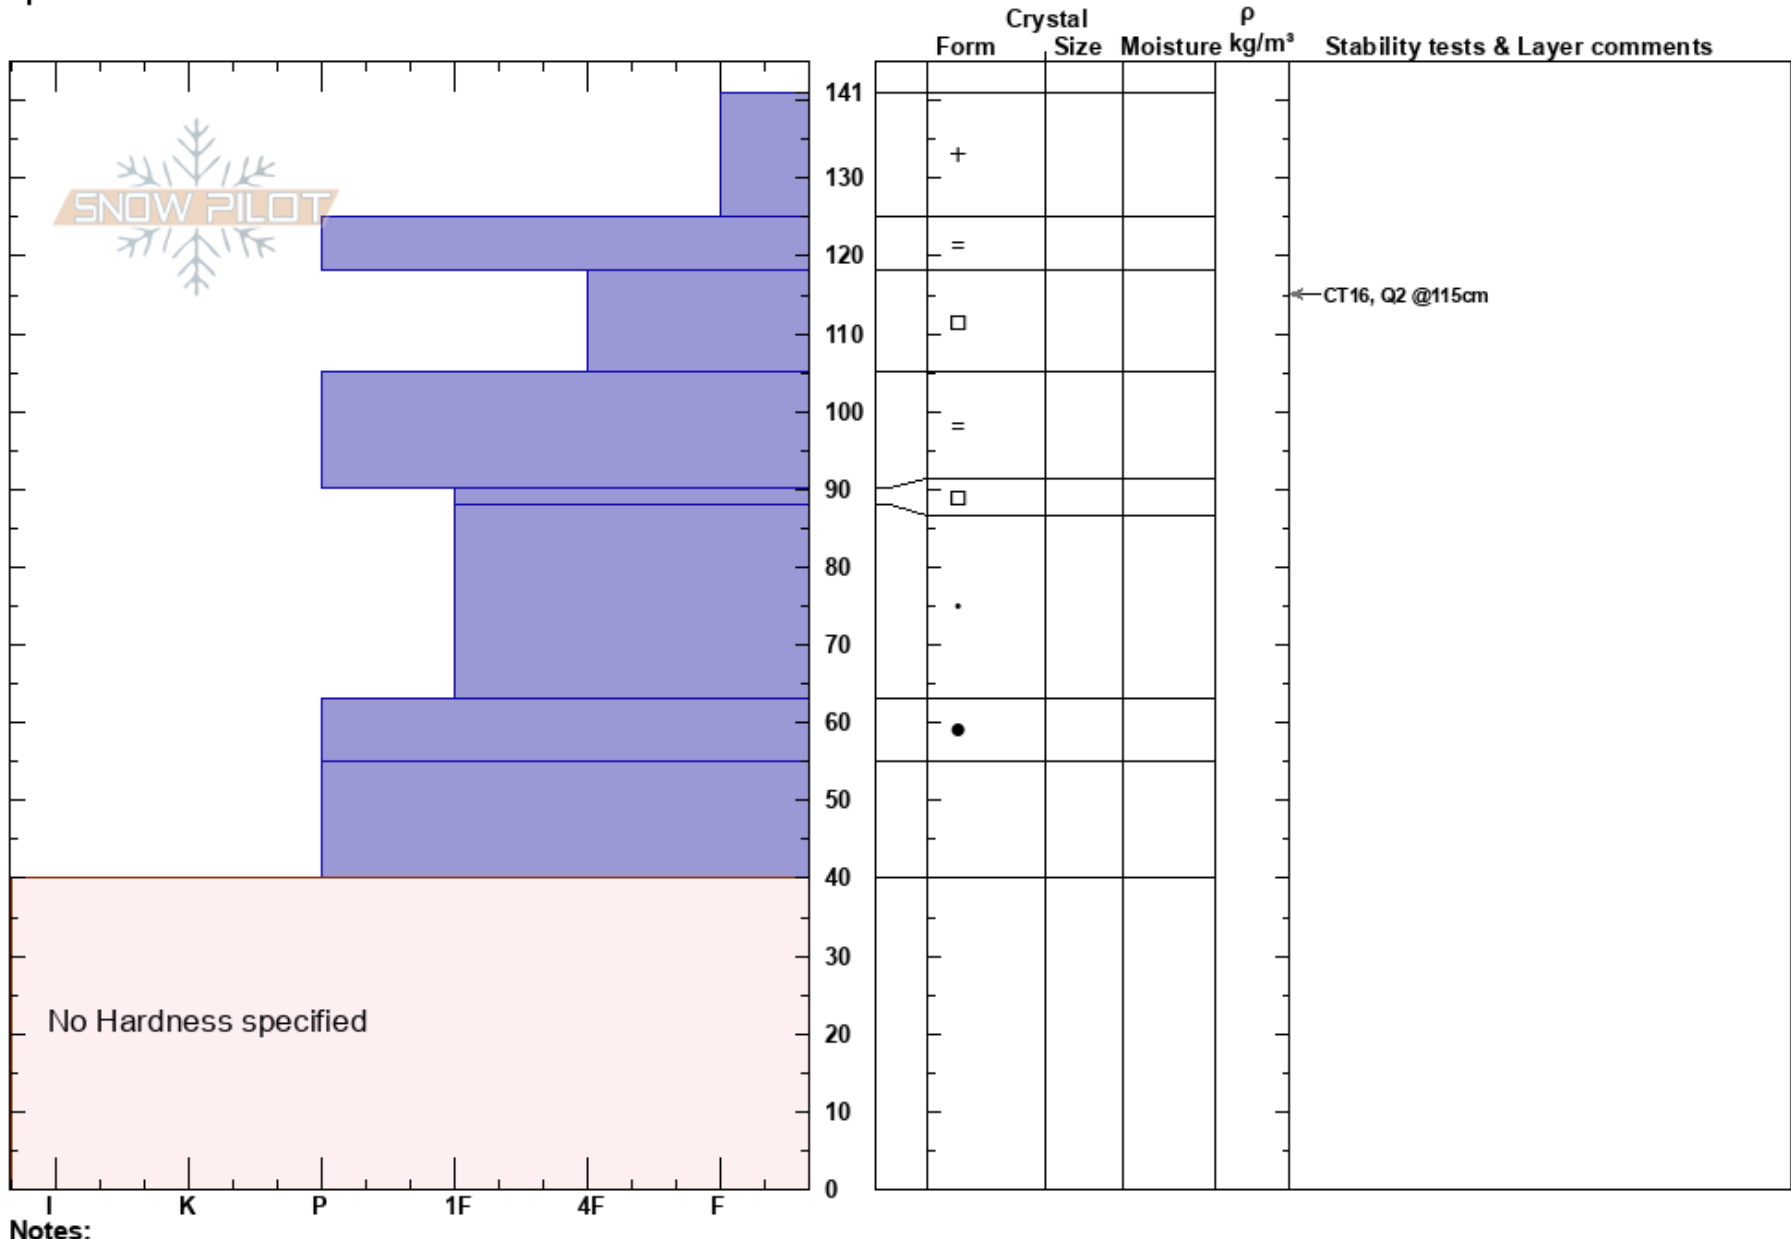

Tophet Ridge
 Lassen Volcanic National
 CA
 Elevation: 7500 ft
 Aspect: NE
 Specifics:
 Max Wittenberg
 12/18/2019 - 12:30pm
 Co-ord:
 Slope Angle: 25°
 Wind Loading: no

Stability:
 Air Temperature: -3°C
 Sky Cover: OVC
 Precipitation: S2
 Wind: SW Calm
 HS:141
 Layer Notes: