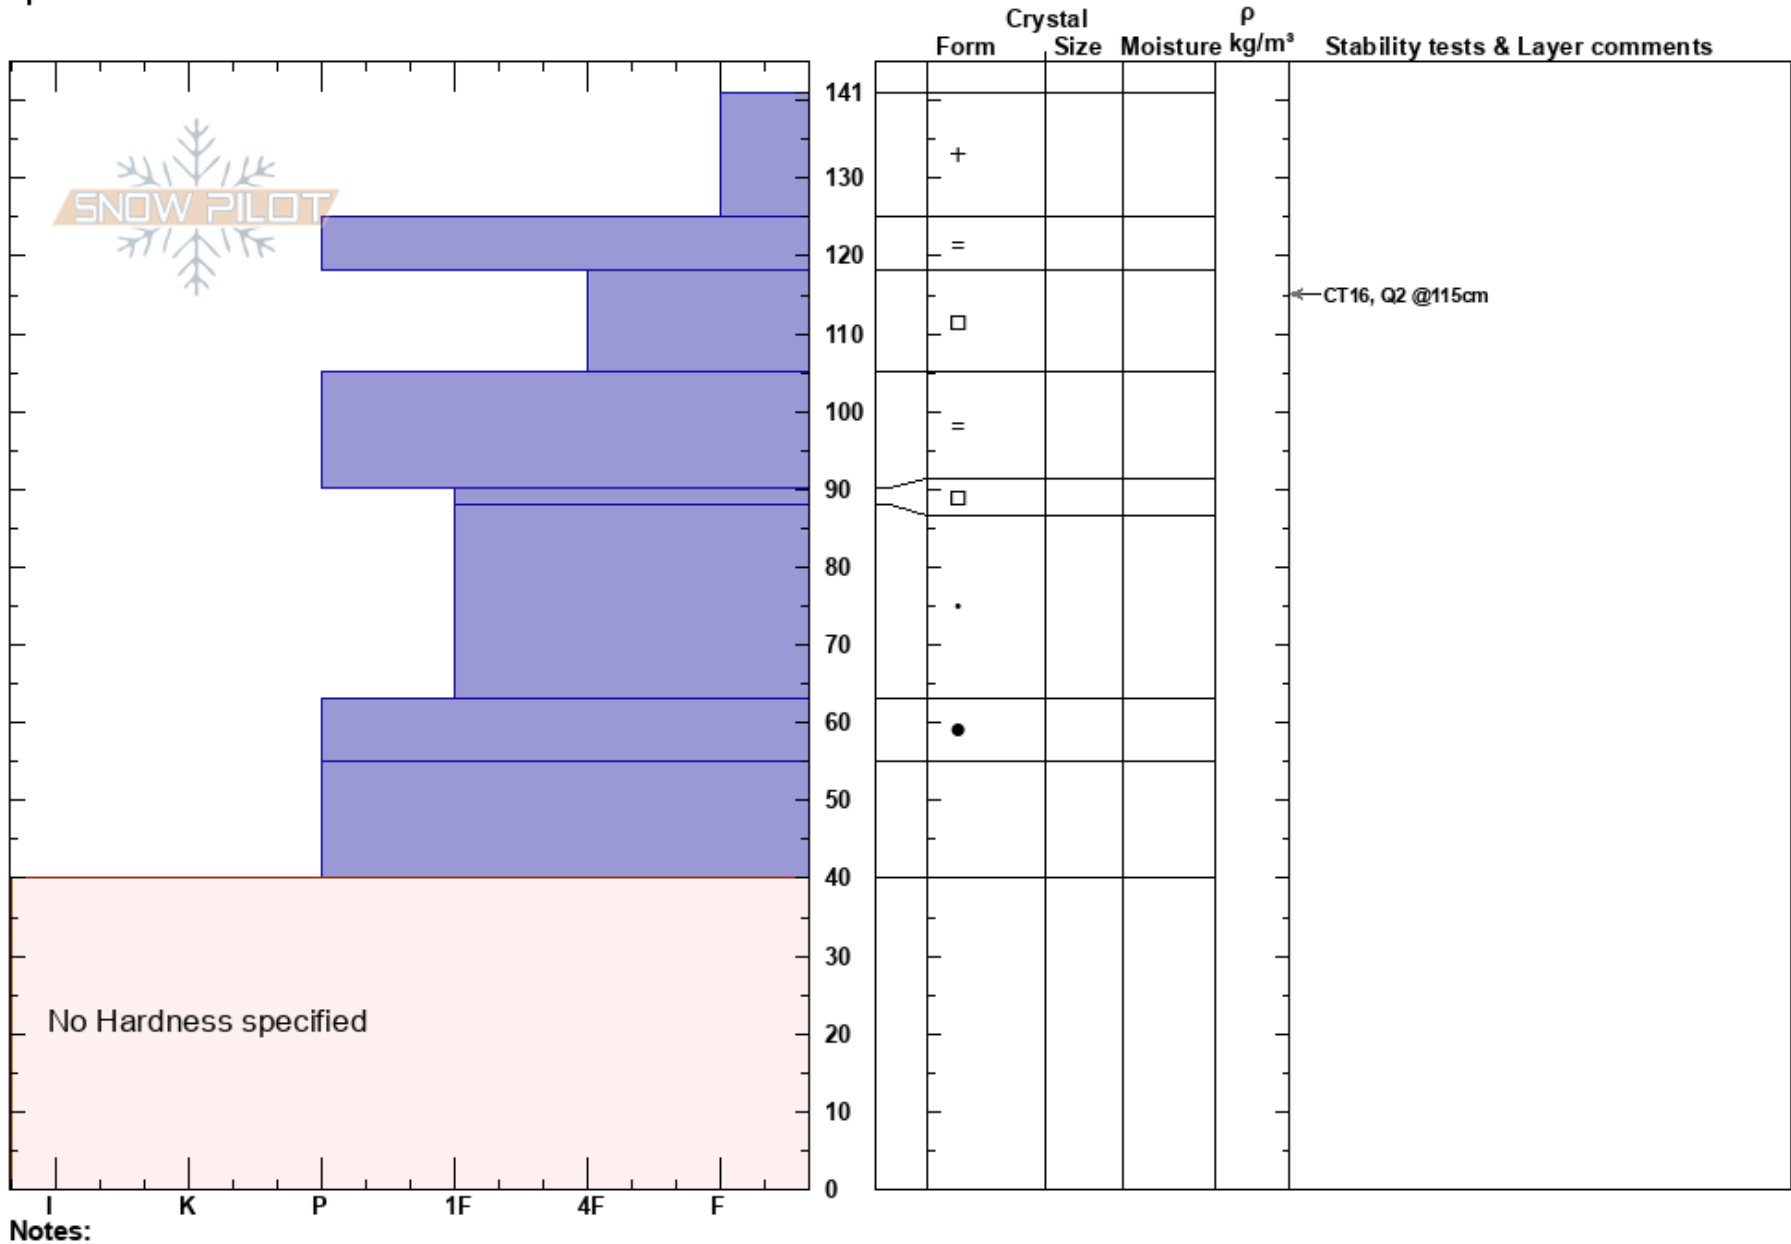

Tophet Ridge
 Lassen Volcanic National
 CA
 Elevation: 7500 ft
 Aspect: NE
 Specifics:
 Max Wittenberg
 12/18/2019 - 12:30pm
 Co-ord:
 Slope Angle: 25°
 Wind Loading: no

Stability:
 Air Temperature: -3°C
 Sky Cover: OVC
 Precipitation: S2
 Wind: SW Calm
 HS:141
 Layer Notes: