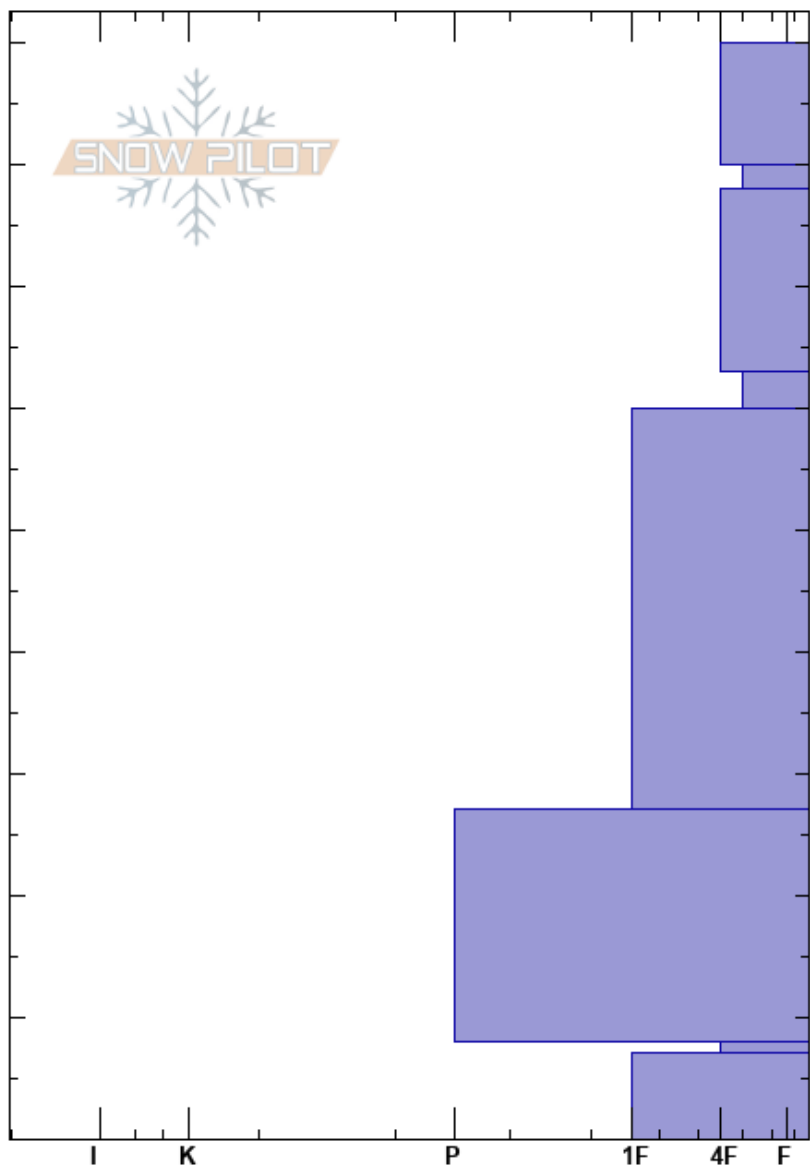

Rocket
 South Rockies
 AB
 Elevation: 1830 m
 Aspect: E
 Specifics:

Darrel Lewko
 18/12/2019 - 12:45
 Co-ord:
 Slope Angle: 34°
 Wind Loading: previous

Stability:
 Air Temperature: -6°C
 Sky Cover: SCT
 Precipitation: NO
 Wind: SW Light Breeze

HS:90
 PF:30
 PS:15
 7-0cm: decomposing crust with size

Height (cm)	Crystal		Moisture	ρ kg/m ³	Stability tests & Layer comments
	Form	Size			
90 - 80	/	2	D		
80 - 70	⊖	1-2			← CT3, SC @79cm x 2
70 - 60	⊖	3			
60 - 50	⊖	3			← CT12, SC @62cm x 2
50 - 30	.	1			
30 - 10	.	1			
10 - 7	⊖	3-4			
7 - 0	A				7-0cm: decomposing crust with size