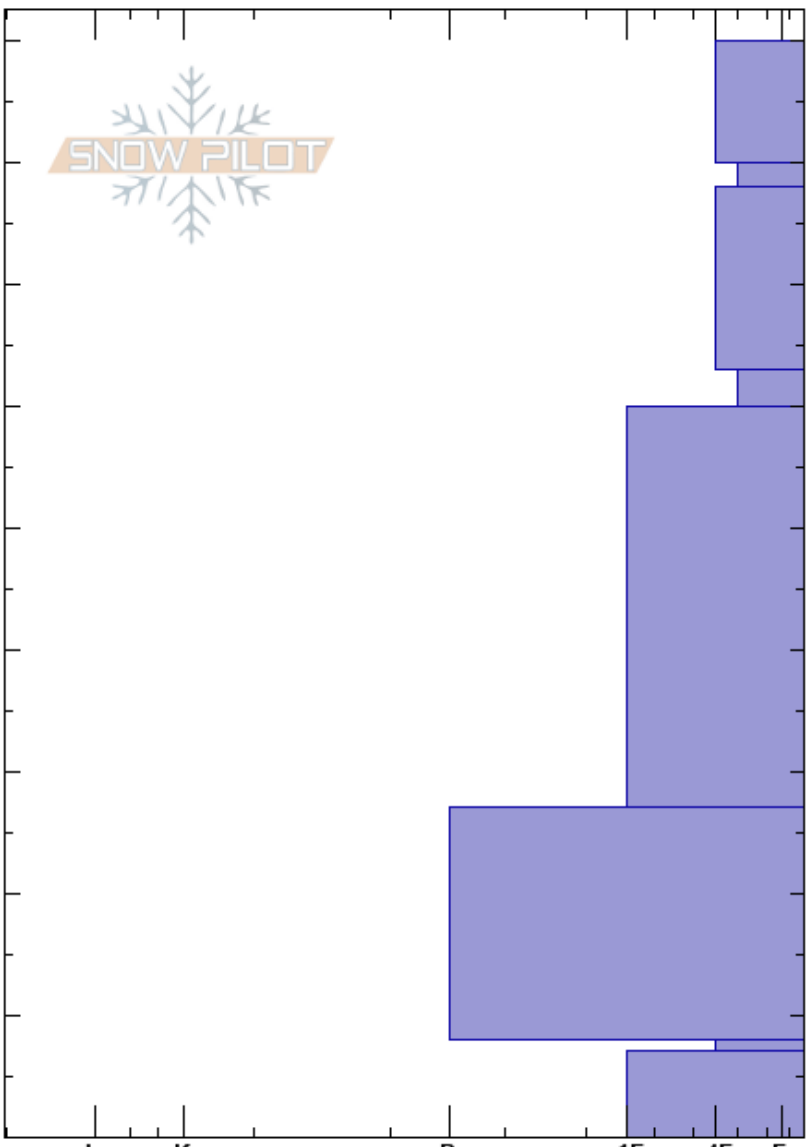

Rocket
 South Rockies
 AB
 Elevation: 1830 m
 Aspect: E
 Specifics:

Darrel Lewko
 18/12/2019 - 12:45
 Co-ord:
 Slope Angle: 34°
 Wind Loading: previous

Stability:
 Air Temperature: -6°C
 Sky Cover: SCT
 Precipitation: NO
 Wind: SW Light Breeze

HS:90
 PF:30
 PS:15
 7-0cm: decomposing crust with size

Depth (cm)	Crystal		Moisture	ρ kg/m ³	Stability tests & Layer comments
	Form	Size			
90 - 79	/	2	D		
79 - 77	⊖	1-2			← CT3, SC @79cm x 2
77 - 66	⊖	3			
66 - 62	⊖	3			← CT12, SC @62cm x 2
62 - 28	.	1			
28 - 10	.	1			
10 - 7	⊖	3-4			
7 - 0	A				7-0cm: decomposing crust with size