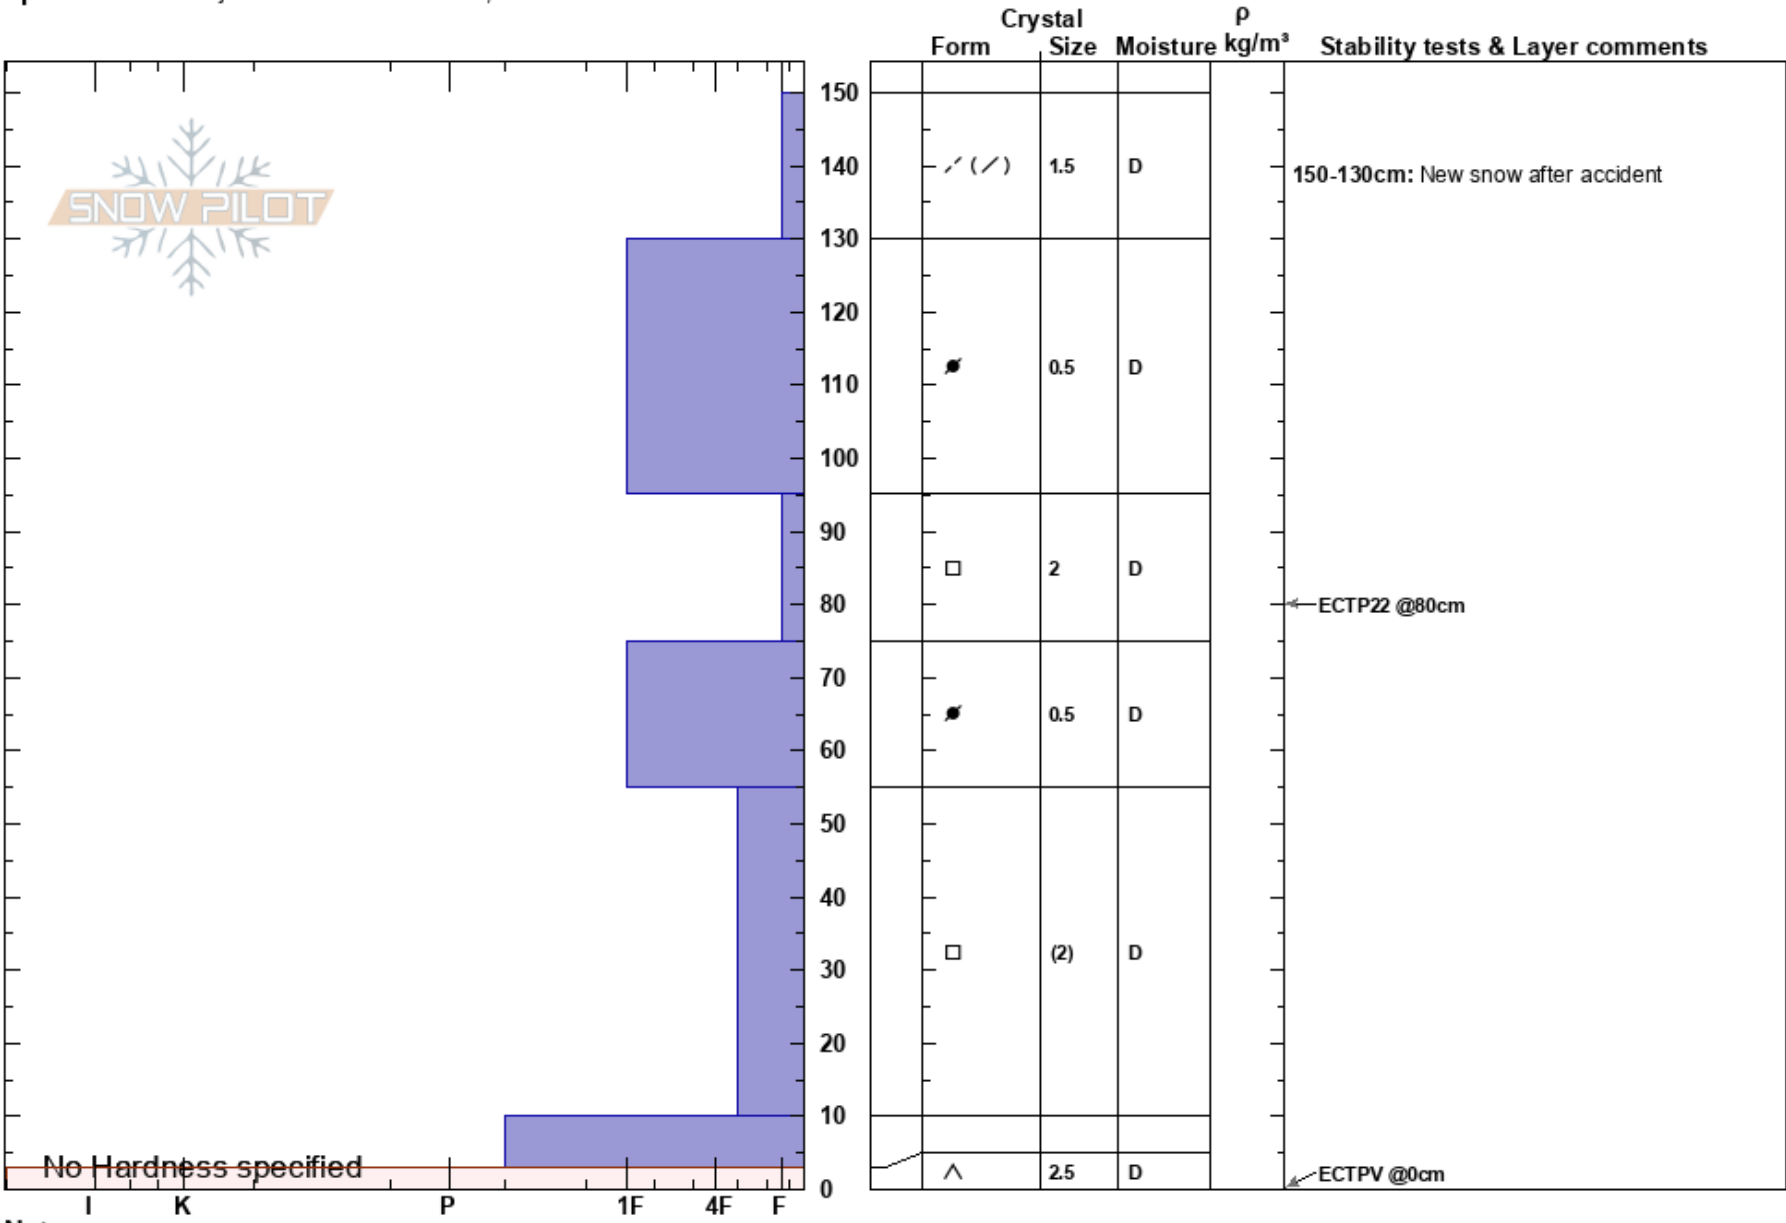

South Diamond Peak Mike Cooperstein
 Aspen Mountain Boundary 12/08/2019 - 10:30am
 CO
Elevation: 11420 ft
Aspect: 38°
Specifics: Pit is adjacent to avalanche: crown;

Stability: HS:150
Air Temperature: 150-130cm: New snow after accident
Sky Cover: OVC
Precipitation: S1
Wind: NE Moderate