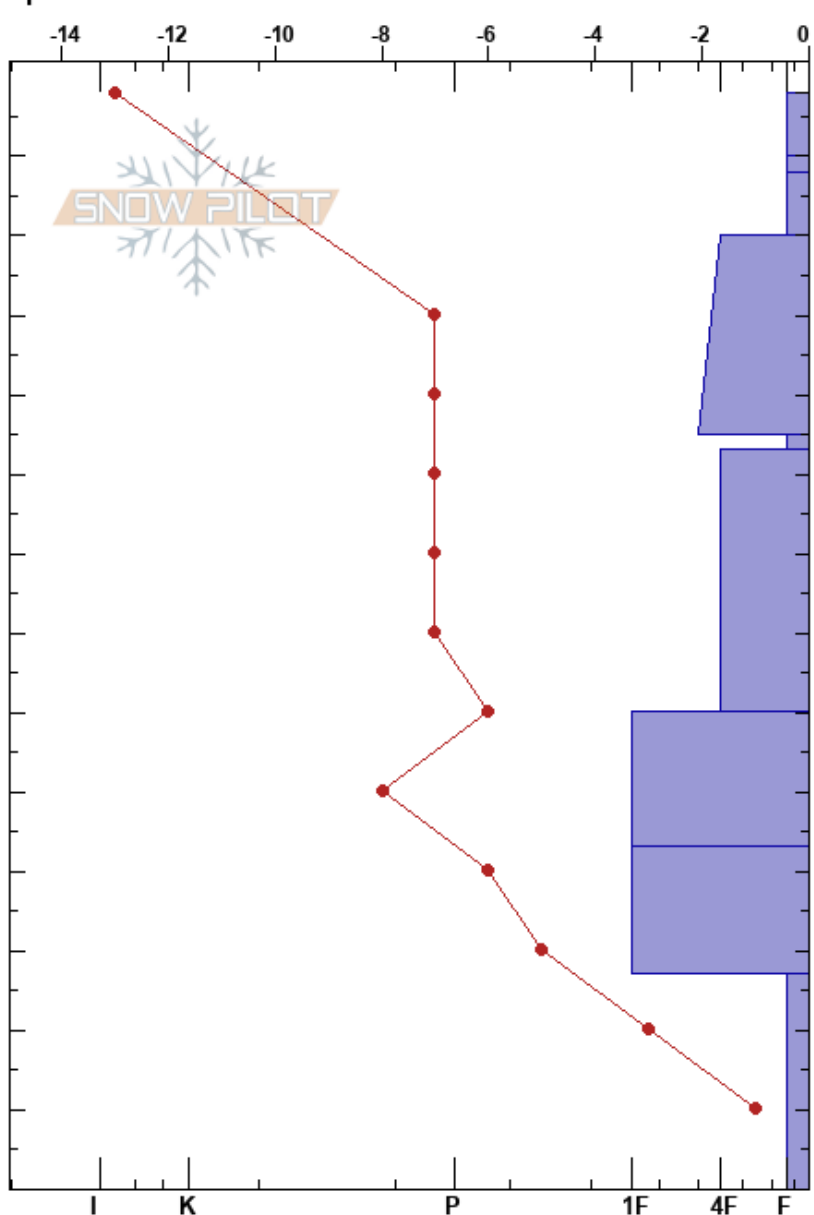

Old Monarch 20191216
 Sawatch
 CO
 Elevation: 11200 ft
 Aspect: E
 Specifics:

Bruce Saxman
 12/16/2019 - 12:00pm
 Co-ord:
 Slope Angle: 18°
 Wind Loading: no

Stability:
 Air Temperature: -15°C
 Sky Cover: SCT
 Precipitation: NO
 Wind: W Light Breeze

HS:138
 PF:82 95-93cm:Problematic layer

Elevation (cm)	Crystal		Moisture	ρ kg/m ³	Stability tests & Layer comments
	Form	Size			
138	/ /	0.5			
130	∨	1-2			
120	/ /				
110		1-2			
100					
95	∨	1-2			← ECTP14 @95cm
90					
80	☉	1			
70					
60	☉	1			
50	☉	1			
40	☉	1			
30	☉	1			
20					
10	□	2-2.5			
0					