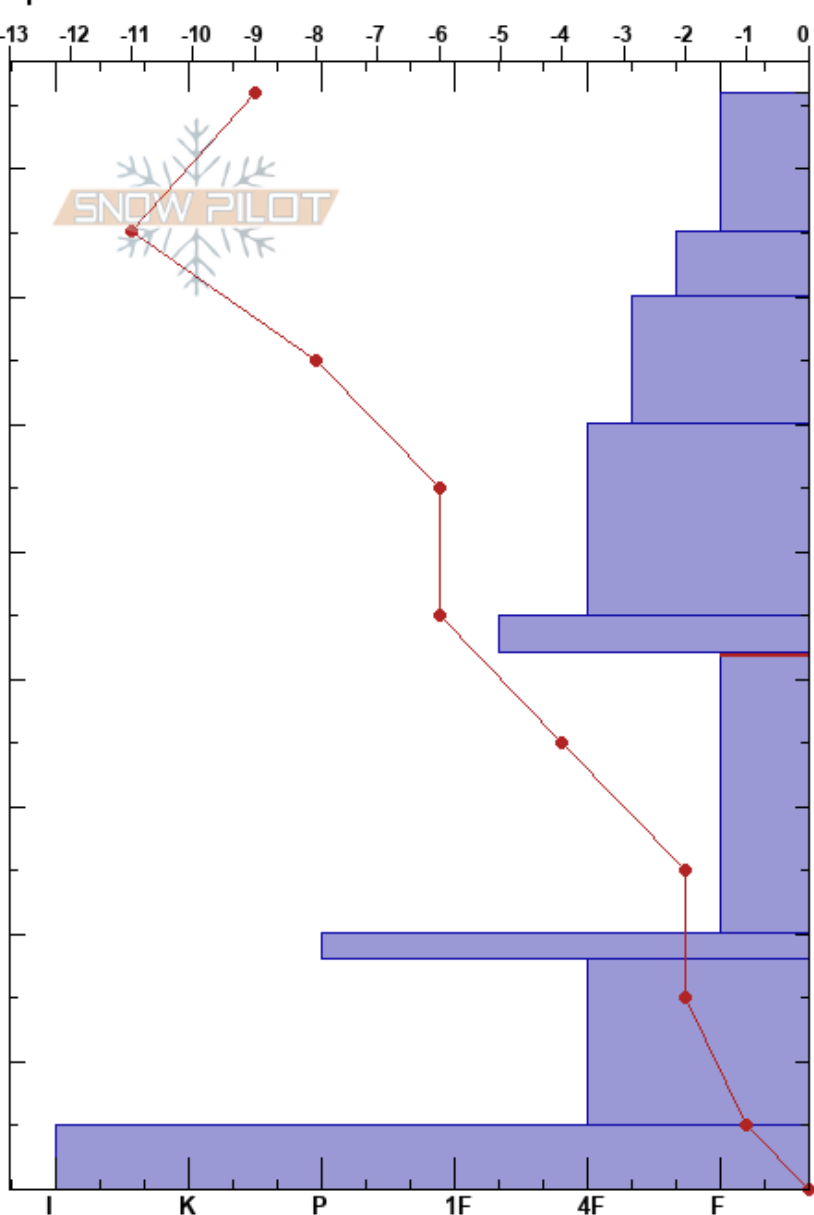

Study Plot
 Rattlesnake Mtns
 MT
 Elevation: 7440 ft
 Aspect:
 Specifics:

Travis Craft
 12/18/2019 - 10:30am
 Co-ord: 47.03745N, -113.99086W
 Slope Angle: 0°
 Wind Loading:

Stability:
 Air Temperature: -4°C
 Sky Cover: FEW
 Precipitation: NO
 Wind: Calm
 HS:86
 PF:50
 PS: 15
 42-20cm: Problematic layer

Form	Crystal Size	Moisture	ρ kg/m ³	Stability tests & Layer comments
∇	2			
/	1			
/				← ECTN1 @75cm
☐				← ECTN11 @70cm
☐				← ECTN21 @60cm
☐				
⊙⊙				← ECTN23 @40cm
☐				
⊙⊙				
☐				
■				

Notes: Study plot to track Layers