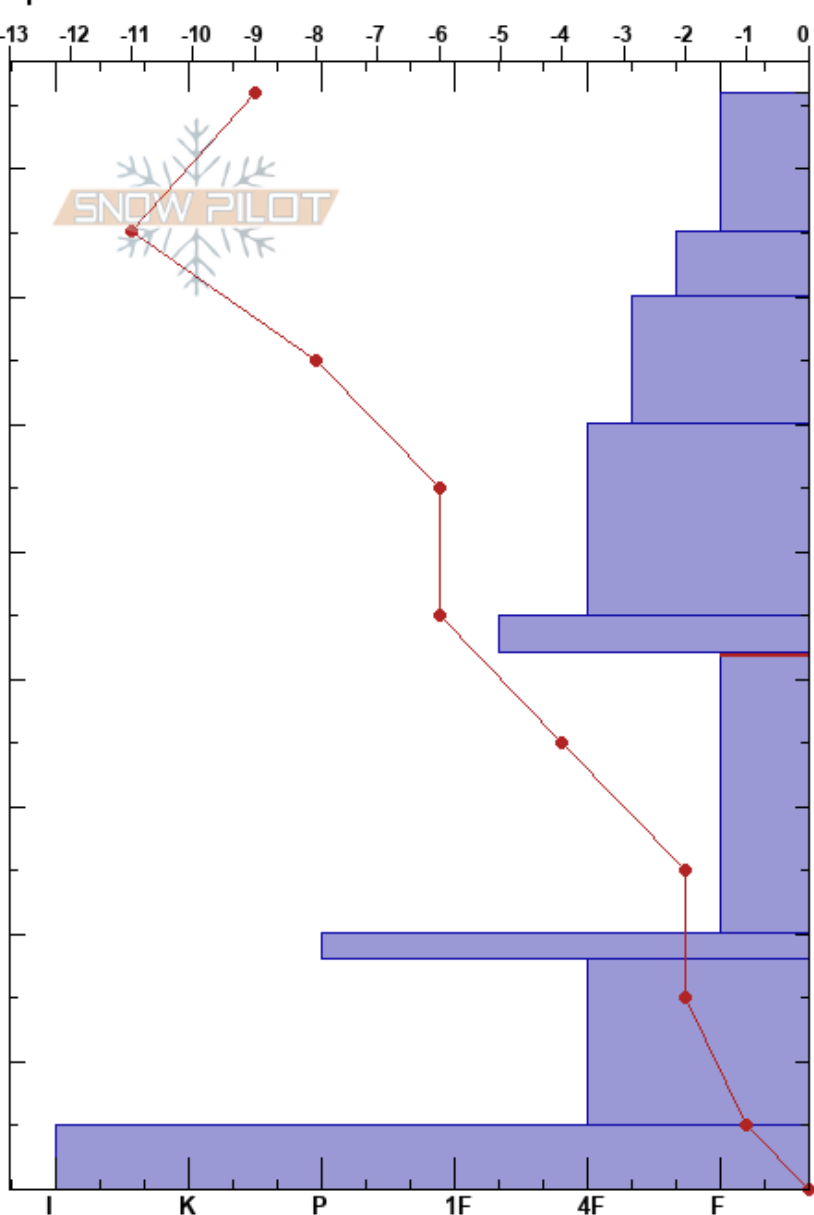

Study Plot
 Rattlesnake Mtns
 MT
 Elevation: 7440 ft
 Aspect:
 Specifics:

Travis Craft
 12/18/2019 - 10:30am
 Co-ord: 47.03745N, -113.99086W
 Slope Angle: 0°
 Wind Loading:

Stability:
 Air Temperature: -4°C
 Sky Cover: FEW
 Precipitation: NO
 Wind: Calm
 HS:86
 PF:50
 PS: 15
 Layer Notes:
 42-20cm: Problematic layer

Form	Crystal Size	Moisture	ρ kg/m ³	Stability tests & Layer comments
∇	2			
/	1			
/				← ECTN1 @75cm
☐				← ECTN11 @70cm
☐				← ECTN21 @60cm
☐				
⊙⊙				← ECTN23 @40cm
☐				
⊙⊙				
☐				
■				

Notes: Study plot to track Layers