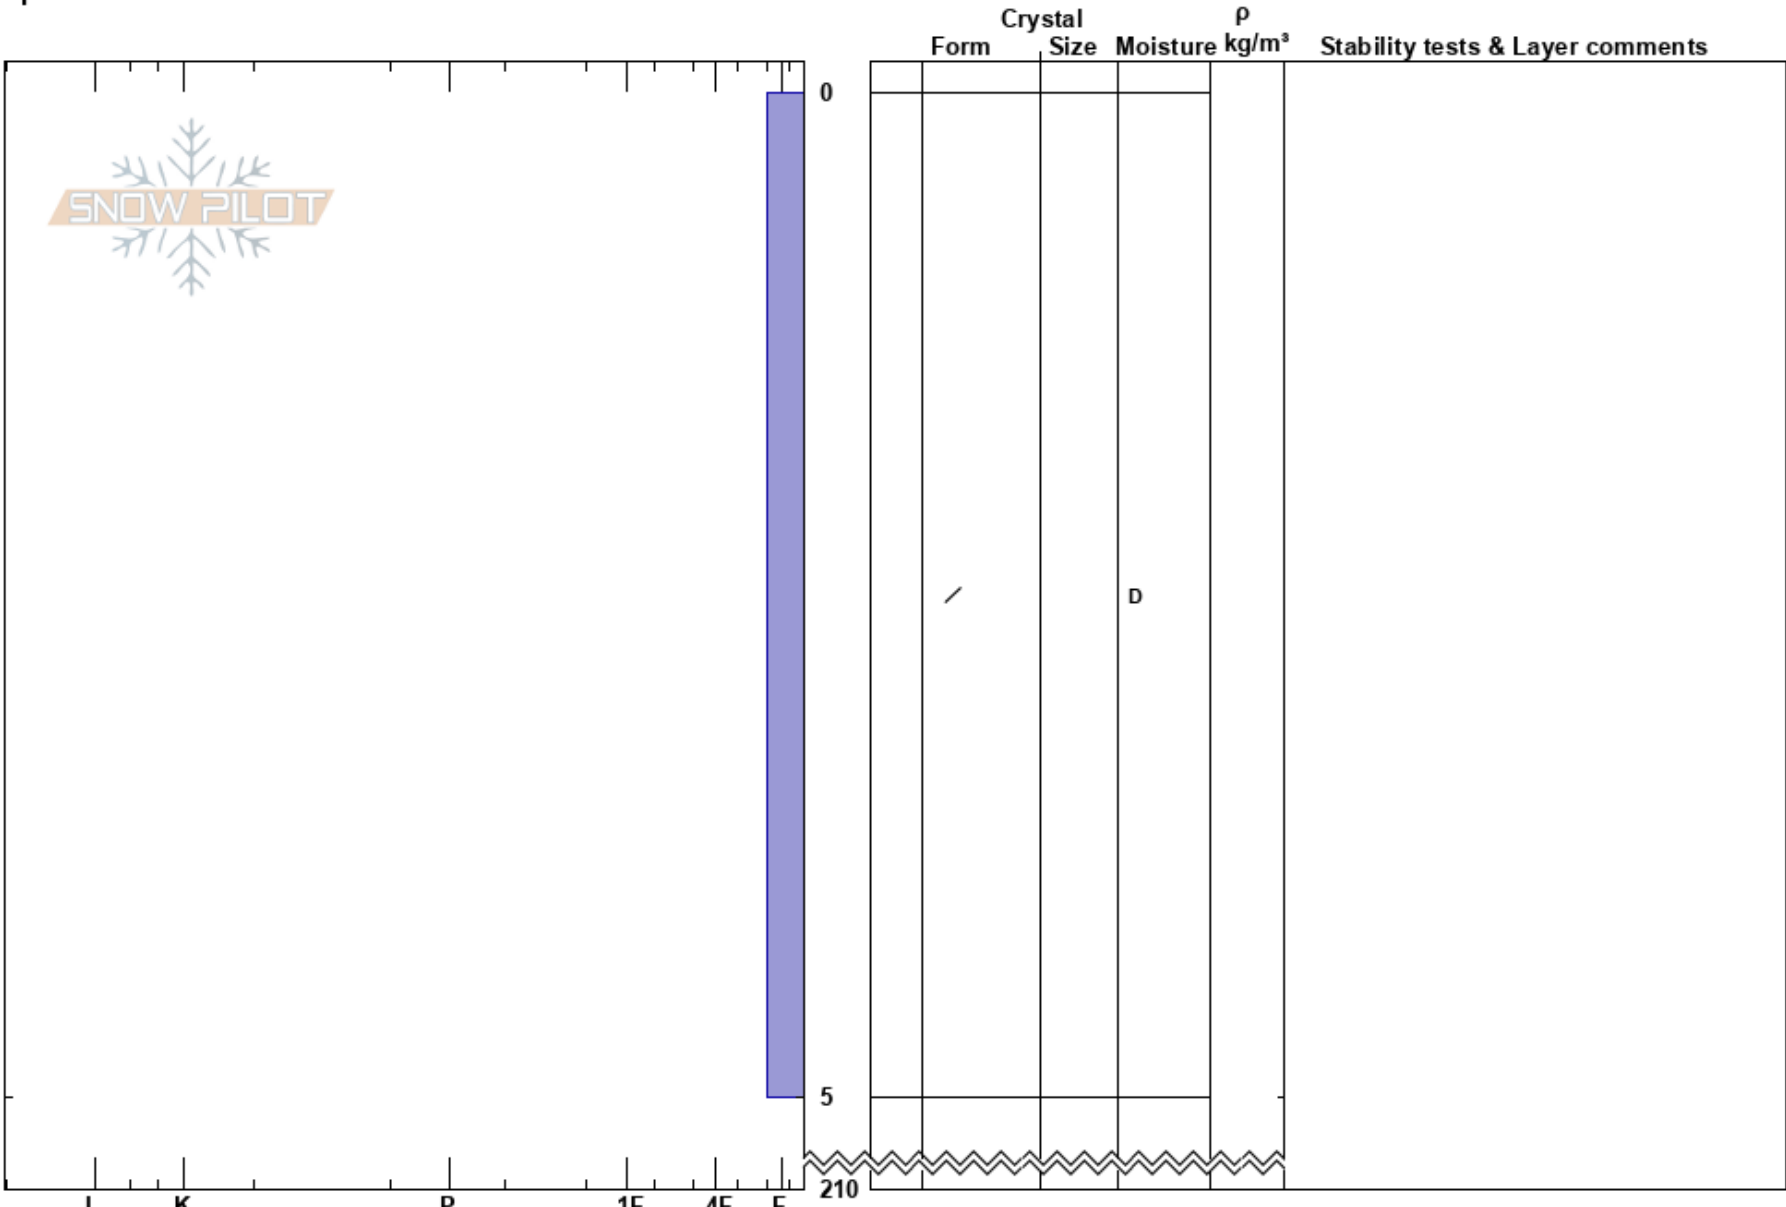

Puderhåla  
Lyngen Alps  
Norway  
Elevation: 850 m  
Aspect: 45°  
Specifics:

Patrik Jonsson  
14/02/2017 - 00:30  
Co-ord: 69.59680N, 20.16279E  
Slope Angle: 20°  
Wind Loading: no

Stability: **HS:210** Layer Notes:  
Air Temperature: -1°C  
Sky Cover: BKN  
Precipitation: GR  
Wind: W Moderate