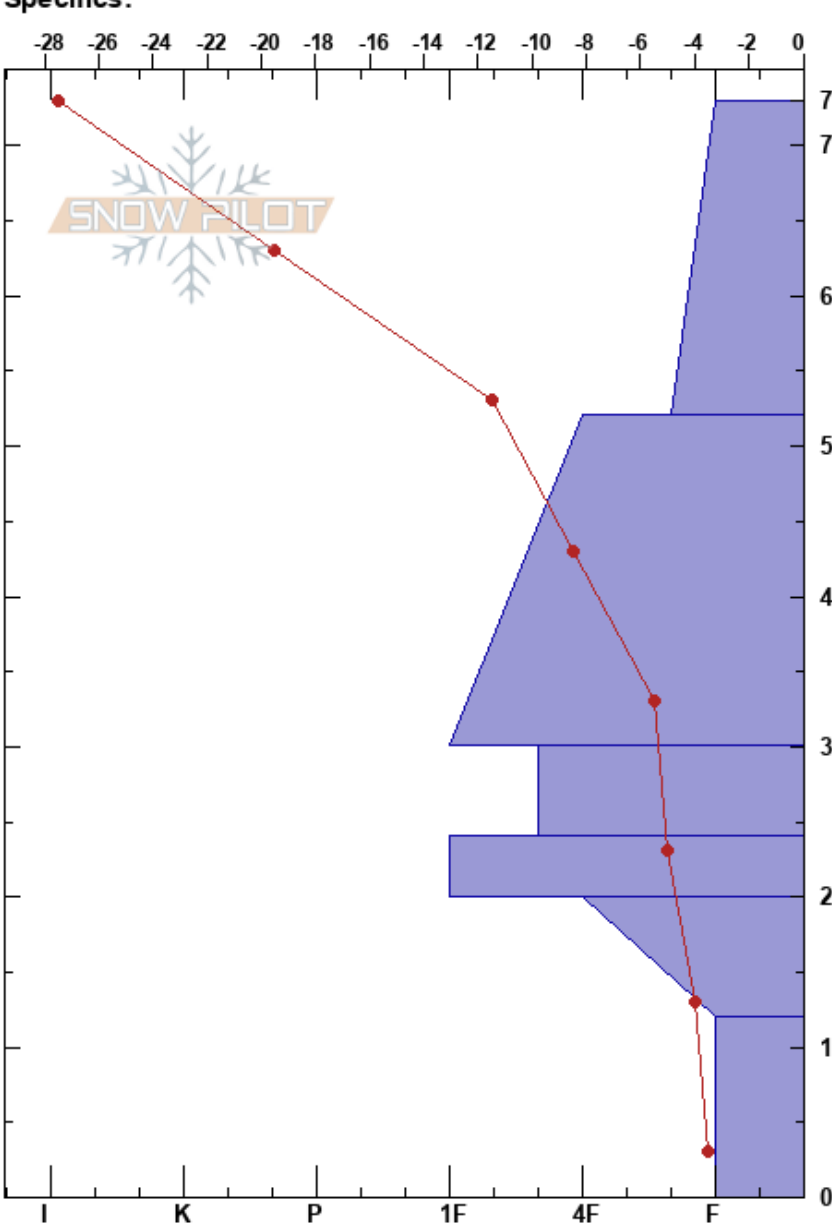

Washington Gulch NW
 Elk Mountains
 CO
 Elevation: 9713 ft
 Aspect: NW
 Specifics:

Heather Bradford
 12/17/2019 - 2:30pm
 Co-ord: 38.93057N, -107.00455W
 Slope Angle: 17°
 Wind Loading: no

Stability:
 Air Temperature: -14°C
 Sky Cover: CLR
 Precipitation: NO
 Wind: W Calm

HS:73
 PF:73
 PS:20
 12-0cm: Problematic layer

Form	Crystal		Moisture	ρ kg/m ³	Stability tests & Layer comments
	Size				
/	0.5				
/	1		D		
☐	1		D		
☐	1		D		
☐	1.5		D		
☐ (^)	2(2)		D		
^	3-6		D		← CT12, Q1 @12cm Q1 SC ← ECTP16 @12cm Q1 SC ← PST37/100 (End) @12cm