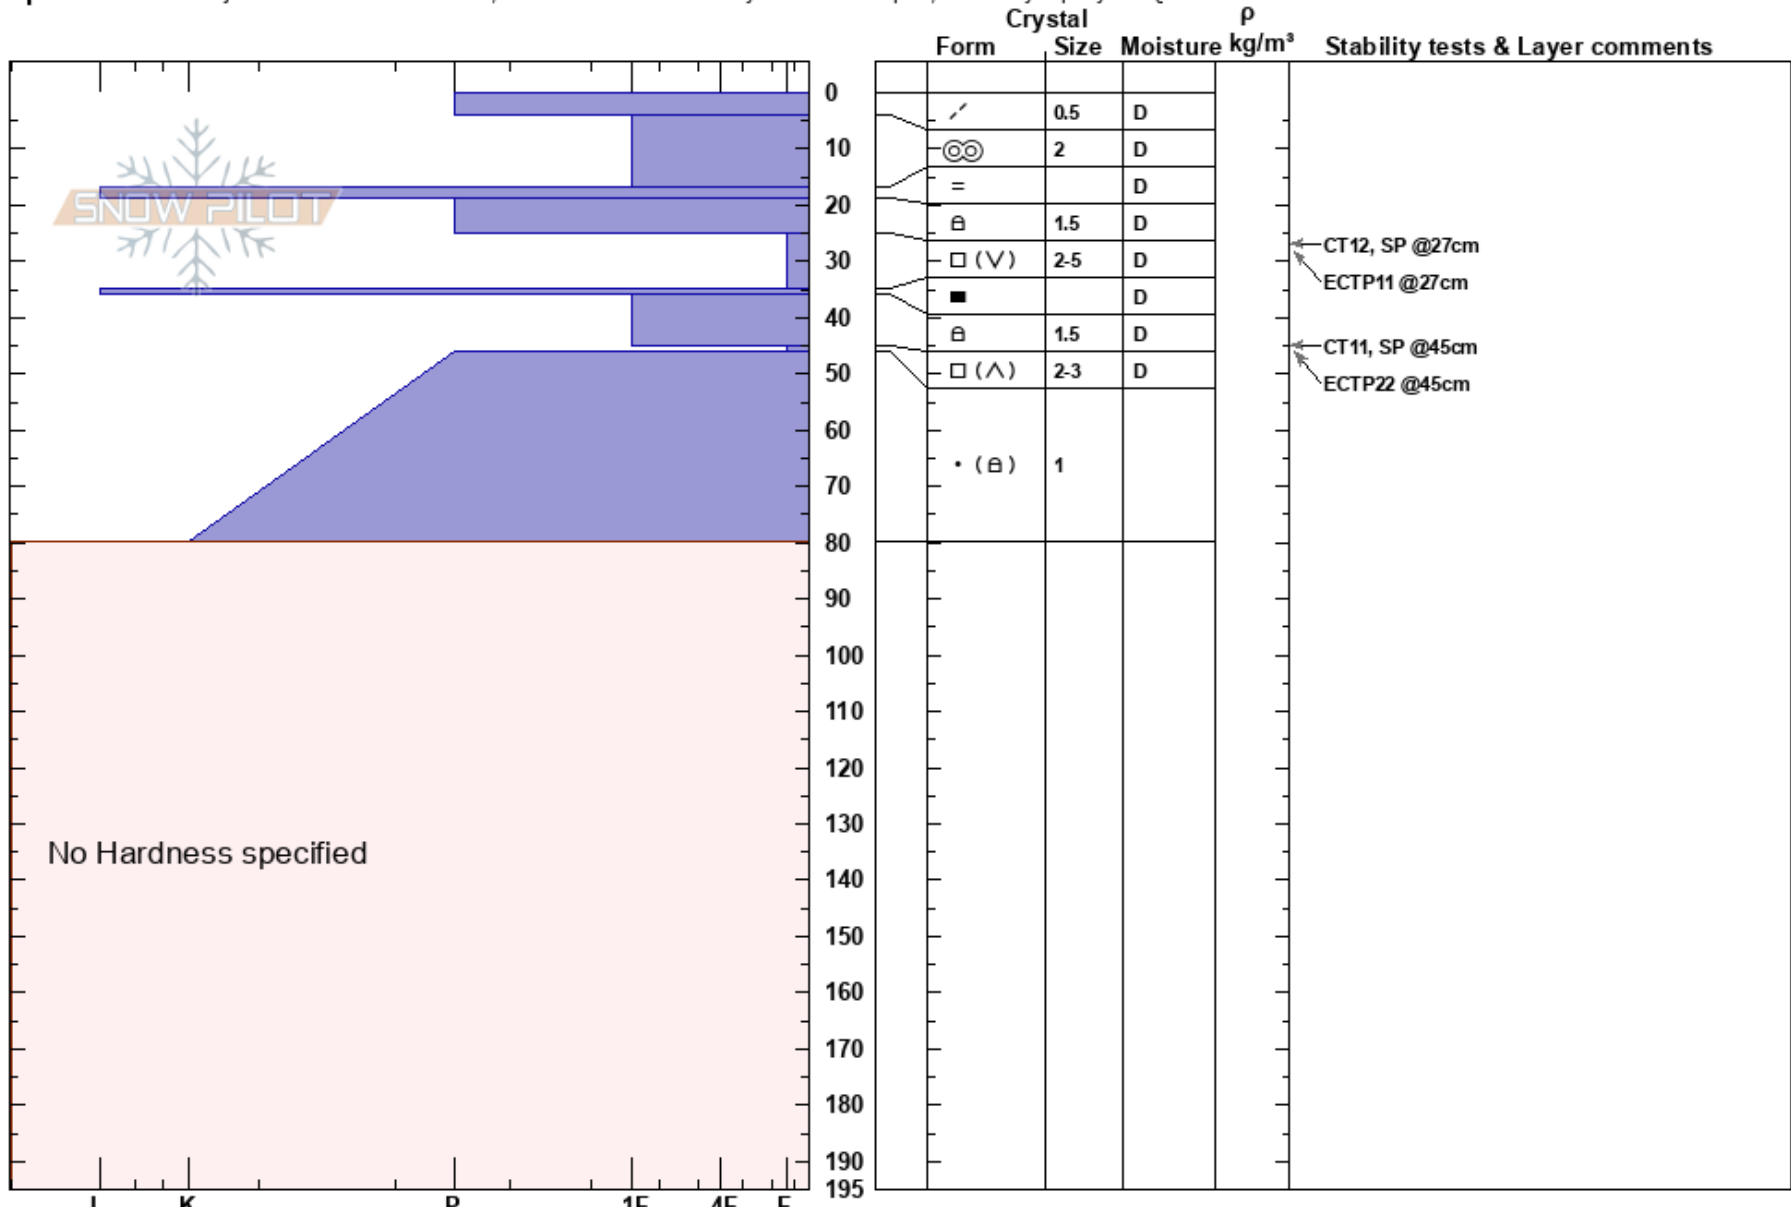

Ösjövålen, Fältet  
 Funäsfjällen  
 Sweden  
 Elevation: 983 m  
 Aspect: E

Mattias Åberg  
 14/02/2017 - 11:41  
 Co-ord: 62.70659N, 12.29482E  
 Slope Angle: 25°  
 Wind Loading: previous

Stability: Poor  
 Air Temperature: -2°C  
 Sky Cover: FEW  
 Precipitation: NO  
 Wind: W Light Breeze

HS:195  
 PF:25 25-35cm:Problematic layer

Specifics: Pit is adjacent to avalanche: crown; Recent avalanche activity on similar slopes; Instability rapidly rising

No Hardness specified

Notes: