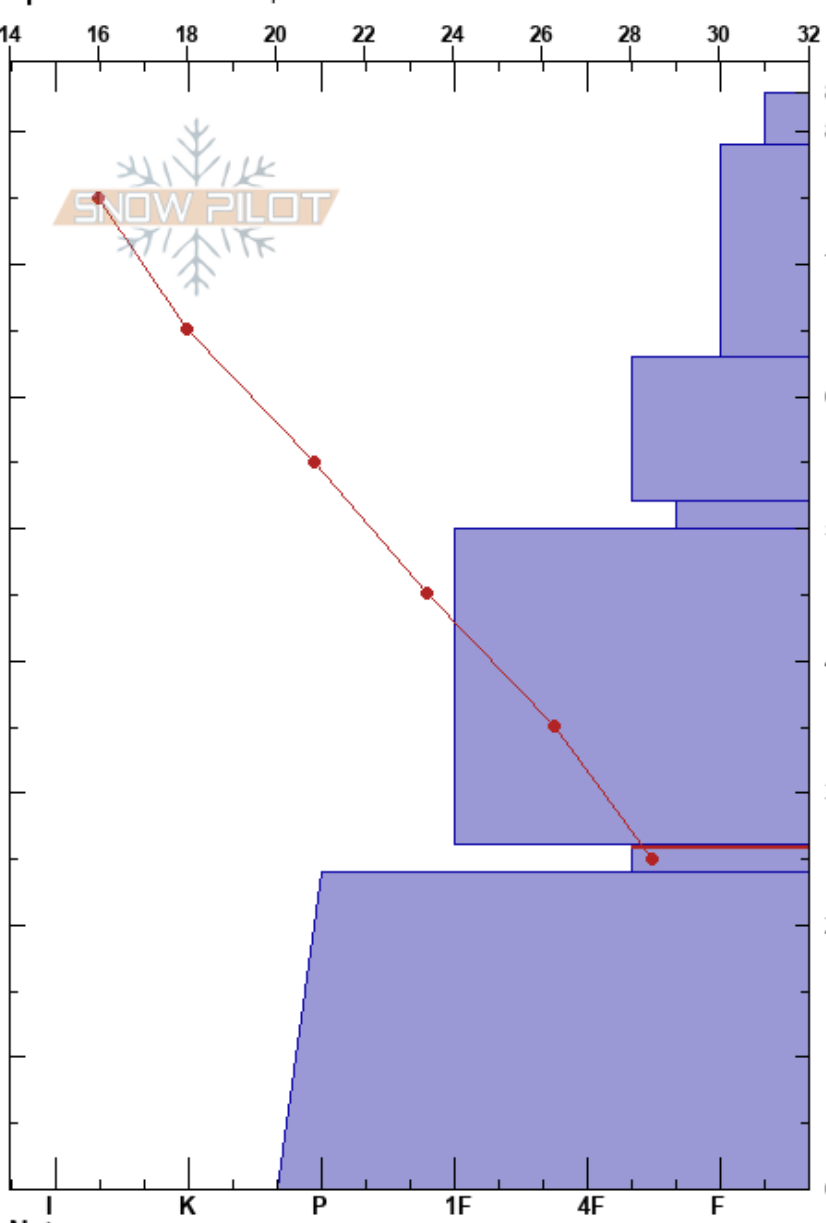

Beaver Mt., West
 Bear River Range
 UT
 Elevation: 8584 ft
 Aspect: NW
 Specifics: We skied slope

toby weed
 12/17/2019 - 3:00pm
 Co-ord: 41.96558N, -111.56033W
 Slope Angle: 23°
 Wind Loading: previous

Stability: Good
 Air Temperature: 17°F
 Sky Cover: CLR
 Precipitation: NO
 Wind: Calm

HS:83
 PF:36
 PS:13
 50-26cm: Thanksgiving snow?
 26-24cm: Problematic layer

Form	Crystal		Moisture	ρ kg/m³	Stability tests & Layer comments
	Size				
*	(V)				
	/				
•	(Δ)				← ECTN16 @52cm
					50-26cm: Thanksgiving snow?
	□				
	⊕				