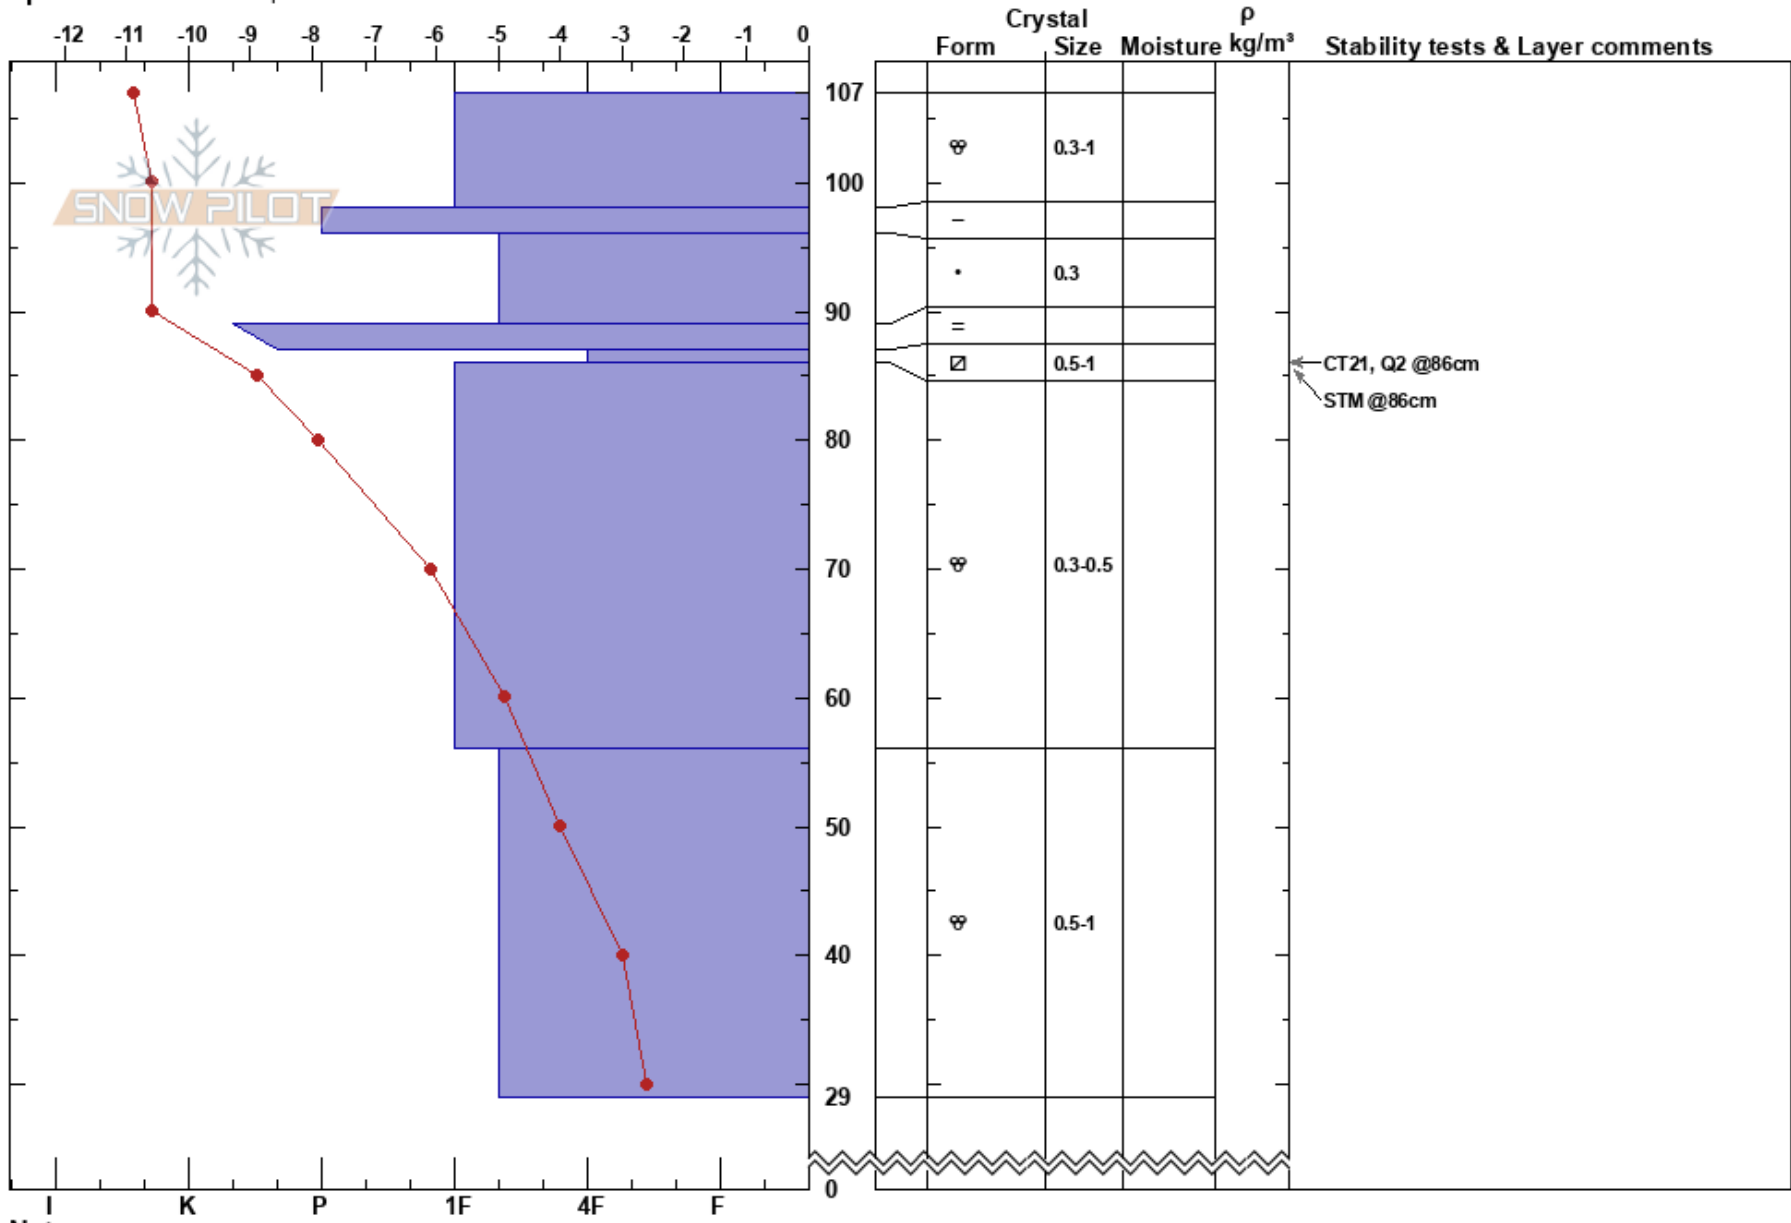

Top Dutchman
 Kachina Peaks
 AZ
 Elevation: 10779 ft
 Aspect: 270°
 Specifics: We skied slope

Jon Miller
 12/17/2019 - 2:34pm
 Co-ord: 12S 437006E 3910939N
 Slope Angle: 22°
 Wind Loading: previous

Stability: **HS:107**
 Air Temperature: -4.5°C **PF:10** 87-86cm:Problematic layer
 Sky Cover: CLR **PS:2**
 Precipitation: NO
 Wind: NE Strong