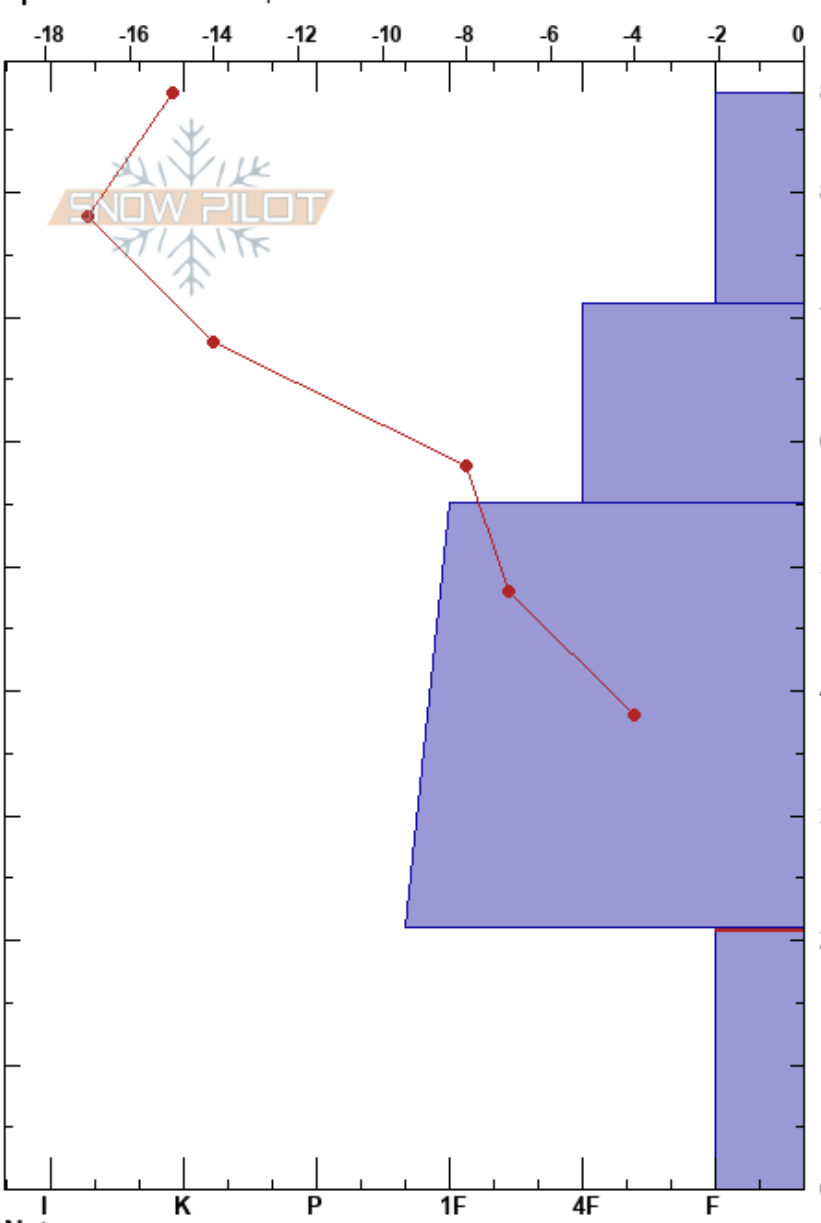

Spraddle Creek  
 Gore Range  
 CO  
 Elevation: 9862 ft  
 Aspect: 350°  
 Specifics: We skied slope

Bruce Hodgkins  
 12/17/2019 - 1:00pm  
 Co-ord: 39.65989N, -106.35178W  
 Slope Angle: 15°  
 Wind Loading: no

Stability: **HS:88**  
 Air Temperature: -14°C **PF:65**  
 Sky Cover: CLR **PS:25**  
 Precipitation: NO  
 Wind: Calm  
 Layer Notes: 21-0cm: Problematic layer

Crystal		Moisture	$\rho$ kg/m <sup>3</sup>	Stability tests & Layer comments
Form	Size			
/	1			
•	1			
•	1			
^	2			← ECTPV @21cm