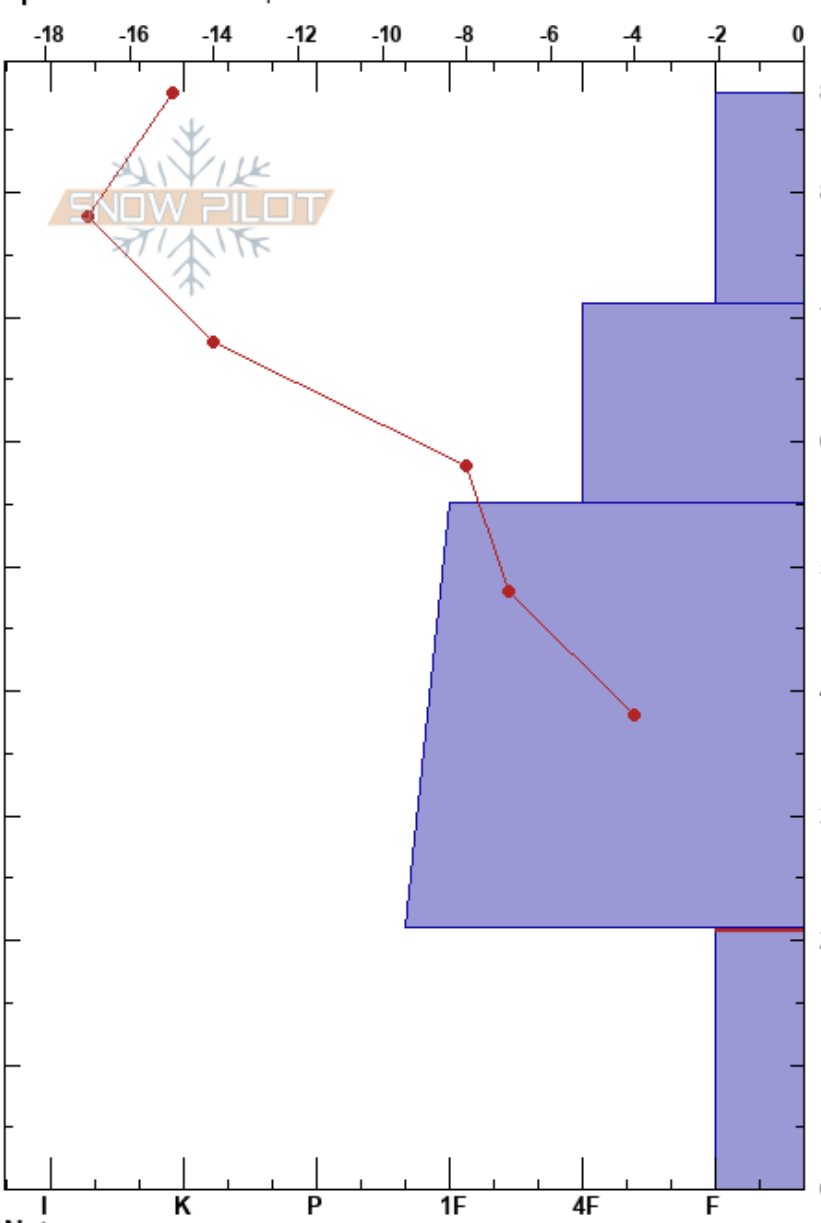

Spraddle Creek
 Gore Range
 CO
 Elevation: 9862 ft
 Aspect: 350°
 Specifics: We skied slope

Bruce Hodgkins
 12/17/2019 - 1:00pm
 Co-ord: 39.65989N, -106.35178W
 Slope Angle: 15°
 Wind Loading: no

Stability: **Air Temperature:** -14°C
Sky Cover: CLR
Precipitation: NO
Wind: Calm

HS:88
PF:65
PS:25
 21-0cm: Problematic layer

Crystal		Moisture	ρ kg/m ³	Stability tests & Layer comments
Form	Size			
/	1			
•	1			
•	1			
^	2			← ECTPV @21cm

Notes: