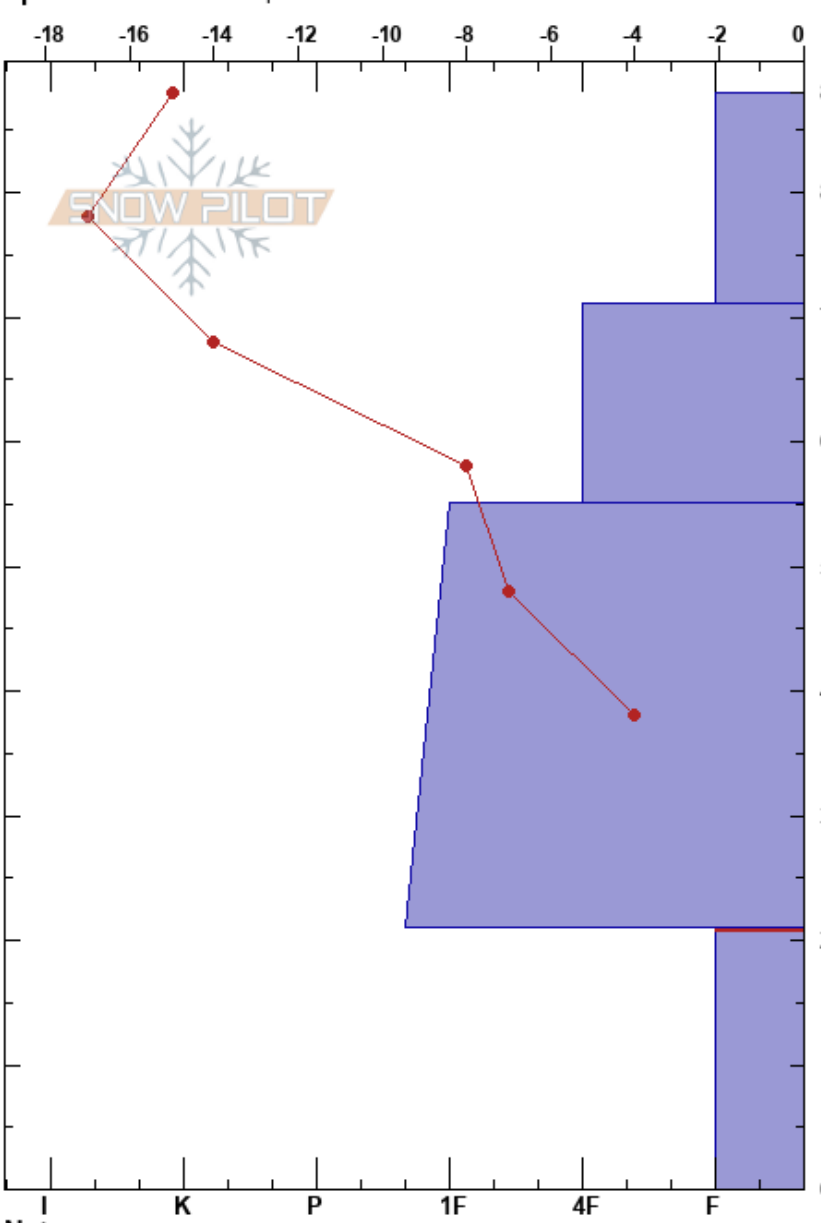

Spraddle Creek  
 Gore Range  
 CO  
 Elevation: 9862 ft  
 Aspect: 350°  
 Specifics: We skied slope

Bruce Hodgkins  
 12/17/2019 - 1:00pm  
 Co-ord: 39.65989N, -106.35178W  
 Slope Angle: 15°  
 Wind Loading: no

Stability: **HS:88**  
 Air Temperature: -14°C **PF:65**  
 Sky Cover: CLR **PS:25**  
 Precipitation: NO  
 Wind: Calm  
 Layer Notes: 21-0cm: Problematic layer

Form	Crystal		$\rho$ kg/m <sup>3</sup>	Stability tests & Layer comments
	Size	Moisture		
/	1			
•	1			
•	1			
^	2			← ECTPV @21cm