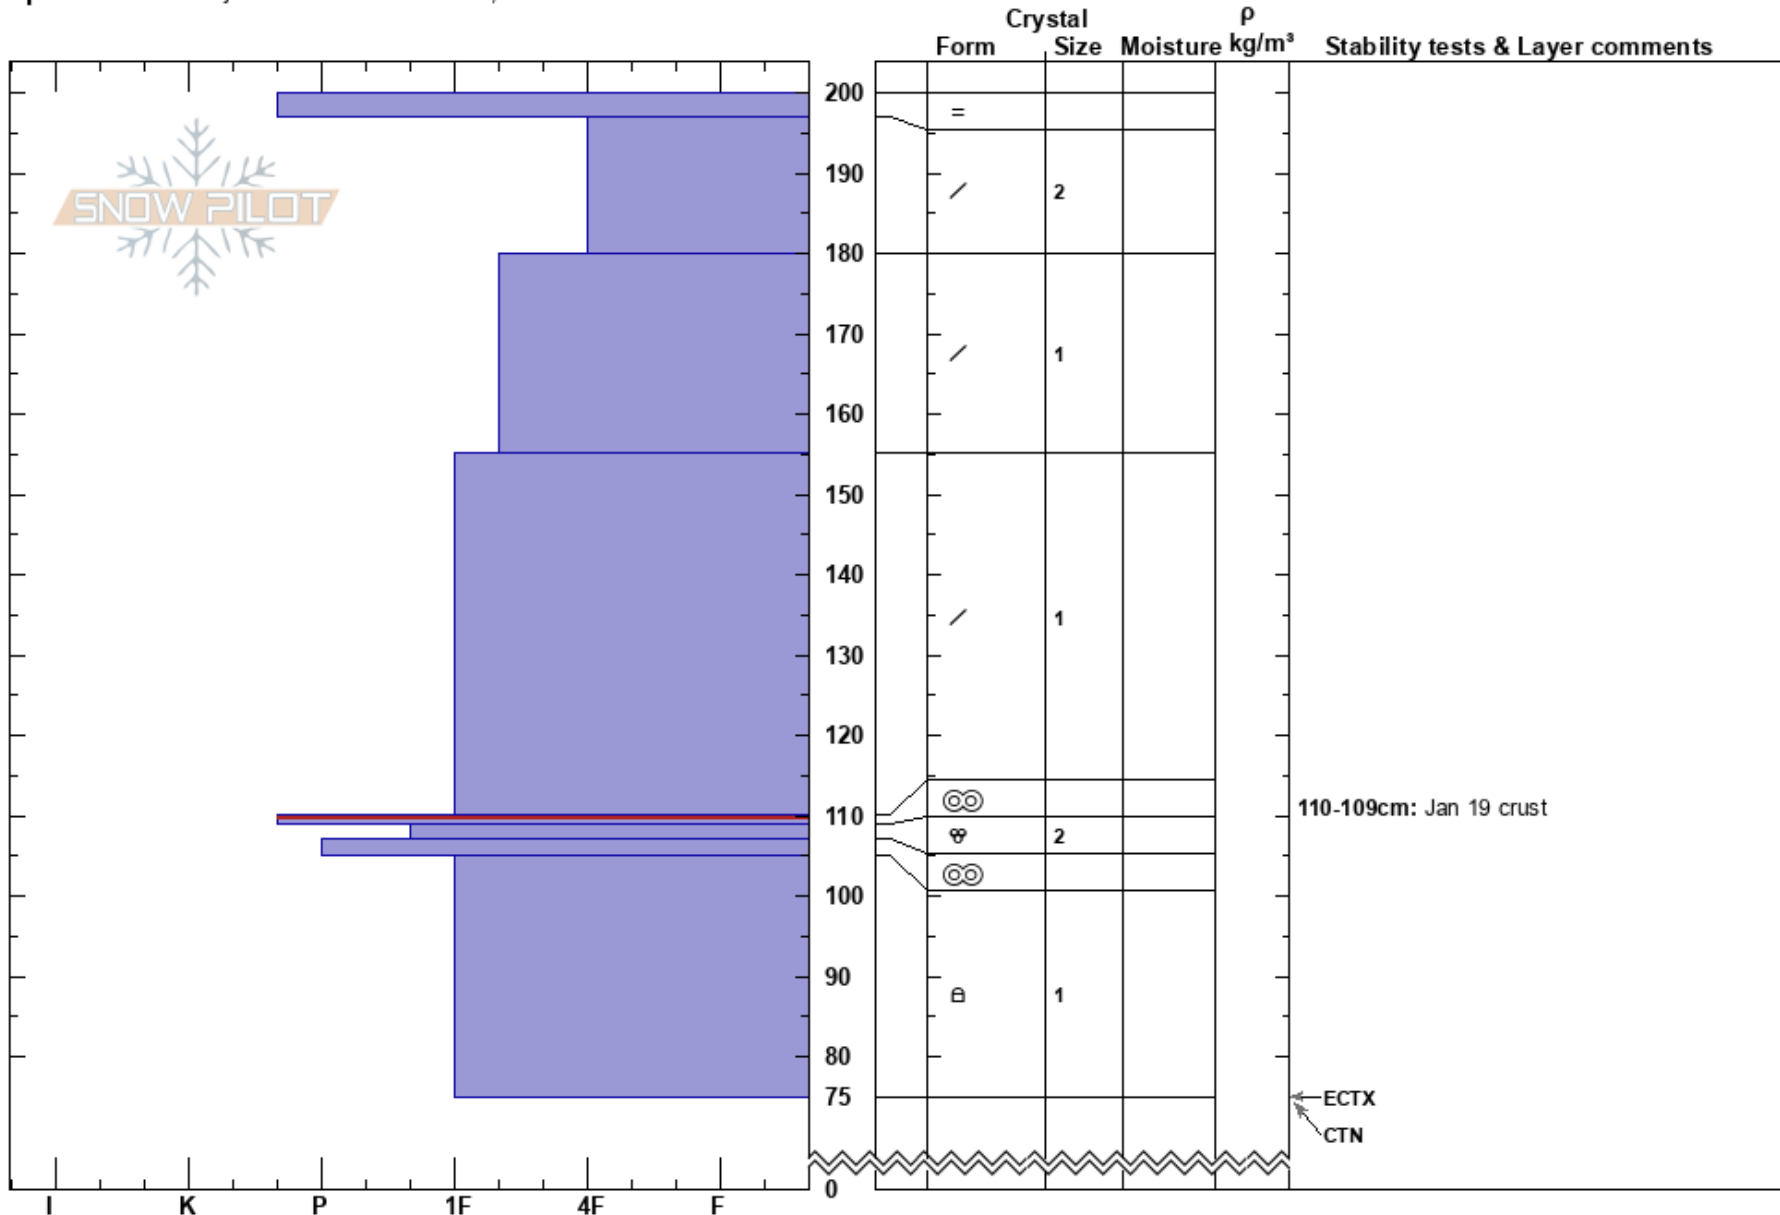

Wahoo/Casc. Avalanche
 Flathead Range
 MT
 Elevation: 5600 ft
 Aspect: E
 Specifics: Pit is adjacent to avalanche: crown;

Adam Clark
 02/13/2017 - 4:00pm
 Co-ord: 48.41452N, -113.78101W
 Slope Angle: 39°
 Wind Loading: previous

Stability:
 Air Temperature: 2°C
 Sky Cover: CLR
 Precipitation: NO
 Wind: Calm

HS:200
 PF:20
 Layer Notes:
 110-109cm: Jan 19 crust
 110-109cm: Problematic layer

Notes: Crown profile for size D3 avalanche that ran early morning on Tuesday Feb 7, 2017. Debris ran ~2200 vertical feet to the railway and highway.