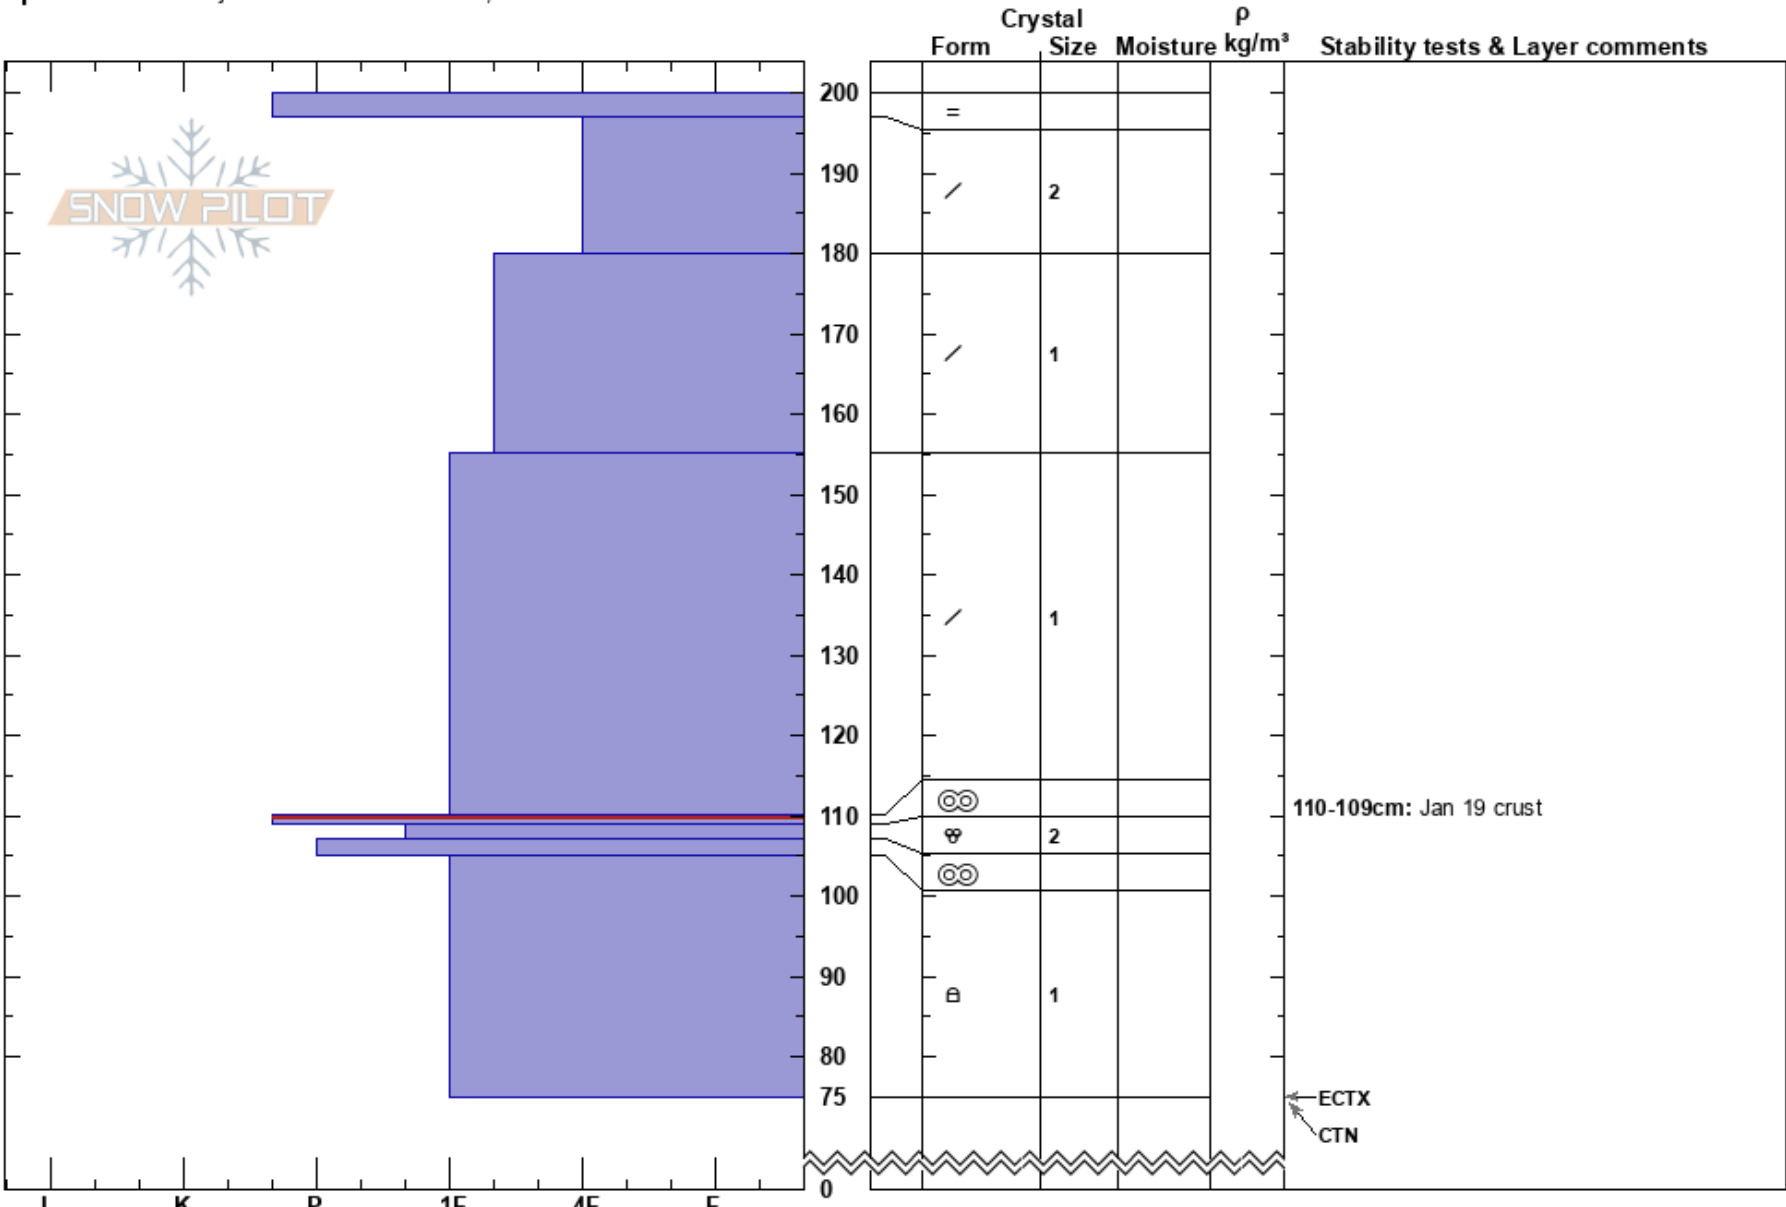

Wahoo/Casc. Avalanche  
 Flathead Range  
 MT  
 Elevation: 5600 ft  
 Aspect: E  
 Specifics: Pit is adjacent to avalanche: crown;

Adam Clark  
 02/13/2017 - 4:00pm  
 Co-ord: 48.41452N, -113.78101W  
 Slope Angle: 39°  
 Wind Loading: previous

Stability:  
 Air Temperature: 2°C  
 Sky Cover: CLR  
 Precipitation: NO  
 Wind: Calm

HS:200  
 PF:20  
 Layer Notes:  
 110-109cm: Jan 19 crust  
 110-109cm: Problematic layer

Notes: Crown profile for size D3 avalanche that ran early morning on Tuesday Feb 7, 2017. Debris ran ~2200 vertical feet to the railway and highway.